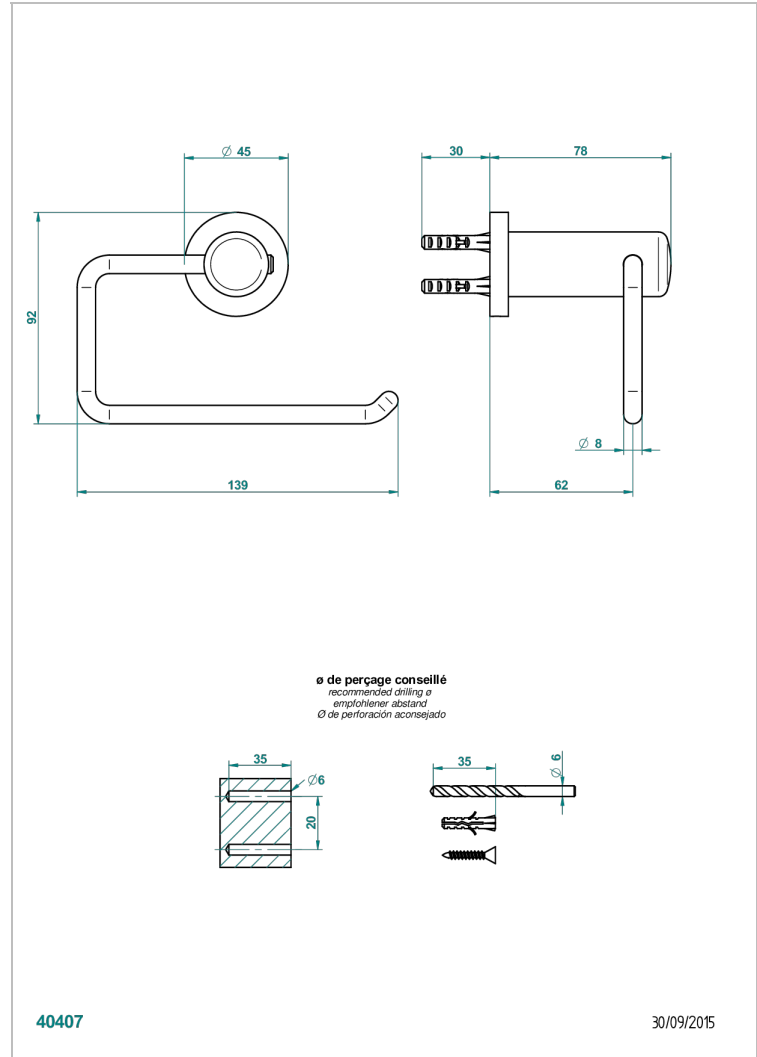

LE 11

U2A-538A

Wall mounted WC paper holder without cover

40407

30/09/2015

CHARACTERISTIC

- Le 11
- Wall mounted WC paper holder without cover

AVAILABLE FINITIONS