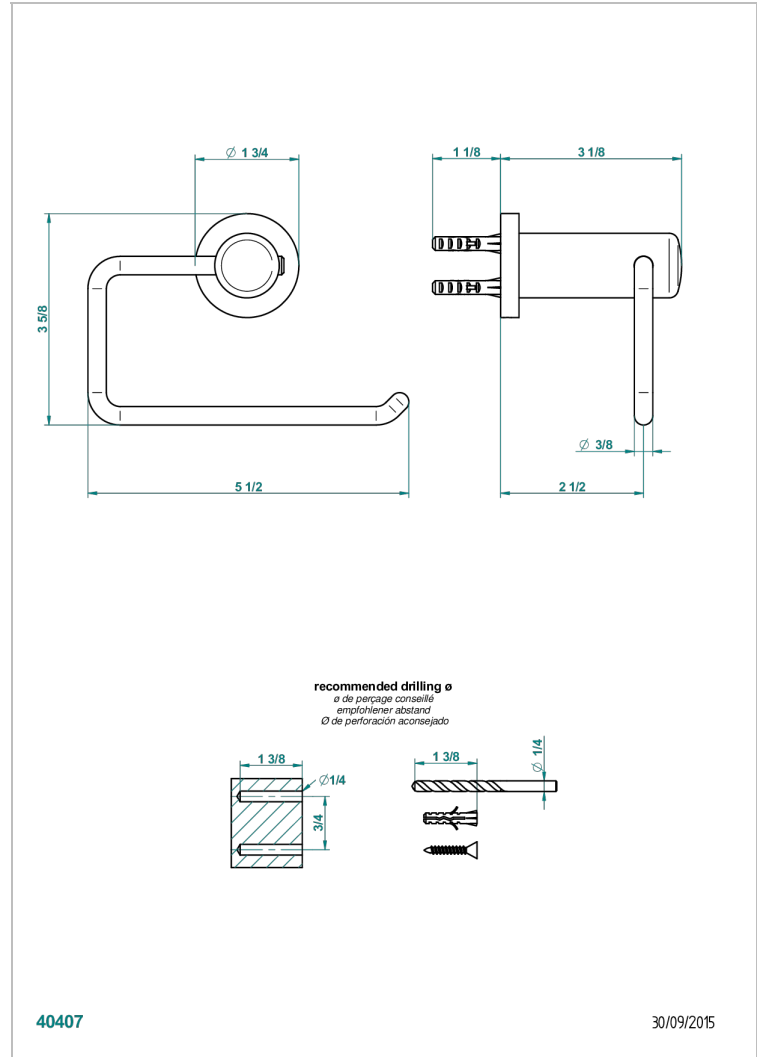

# LE 11

U2A-538A

Wall mounted WC paper holder without cover

40407

30/09/2015

## CHARACTERISTIC

- Le 11
- Wall mounted WC paper holder without cover