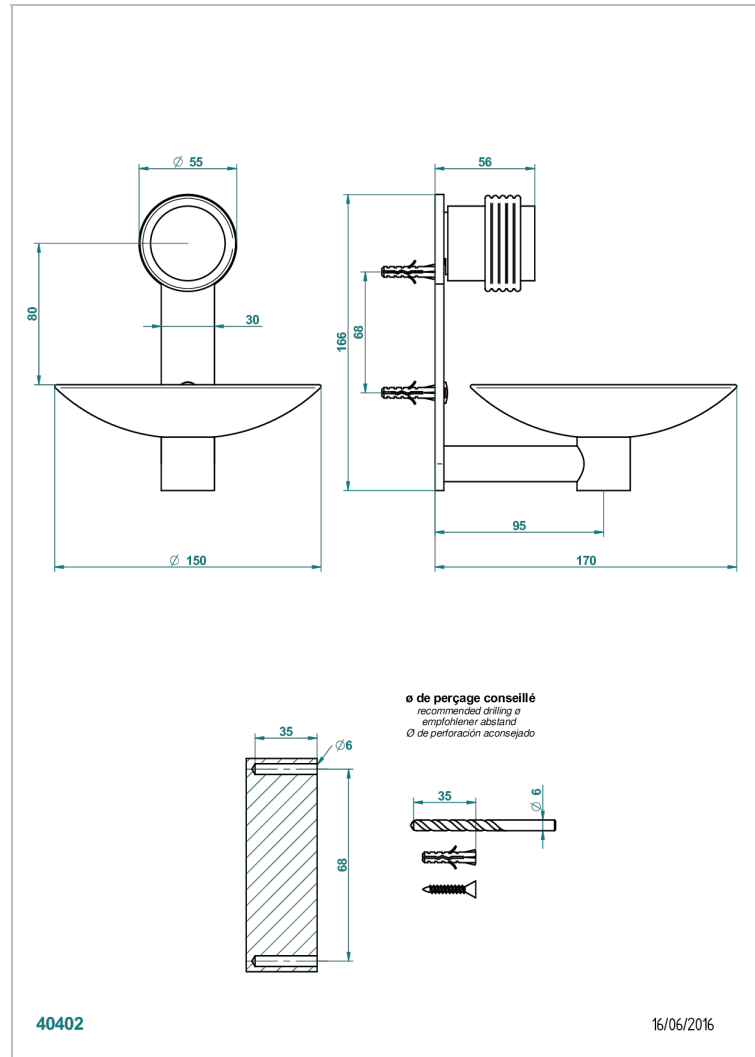

DIPLOMATE GROOVED RINGS

U4B-546GM

Soap dish, wall mounted, 6" diameter

CHARACTERISTIC

- Diplomat Grooved rings
- Soap dish, wall mounted, 6" diameter

AVAILABLE FINITIONS

Black ceram - D30
Blush PVD - H62
Brass color PVD - H49
Brown bronze color PVD - F33
Chrome polished - A02
Chrome polished / gold polished - G02