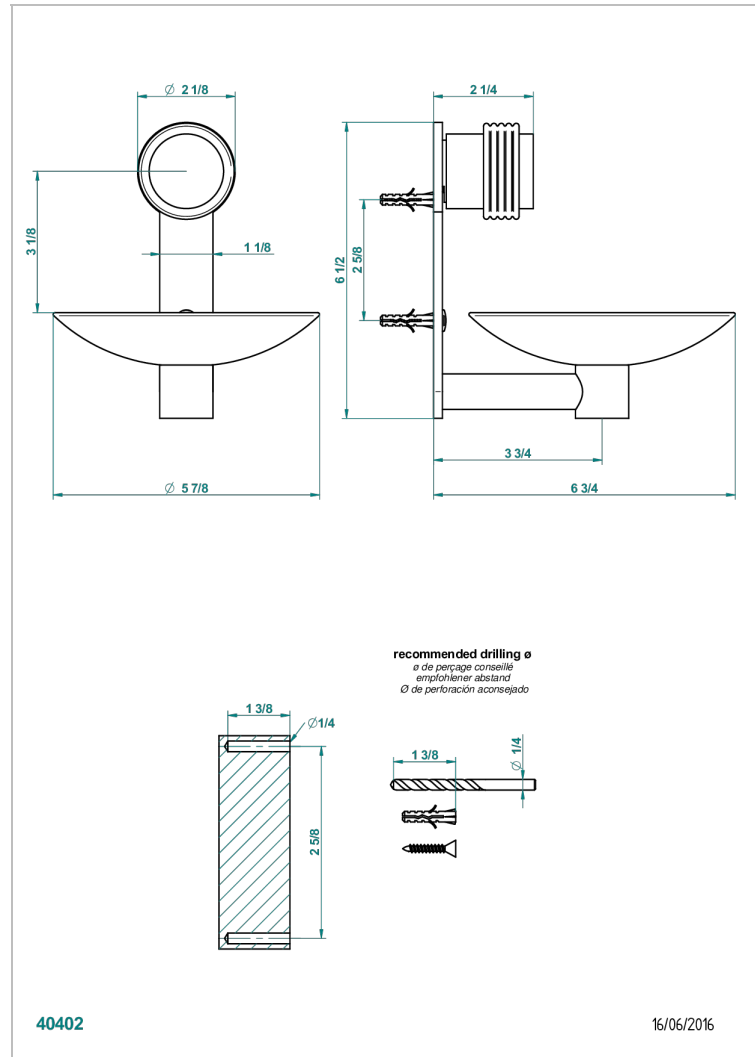

DIPLOMATE GROOVED RINGS

U4B-546GM

Soap dish, wall mounted, 6" diameter

40402

16/06/2016

CHARACTERISTIC

- Diplomat Grooved rings
- Soap dish, wall mounted, 6" diameter

AVAILABLE FINITIONS