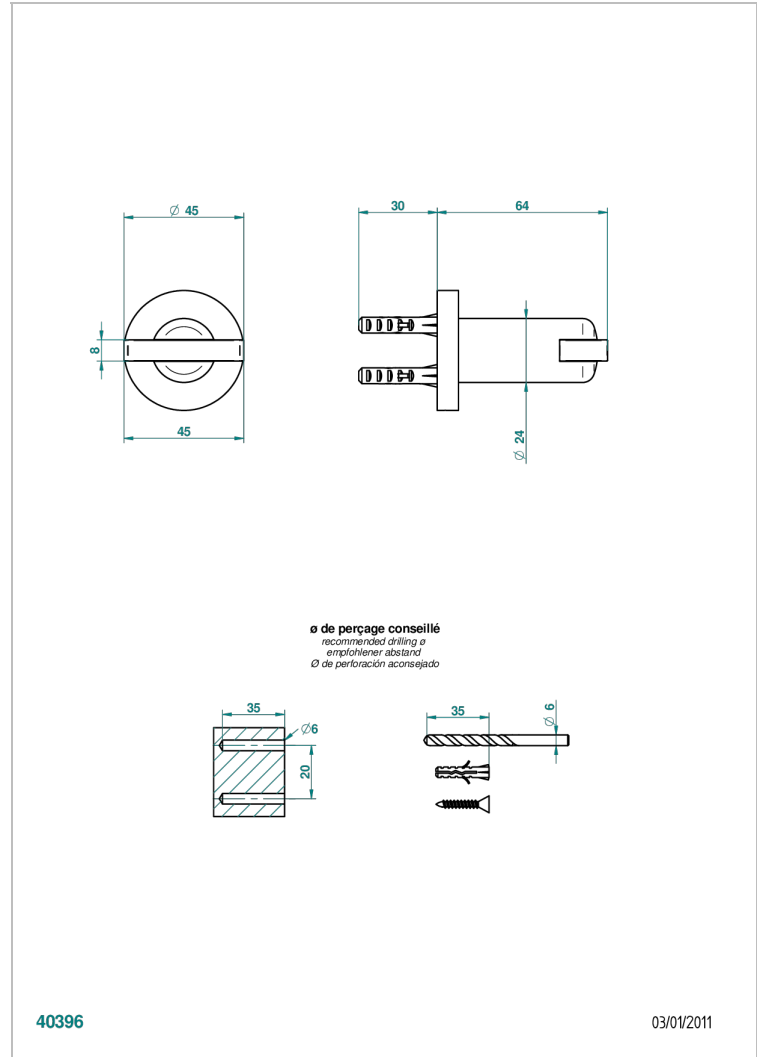

LE 11 WITH LEVER HANDLES

U2B-517

Robe hook

THG[®]
PARIS

CHARACTERISTIC

- Le 11 with lever handles
- Robe hook

AVAILABLE FINITIONS

Black ceram - D30
Blush PVD - H62
Brass color PVD - H49
Brown bronze color PVD - F33
Chrome polished - A02
Chrome polished / gold polished - G02