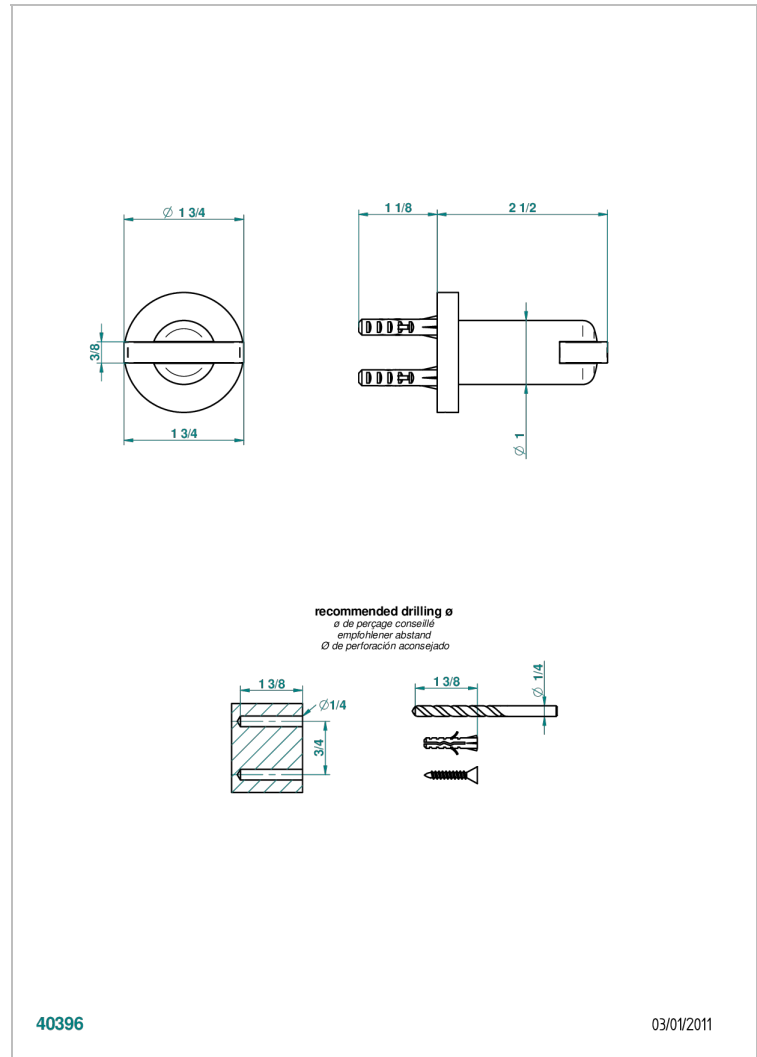

LE 11 WITH LEVER HANDLES

U2B-517

Robe hook

THG[®]
PARIS

40396

03/01/2011

CHARACTERISTIC

- Le 11 with lever handles
- Robe hook