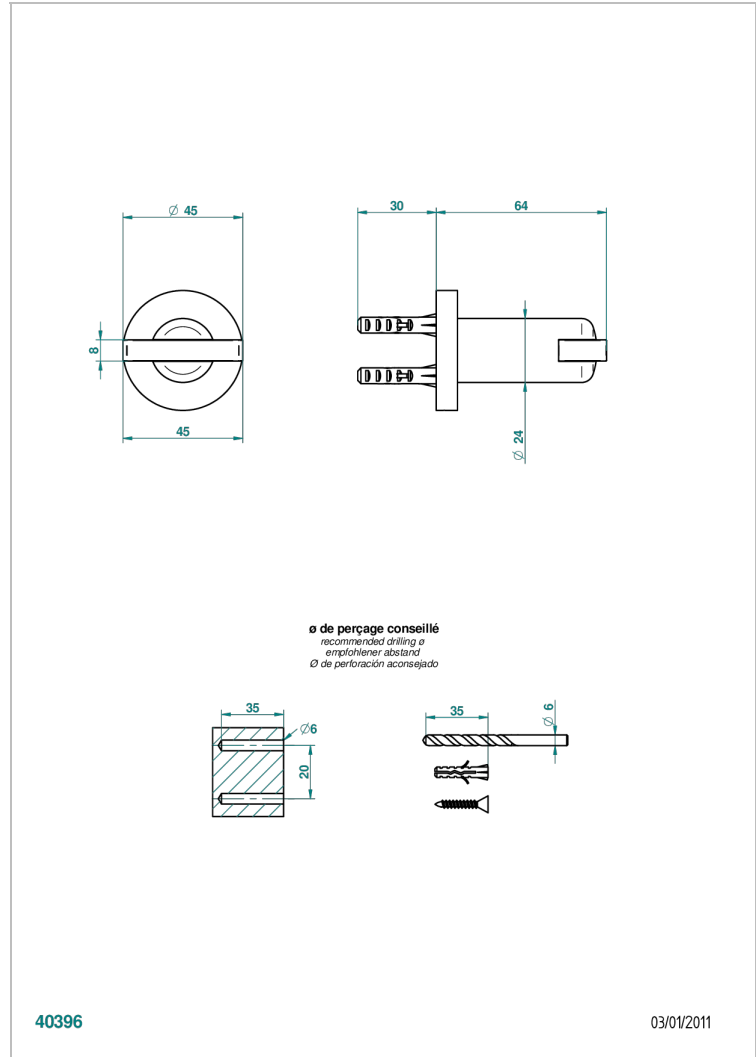

# LE 11 WITH LEVER

U2B-517

Single robe hook

40396

03/01/2011

## CHARACTERISTIC

- Le 11 with lever
- Single robe hook