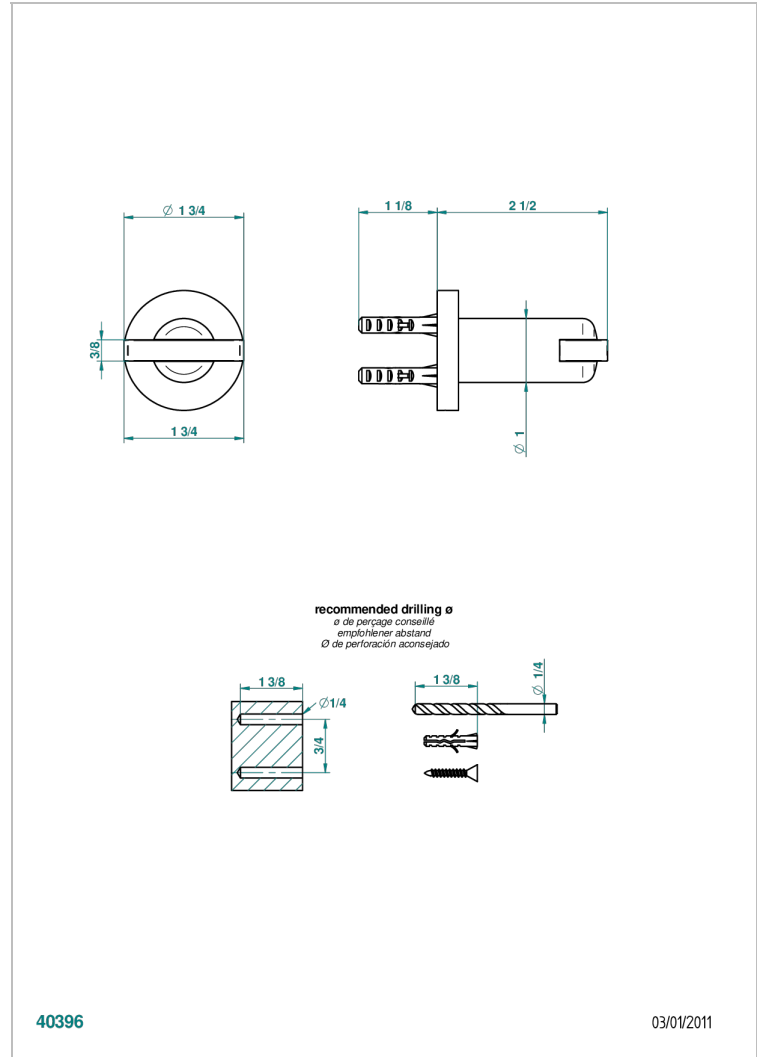

LE 11 WITH LEVER

U2B-517

Single robe hook

THG[®]
PARIS

40396

03/01/2011

CHARACTERISTIC

- Le 11 with lever
- Single robe hook