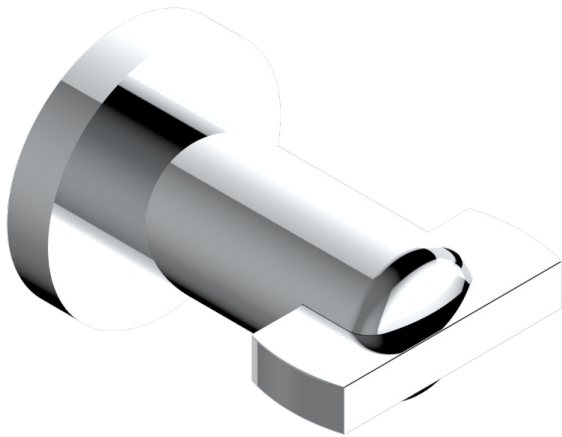

LE 11 WITH LEVER

U2B-517

Single robe hook

THG®
PARIS

40396

03/01/2011

CHARACTERISTIC

- Le 11 with lever
- Single robe hook

AVAILABLE FINITIONS

Antique nickel - H28
Black ceram - D30
Blush PVD - H62
Brass color PVD - H49
Brown bronze color PVD - F33
Gold color PVD - H52

Graphite PVD - H64
Lacquered light bronze - D01
Matt Umber PVD - H67
Matt blush PVD - H60
Matt brass color PVD - H50
Matt brown bronze color PVD - F34

Matt chrome - C02
Matt gold - F07
Matt gold color PVD - H53
Matt graphite PVD - H65
Matt nickel (color finish) - C01
Matt nickel color PVD - H56

Nickel color PVD - H55
Polished chrome (color finish) - A02
Polished chrome / Polished gold
(color finish) - G02
Polished gold (color finish) - F01
Polished nickel - B01
Soft gold - F30

Soft matt gold - F31
Umber PVD - H66
Varnished matt antique red copper
(color finish) - H07