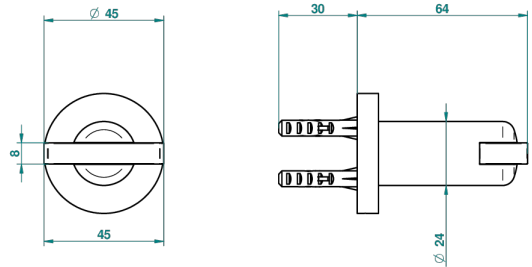

LE 11 WITH LEVER

U2B-517

Single robe hook

THG®
PARIS

40396

03/01/2011

CHARACTERISTIC

- Le 11 with lever
- Single robe hook

AVAILABLE FINITIONS

Antique nickel - H28
Black ceram - D30
Blush PVD - H62
Brass color PVD - H49
Brown bronze color PVD - F33
Gold color PVD - H52

Graphite PVD - H64
Lacquered light bronze - D01
Matt Umber PVD - H67
Matt blush PVD - H60
Matt brass color PVD - H50
Matt brown bronze color PVD - F34

Matt chrome - C02
Matt gold - F07
Matt gold color PVD - H53
Matt graphite PVD - H65
Matt nickel (color finish) - C01
Matt nickel color PVD - H56

Nickel color PVD - H55
Polished chrome (color finish) - A02
Polished chrome / Polished gold
(color finish) - G02
Polished gold (color finish) - F01
Polished nickel - B01
Soft gold - F30

Soft matt gold - F31
Umber PVD - H66
Varnished matt antique red copper
(color finish) - H07