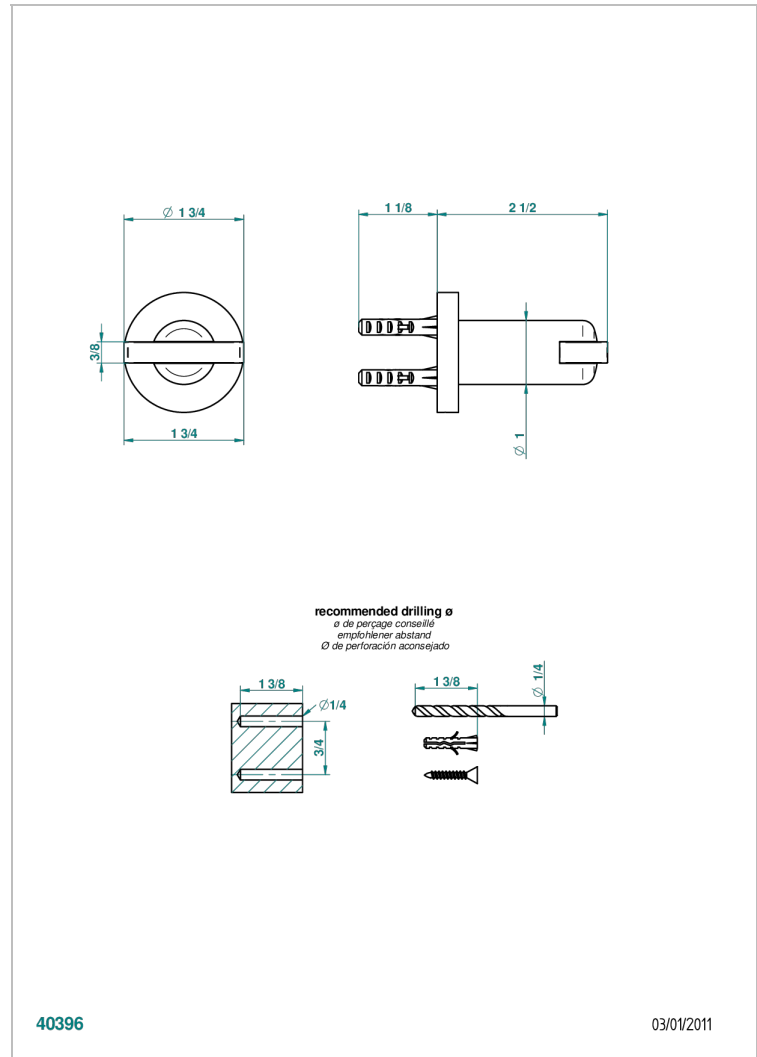

# LE 11 WITH LEVER

U2B-517

Single robe hook

THG<sup>®</sup>  
PARIS

40396

03/01/2011

## CHARACTERISTIC

- Le 11 with lever
- Single robe hook