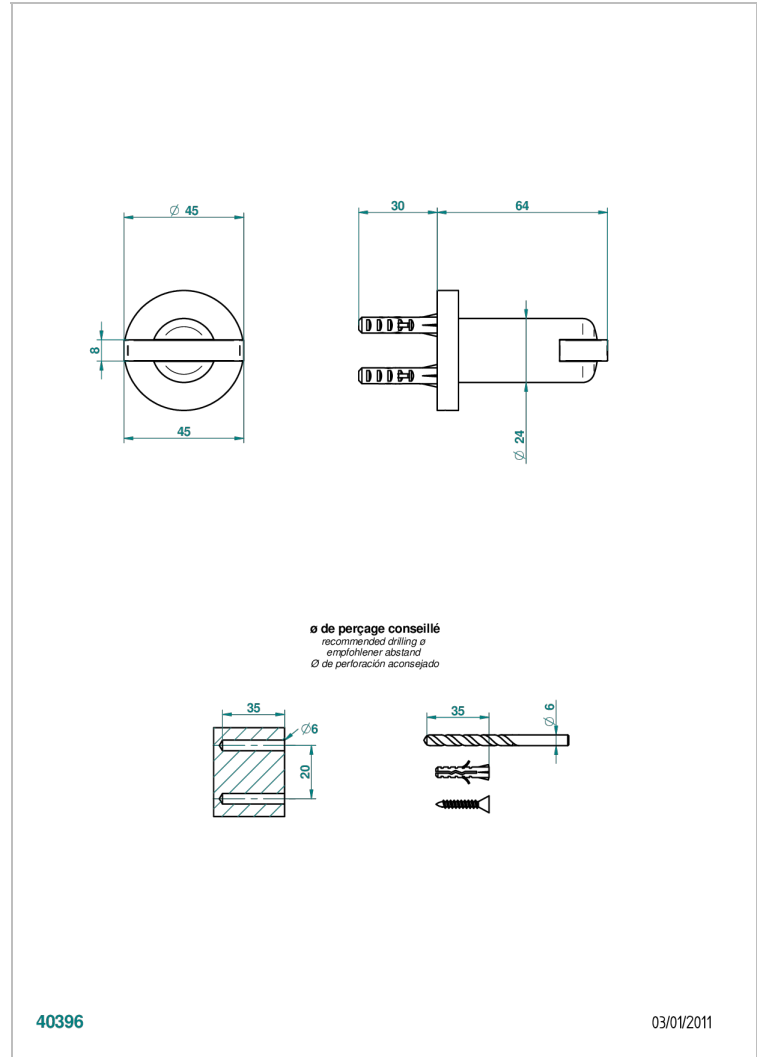

LE 11

U2A-517

Robe hook

40396

03/01/2011

CHARACTERISTIC

- Le 11
- Robe hook

AVAILABLE FINITIONS