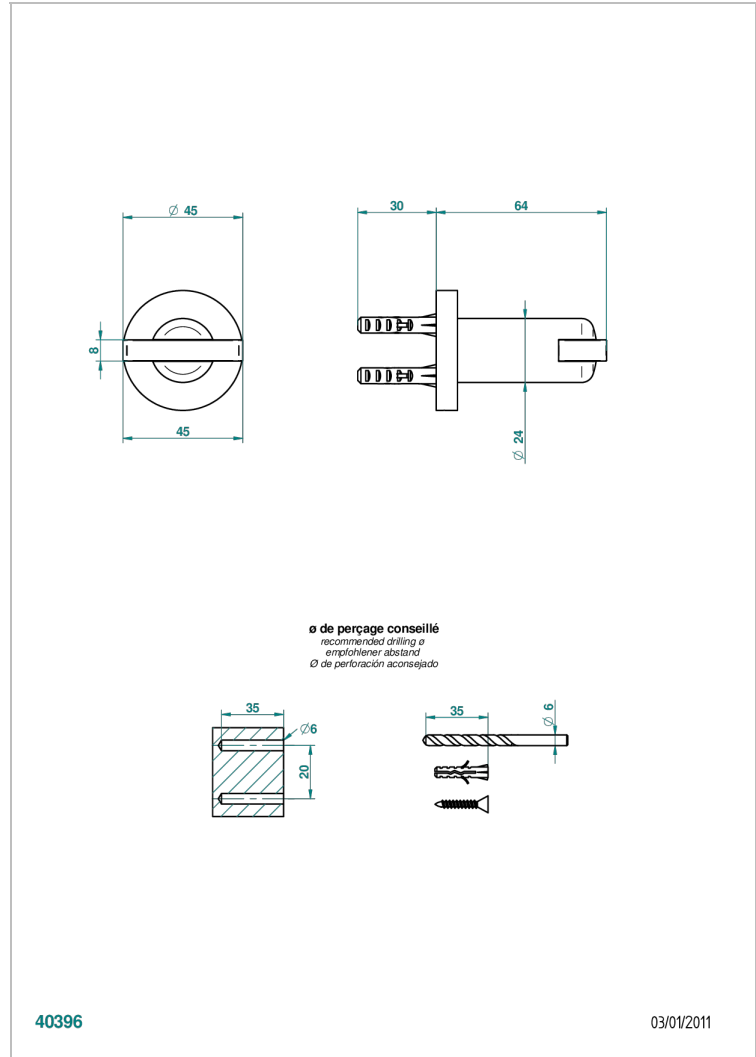

LE 11

U2A-517

Single robe hook

40396

03/01/2011

CHARACTERISTIC

- Le 11
- Single robe hook

AVAILABLE FINITIONS