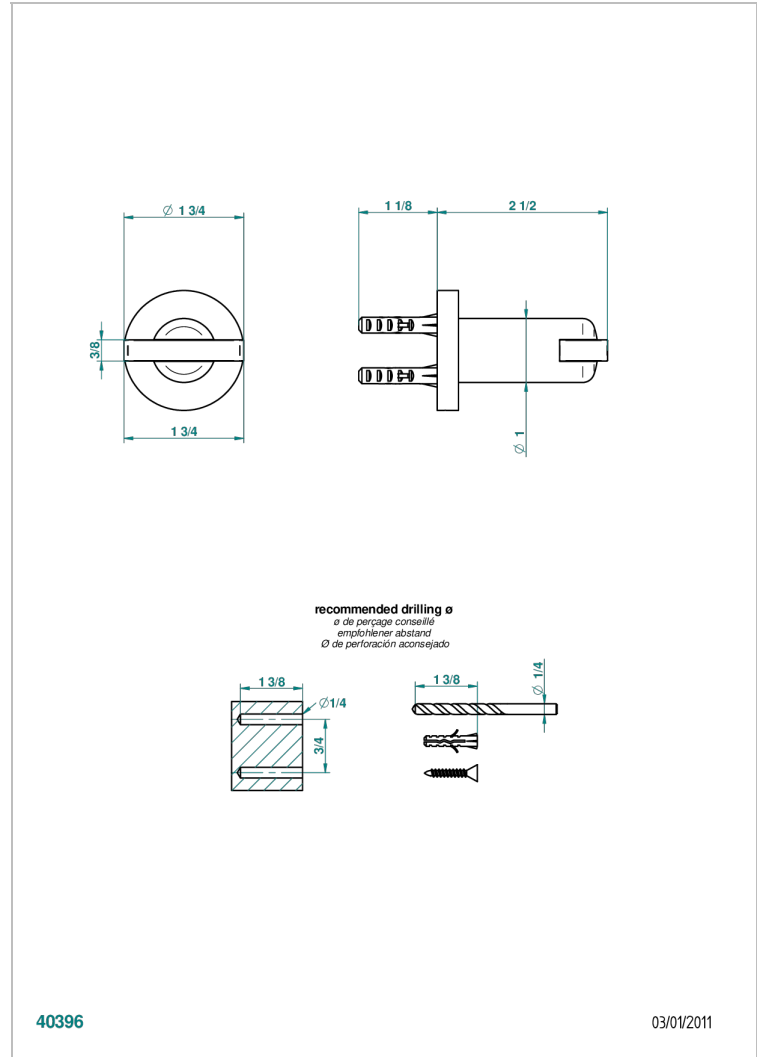

LE 11

U2A-517

Single robe hook

40396

03/01/2011

CHARACTERISTIC

- Le 11
- Single robe hook

AVAILABLE FINITIONS