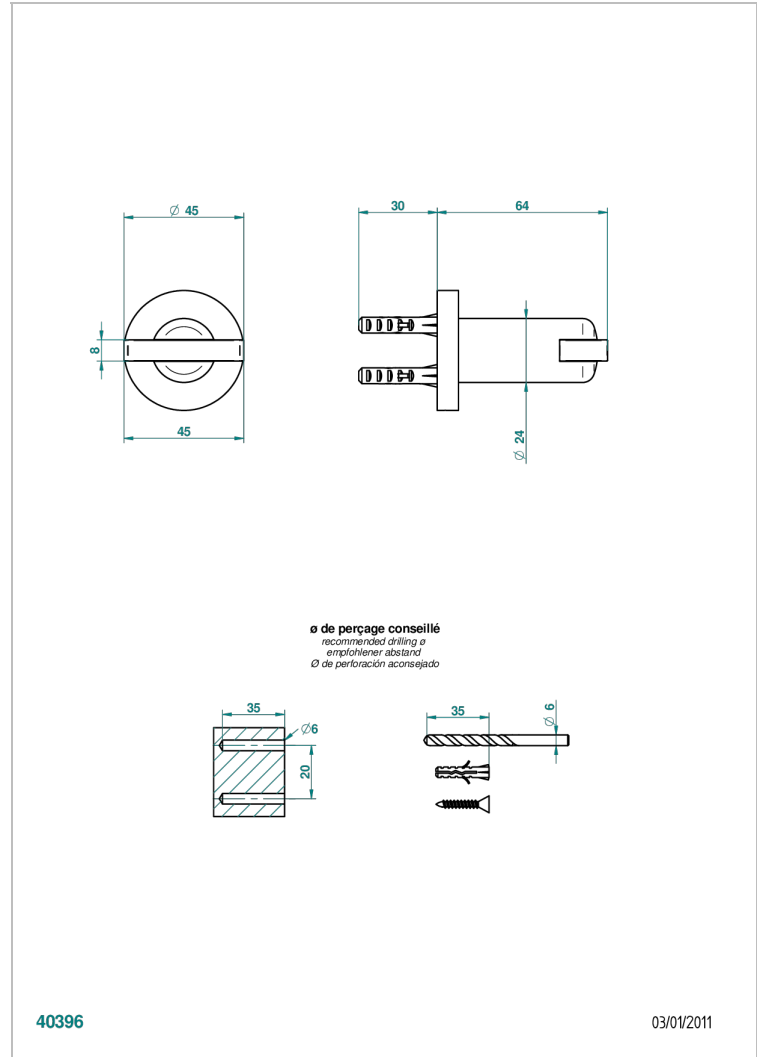

LE 11

U2A-517

Single robe hook

40396

03/01/2011

CHARACTERISTIC

- Le 11
- Single robe hook

AVAILABLE FINITIONS