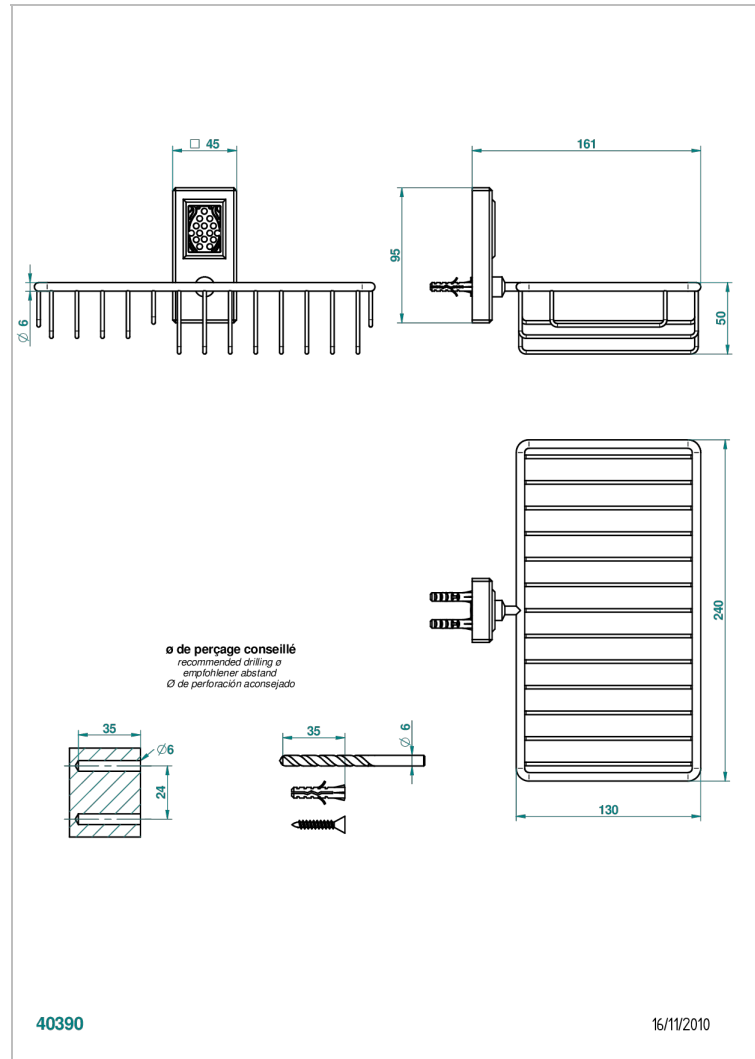

METROPOLIS BLACK CRYSTAL

A2L-2620

Soap and sponge holder, wall mounted

CHARACTERISTIC

- Métropolis Black crystal
- Soap and sponge holder, wall mounted

AVAILABLE FINITIONS

Black ceram - D30
Blush PVD - H62
Brass color PVD - H49
Brown bronze color PVD - F33
Chrome polished - A02
Chrome polished / gold polished - G02