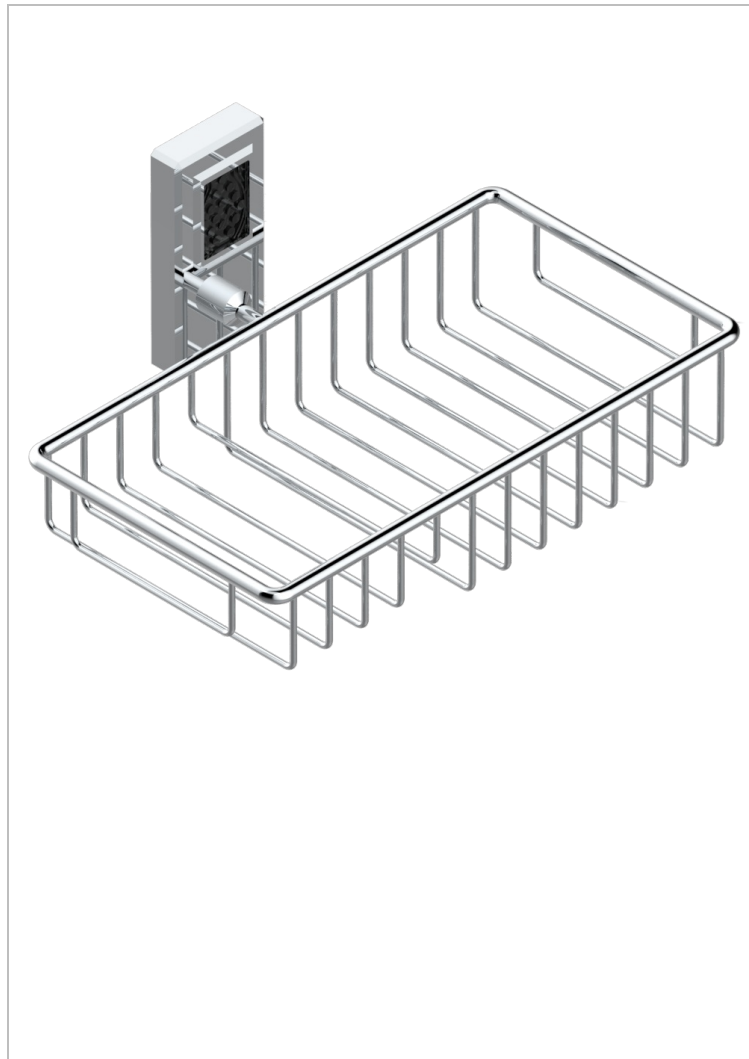

METROPOLIS BLACK CRYSTAL

A2L-2620

Soap and sponge holder, wall mounted

CHARACTERISTIC

- Métropolis Black crystal
- Soap and sponge holder, wall mounted

AVAILABLE FINITIONS

Black ceram - D30
Blush PVD - H62
Brass color PVD - H49
Brown bronze color PVD - F33
Chrome polished - A02
Chrome polished / gold polished - G02

Gold color PVD - H52
Gold mat - F07
Gold polished - F01
Graphite PVD - H64
Matt Umber PVD - H67
Matt blush PVD - H60

Matt brass color PVD - H50
Matt brown bronze color PVD - F34
Matt chrome (American satin) - C02
Matt gold color PVD - H53
Matt graphite PVD - H65
Matt nickel (American satin) - C01

Matt nickel color PVD - H56
Nickel antique / Sovereign - H28
Nickel color PVD - H55
Nickel polished - B01
Soft gold - F30
Soft matt gold - F31

Umber PVD - H66