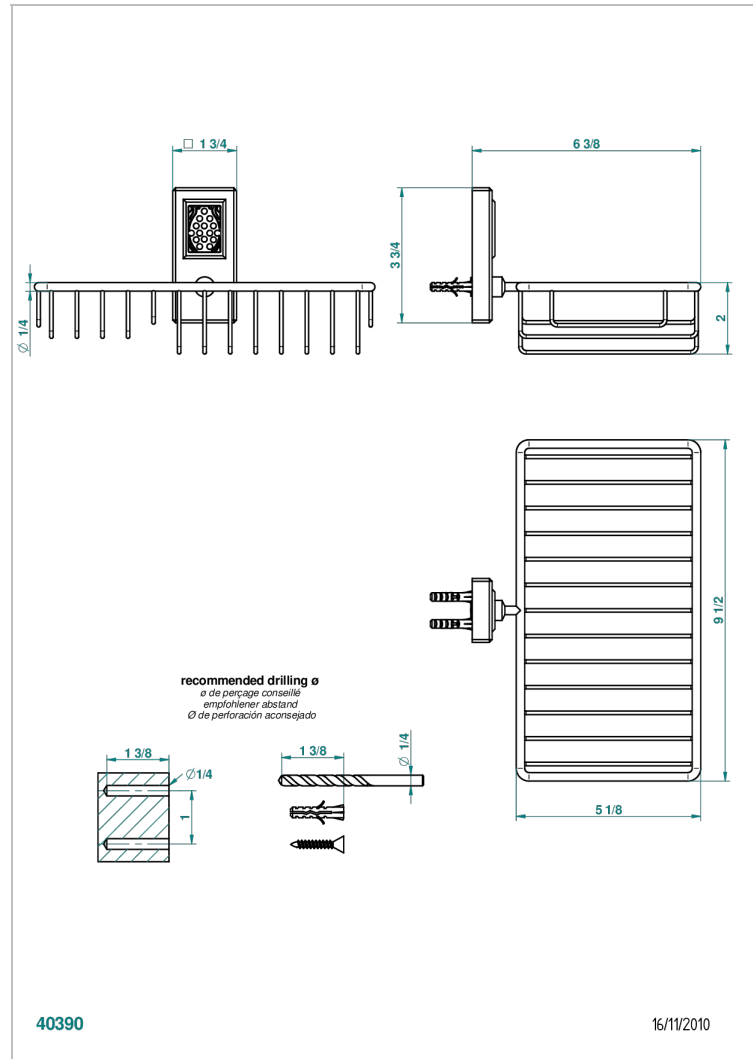

METROPOLIS BLACK CRYSTAL

A2L-2620

Soap and sponge holder, wall mounted

THG[®]
PARIS

CHARACTERISTIC

- Métropolis Black crystal
- Soap and sponge holder, wall mounted

AVAILABLE FINITIONS

Black ceram - D30
 Blush PVD - H62
 Brass color PVD - H49
 Brown bronze color PVD - F33
 Chrome polished - A02
 Chrome polished / gold polished - G02