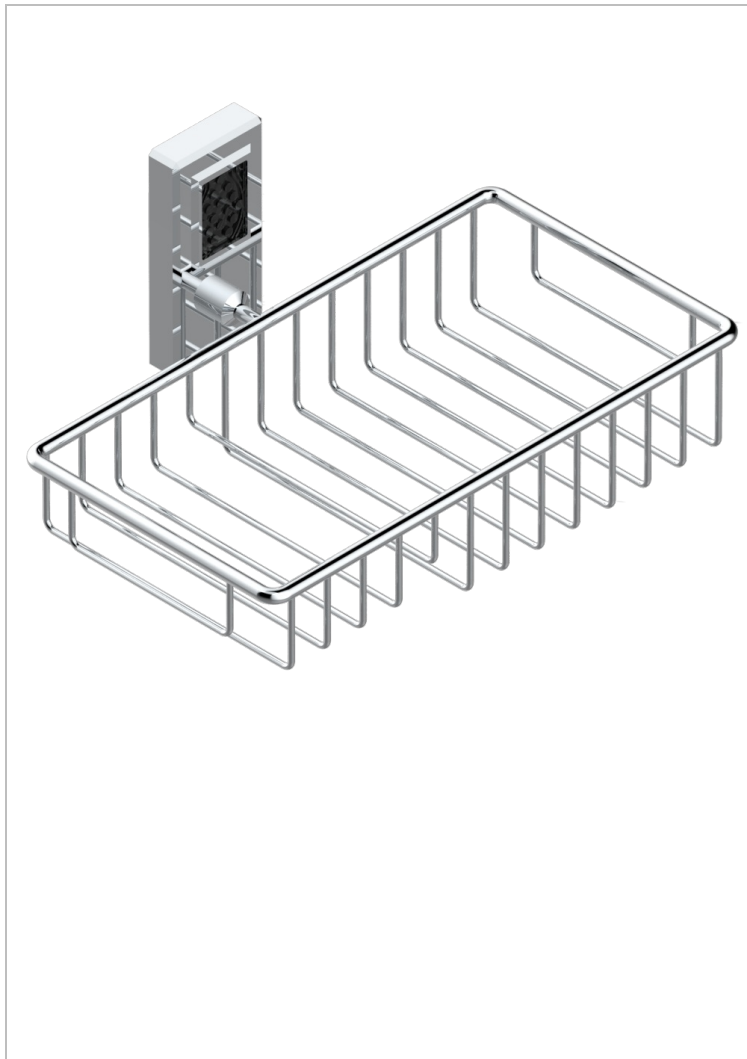

METROPOLIS BLACK CRYSTAL

A2L-2620

Soap and sponge holder, wall mounted

THG[®]
PARIS

CHARACTERISTIC

- Métropolis Black crystal
- Soap and sponge holder, wall mounted

AVAILABLE FINITIONS

Black ceram - D30
 Blush PVD - H62
 Brass color PVD - H49
 Brown bronze color PVD - F33
 Chrome polished - A02
 Chrome polished / gold polished - G02

Gold color PVD - H52
 Gold mat - F07
 Gold polished - F01
 Graphite PVD - H64
 Matt Umber PVD - H67
 Matt blush PVD - H60

Matt brass color PVD - H50
 Matt brown bronze color PVD - F34
 Matt chrome (American satin) - C02
 Matt gold color PVD - H53
 Matt graphite PVD - H65
 Matt nickel (American satin) - C01

Matt nickel color PVD - H56
 Nickel antique / Sovereign - H28
 Nickel color PVD - H55
 Nickel polished - B01
 Soft gold - F30
 Soft matt gold - F31

Umber PVD - H66