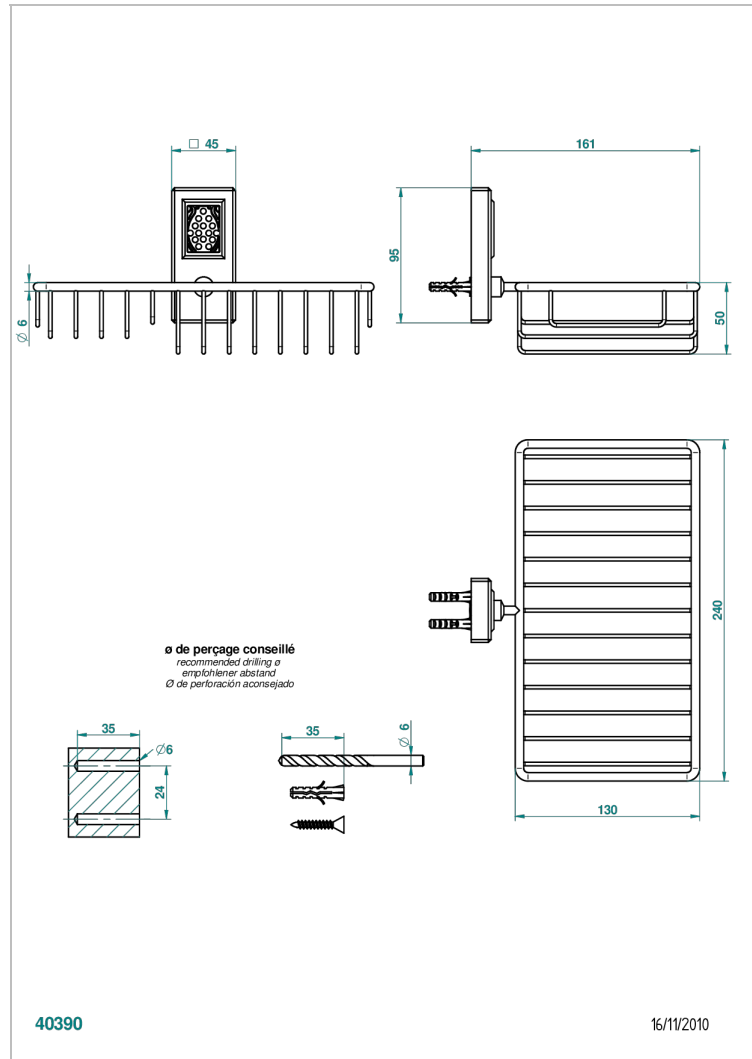

METROPOLIS BLACK CRYSTAL

A2L-2620

Combined soap and sponge holder with flange, 240 x 130 mm

THG[®]
PARIS

CHARACTERISTIC

- Métropolis Black crystal
- Combined soap and sponge holder with flange, 240 x 130 mm