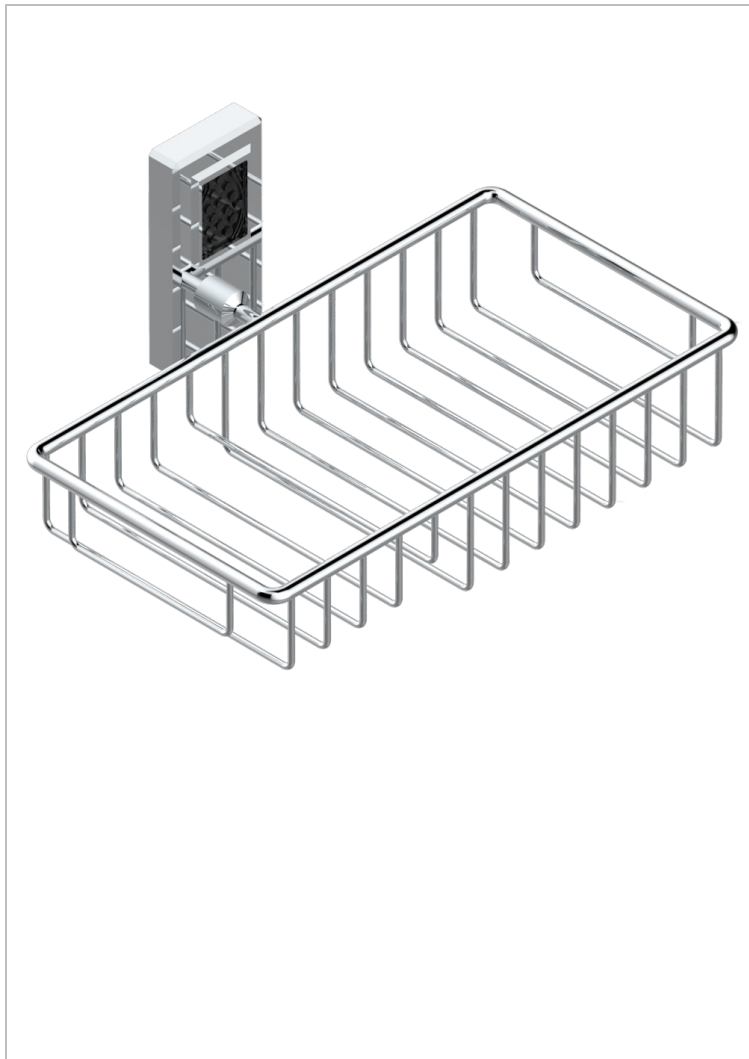

METROPOLIS BLACK CRYSTAL

A2L-2620

Combined soap and sponge holder with flange, 240 x 130 mm

THG[®]
PARIS

CHARACTERISTIC

- Métropolis Black crystal
- Combined soap and sponge holder with flange, 240 x 130 mm

AVAILABLE FINITIONS

Antique nickel - H28
Black ceram - D30
Blush PVD - H62
Brass color PVD - H49
Brown bronze color PVD - F33
Gold color PVD - H52

Graphite PVD - H64
Matt Umber PVD - H67
Matt blush PVD - H60
Matt brass color PVD - H50
Matt brown bronze color PVD - F34
Matt chrome - C02