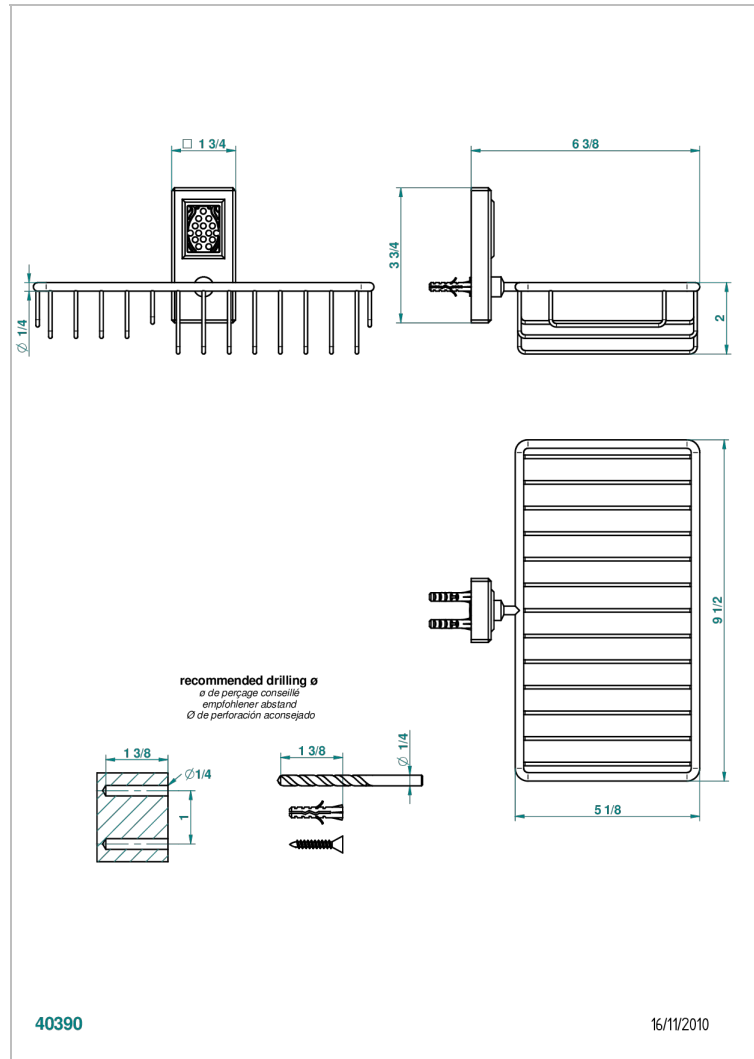

METROPOLIS BLACK CRYSTAL

A2L-2620

Combined soap and sponge holder with flange, 240 x 130 mm

CHARACTERISTIC

- Métropolis Black crystal
- Combined soap and sponge holder with flange, 240 x 130 mm

AVAILABLE FINITIONS