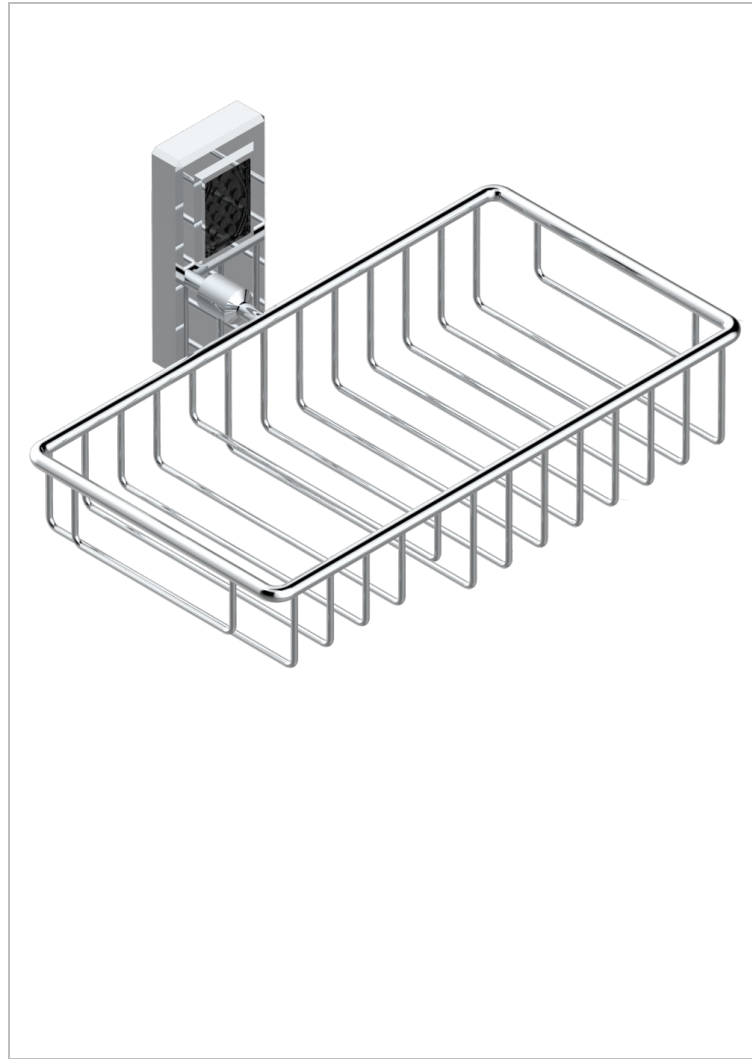

METROPOLIS BLACK CRYSTAL

A2L-2620

Combined soap and sponge holder with flange, 240 x 130 mm

CHARACTERISTIC

- Métropolis Black crystal
- Combined soap and sponge holder with flange, 240 x 130 mm

AVAILABLE FINITIONS

Antique nickel - H28
Black ceram - D30
Blush PVD - H62
Brass color PVD - H49
Brown bronze color PVD - F33
Gold color PVD - H52

Graphite PVD - H64
Matt Umber PVD - H67
Matt blush PVD - H60
Matt brass color PVD - H50
Matt brown bronze color PVD - F34
Matt chrome - C02