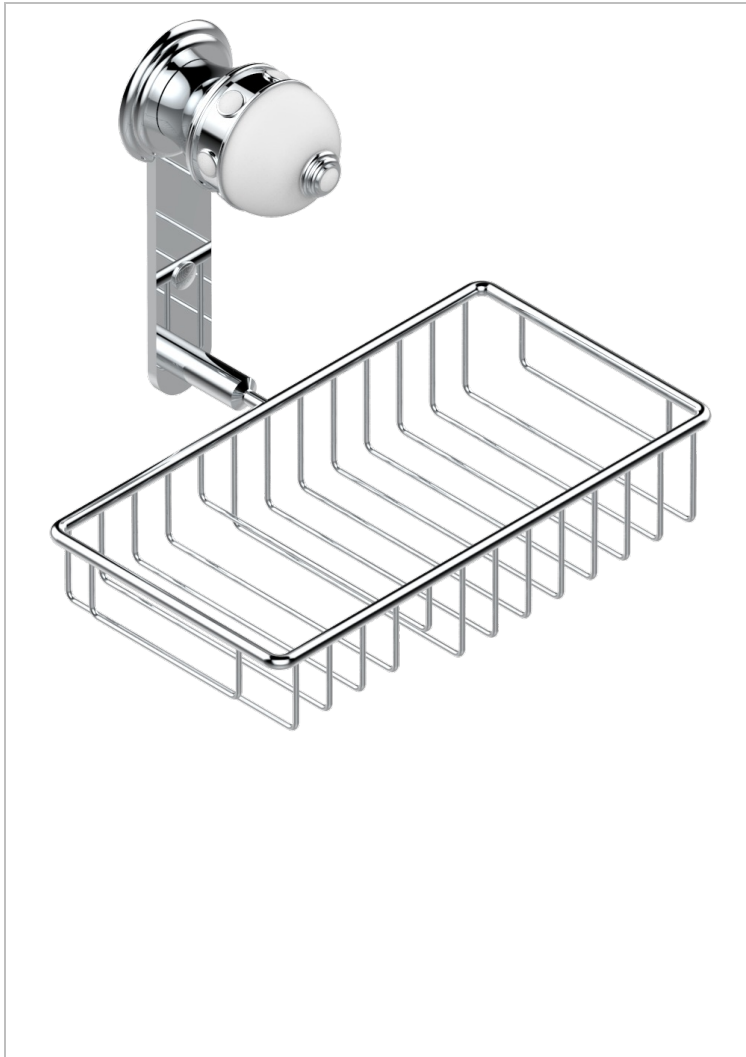

SULLY WHITE ONYX

U1S-2620

Soap and sponge holder, wall mounted

THG[®]
PARIS

CHARACTERISTIC

- Sully white onyx
- Soap and sponge holder, wall mounted

AVAILABLE FINITIONS

Black ceram - D30
Blush PVD - H62
Brass color PVD - H49
Brown bronze color PVD - F33
Chrome polished - A02
Chrome polished / gold polished - G02

Matt nickel color PVD - H56
Nickel antique / Sovereign - H28
Nickel color PVD - H55
Nickel polished - B01
Soft gold - F30
Soft matt gold - F31

Umber PVD - H66