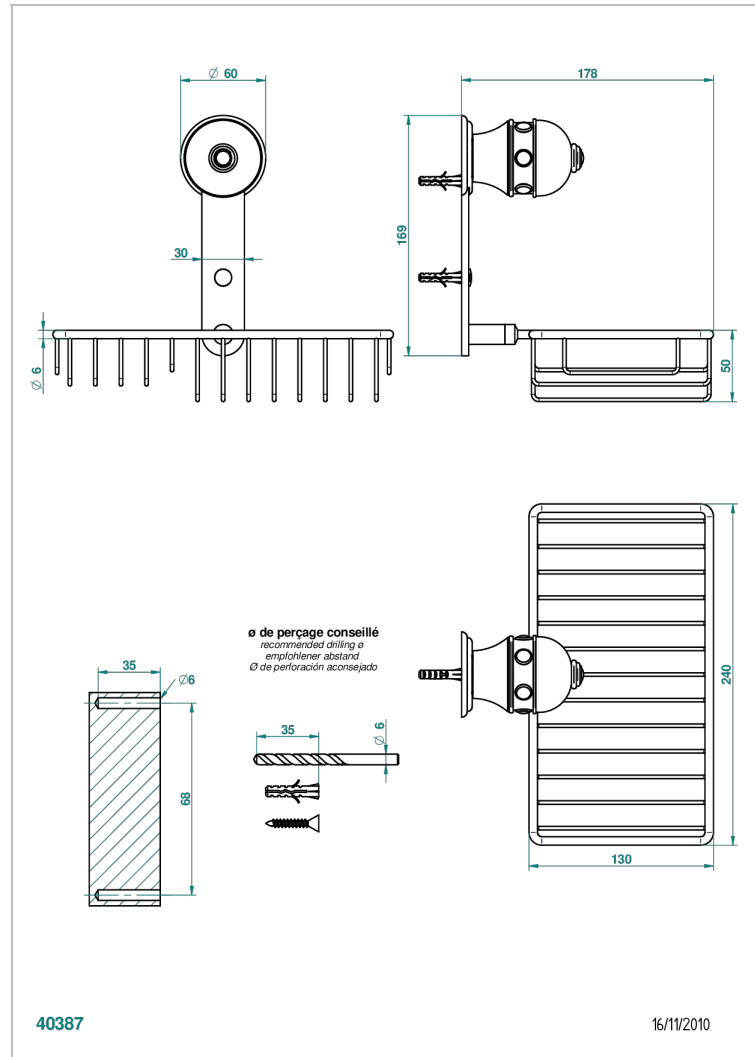

SULLY WHITE ONYX

U1S-2620

Soap and sponge holder, wall mounted

THG[®]
PARIS

CHARACTERISTIC

- Sully white onyx
- Soap and sponge holder, wall mounted

AVAILABLE FINITIONS

Black ceram - D30
Blush PVD - H62
Brass color PVD - H49
Brown bronze color PVD - F33
Chrome polished - A02
Chrome polished / gold polished - G02

Matt nickel color PVD - H56
Nickel antique / Sovereign - H28
Nickel color PVD - H55
Nickel polished - B01
Soft gold - F30
Soft matt gold - F31

Umber PVD - H66