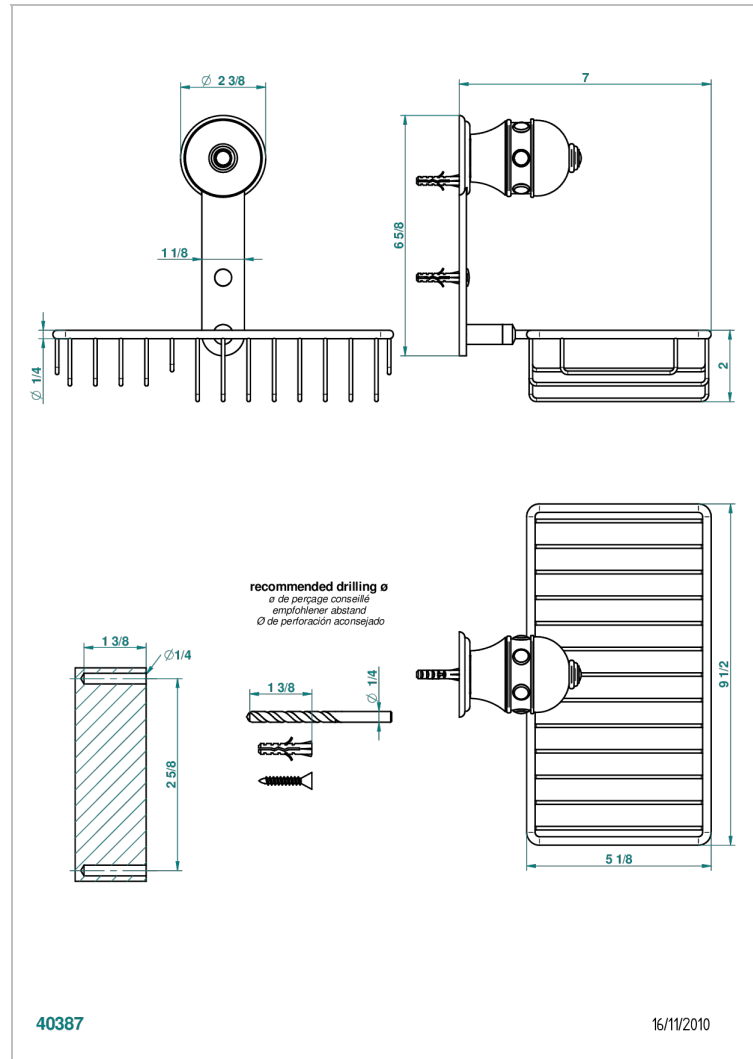

# SULLY WHITE ONYX

U1S-2620

Soap and sponge holder, wall mounted

## CHARACTERISTIC

- Sully white onyx
- Soap and sponge holder, wall mounted