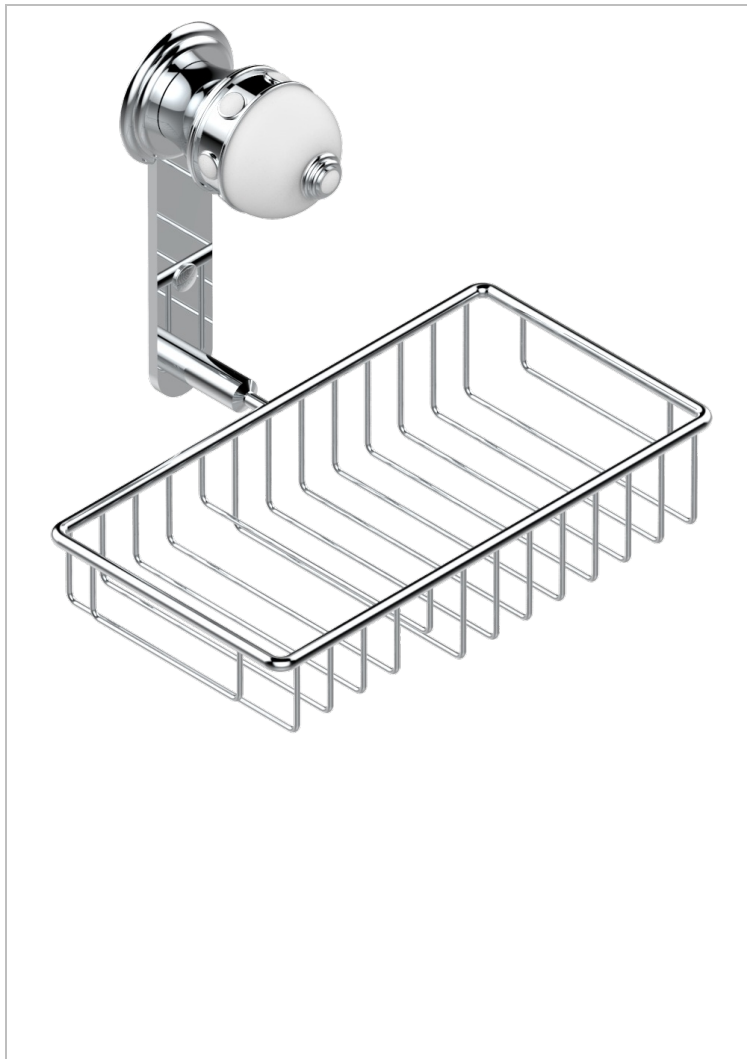

# SULLY WHITE ONYX

U1S-2620

Soap and sponge holder, wall mounted

## CHARACTERISTIC

- Sully white onyx
- Soap and sponge holder, wall mounted