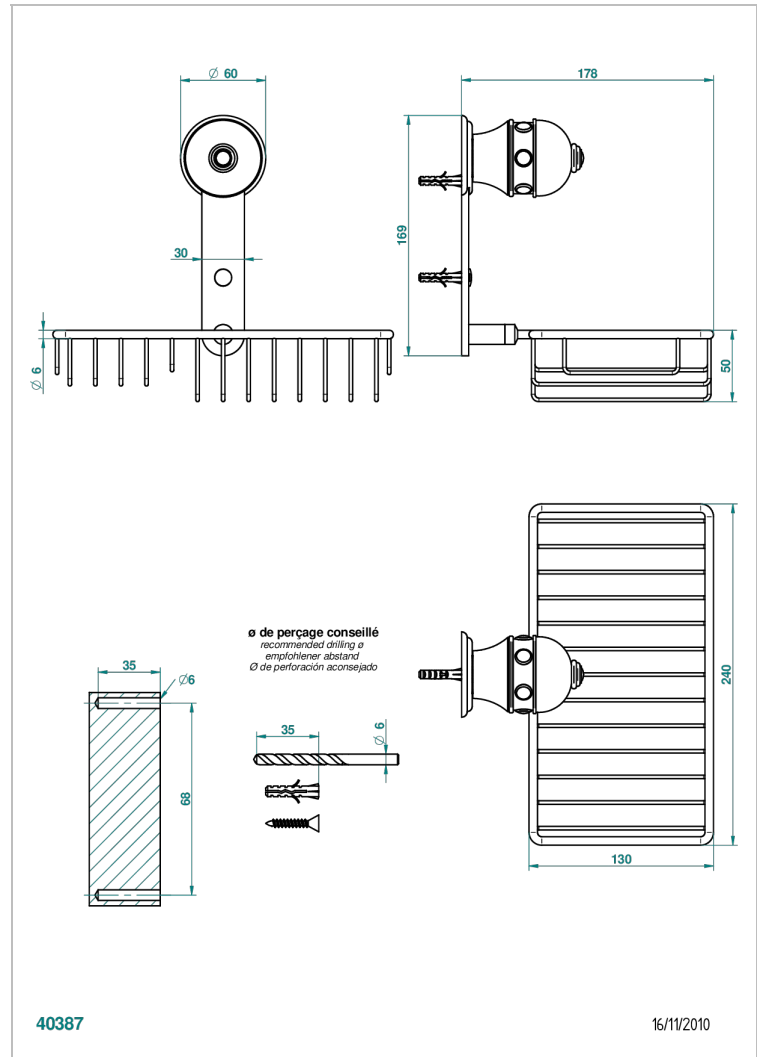

# SULLY WHITE ONYX

U1S-2620

Combined soap and sponge holder with flange, 240 x 130 mm

## CHARACTERISTIC

- Sully white onyx
- Combined soap and sponge holder with flange, 240 x 130 mm