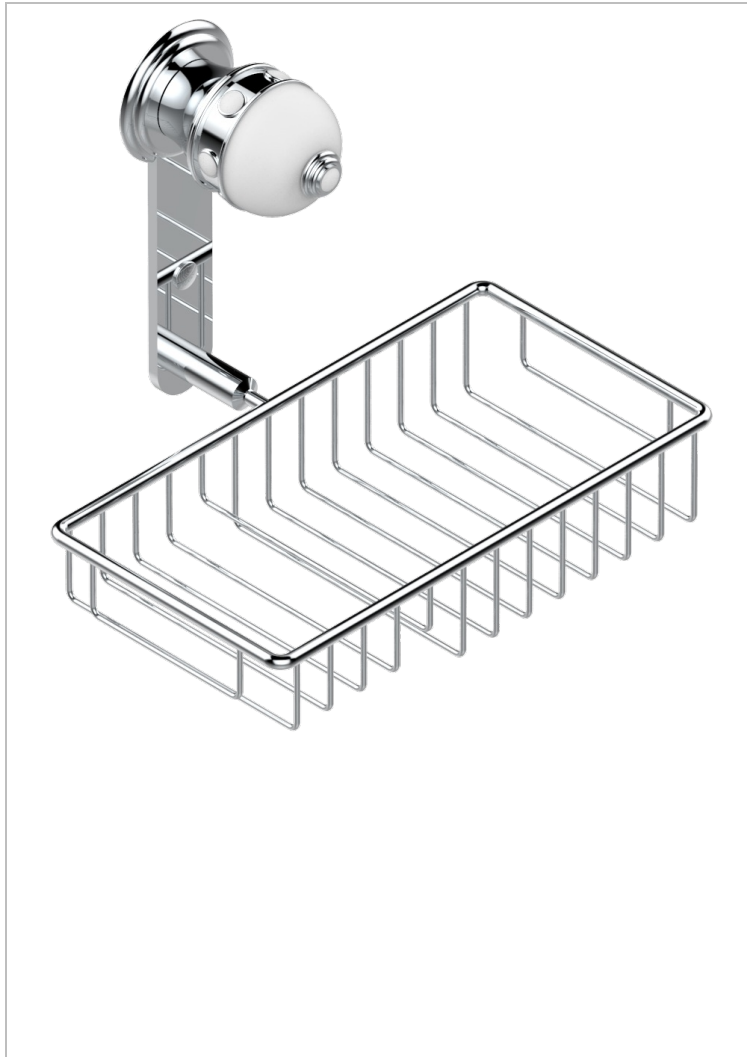

# SULLY WHITE ONYX

U1S-2620

Combined soap and sponge holder with flange, 240 x 130 mm

## CHARACTERISTIC

- Sully white onyx
- Combined soap and sponge holder with flange, 240 x 130 mm

## AVAILABLE FINITIONS

Antique nickel - H28  
 Black ceram - D30  
 Blush PVD - H62  
 Brass color PVD - H49  
 Brown bronze color PVD - F33  
 Gold color PVD - H52

Graphite PVD - H64  
 Matt Umber PVD - H67  
 Matt blush PVD - H60  
 Matt brass color PVD - H50  
 Matt brown bronze color PVD - F34  
 Matt chrome - C02