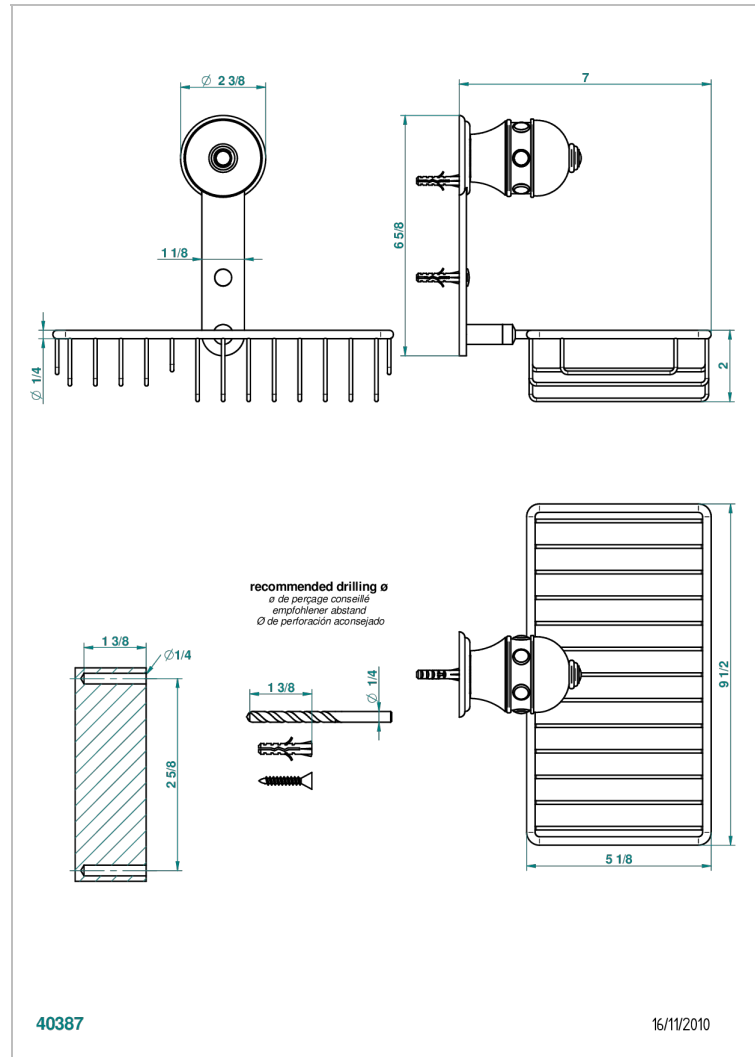

SULLY WHITE ONYX

U1S-2620

Combined soap and sponge holder with flange, 240 x 130 mm

CHARACTERISTIC

- Sully white onyx
- Combined soap and sponge holder with flange, 240 x 130 mm

AVAILABLE FINITIONS

Antique nickel - H28
Black ceram - D30
Blush PVD - H62
Brass color PVD - H49
Brown bronze color PVD - F33
Gold color PVD - H52