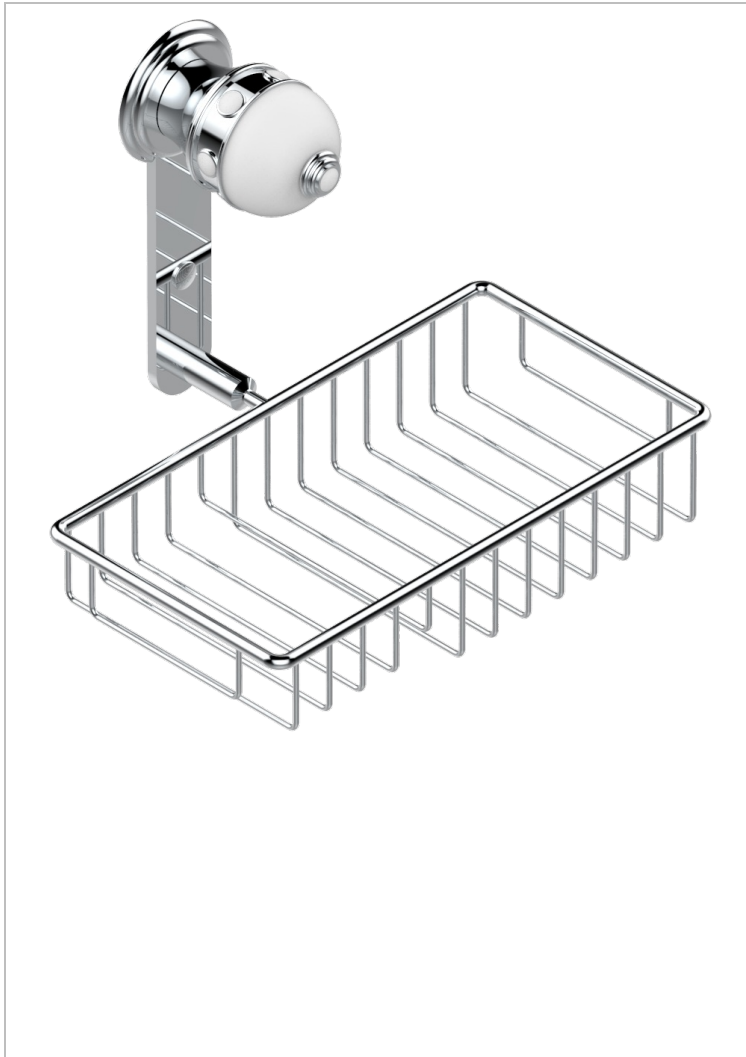

SULLY WHITE ONYX

U1S-2620

Combined soap and sponge holder with flange, 240 x 130 mm

CHARACTERISTIC

- Sully white onyx
- Combined soap and sponge holder with flange, 240 x 130 mm

AVAILABLE FINITIONS

Antique nickel - H28
Black ceram - D30
Blush PVD - H62
Brass color PVD - H49
Brown bronze color PVD - F33
Gold color PVD - H52