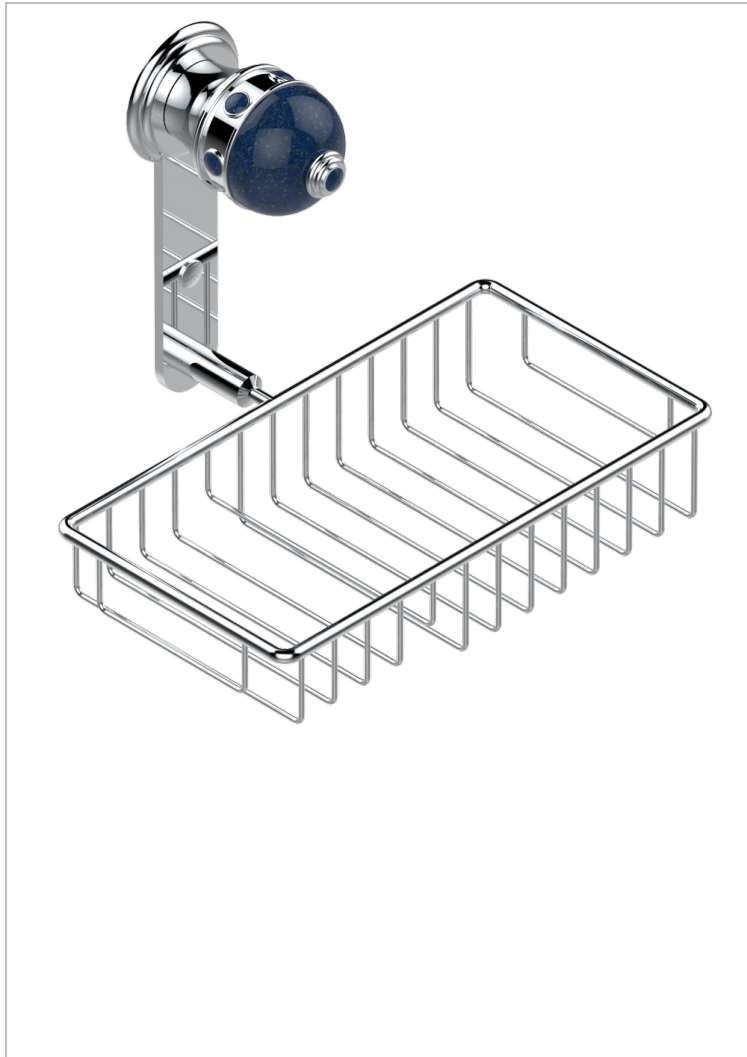

SULLY LAPIS LAZULI

A1W-2620

Soap and sponge holder, wall mounted

THG[®]
PARIS

CHARACTERISTIC

- Sully Lapis Lazuli
- Soap and sponge holder, wall mounted

AVAILABLE FINITIONS

Black ceram - D30
Blush PVD - H62
Brass color PVD - H49
Brown bronze color PVD - F33
Chrome polished - A02
Chrome polished / gold polished - G02

Gold color PVD - H52
Gold mat - F07
Gold polished - F01
Graphite PVD - H64
Matt Umber PVD - H67
Matt blush PVD - H60

Matt brass color PVD - H50
Matt brown bronze color PVD - F34
Matt chrome (American satin) - C02
Matt gold color PVD - H53
Matt graphite PVD - H65
Matt nickel (American satin) - C01

Matt nickel color PVD - H56
Nickel antique / Sovereign - H28
Nickel color PVD - H55
Nickel polished - B01
Soft gold - F30
Soft matt gold - F31

Umber PVD - H66