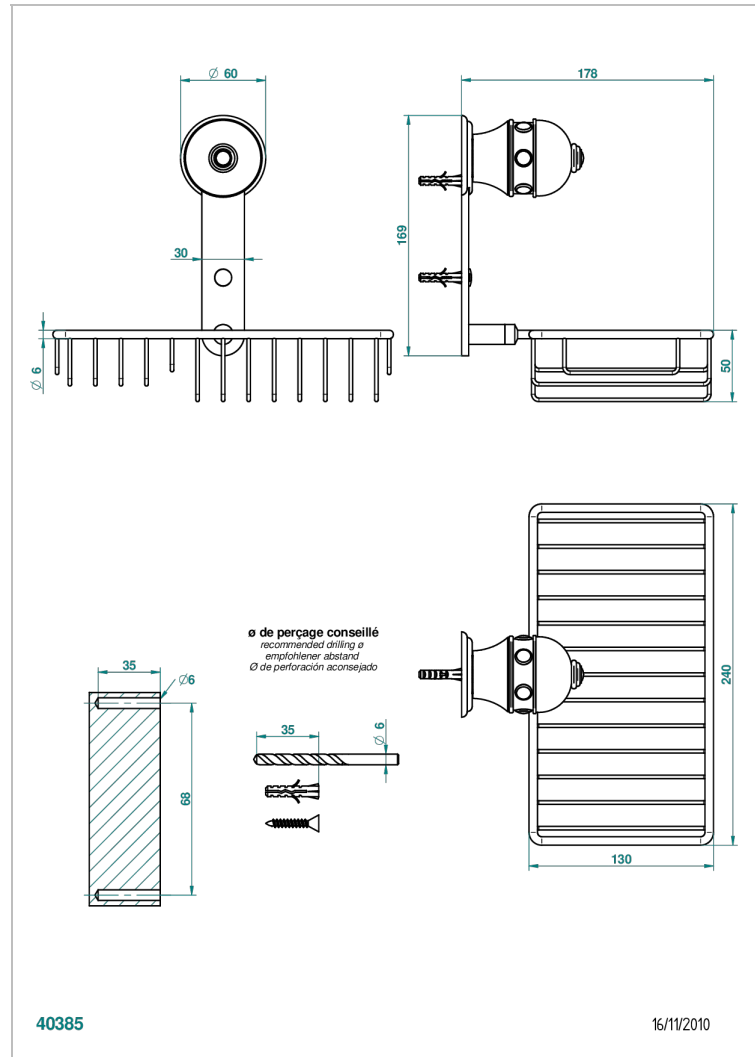

SULLY LAPIS LAZULI

A1W-2620

Soap and sponge holder, wall mounted

THG[®]
PARIS

CHARACTERISTIC

- Sully Lapis Lazuli
- Soap and sponge holder, wall mounted

AVAILABLE FINITIONS

Black ceram - D30
Blush PVD - H62
Brass color PVD - H49
Brown bronze color PVD - F33
Chrome polished - A02
Chrome polished / gold polished - G02

Matt nickel color PVD - H56
Nickel antique / Sovereign - H28
Nickel color PVD - H55
Nickel polished - B01
Soft gold - F30
Soft matt gold - F31

Umber PVD - H66