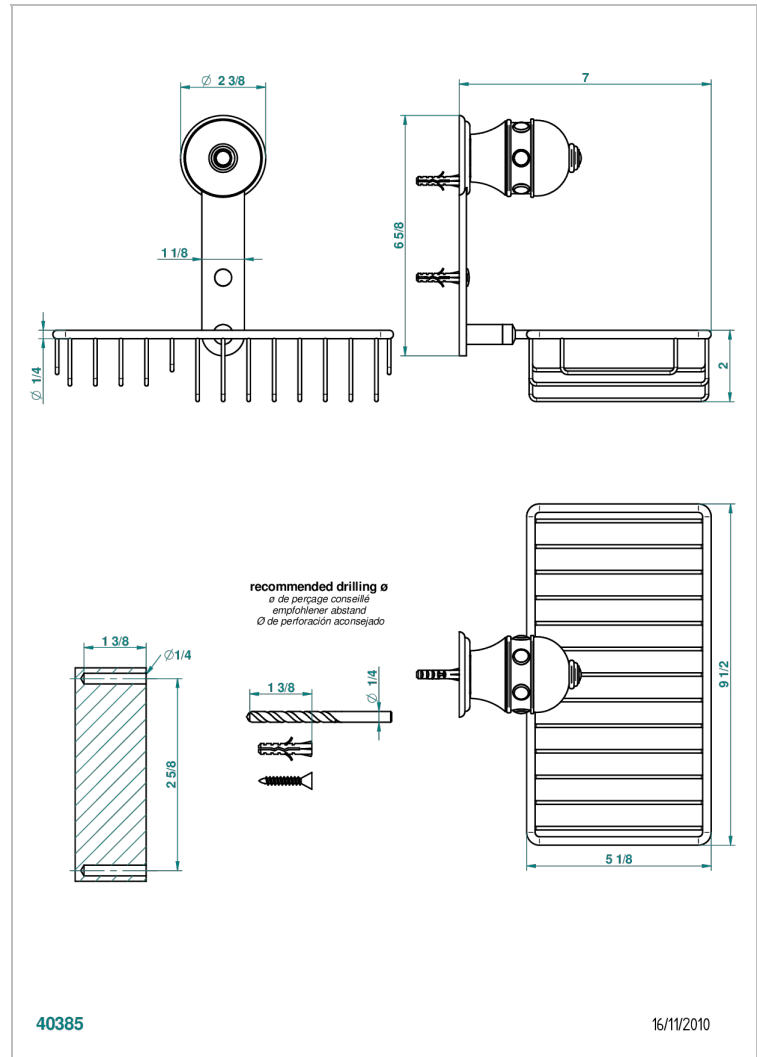

SULLY LAPIS LAZULI

A1W-2620

Soap and sponge holder, wall mounted

THG[®]
PARIS

CHARACTERISTIC

- Sully Lapis Lazuli
- Soap and sponge holder, wall mounted

AVAILABLE FINITIONS

Black ceram - D30
Blush PVD - H62
Brass color PVD - H49
Brown bronze color PVD - F33
Chrome polished - A02
Chrome polished / gold polished - G02

Matt nickel color PVD - H56
Nickel antique / Sovereign - H28
Nickel color PVD - H55
Nickel polished - B01
Soft gold - F30
Soft matt gold - F31

Umber PVD - H66