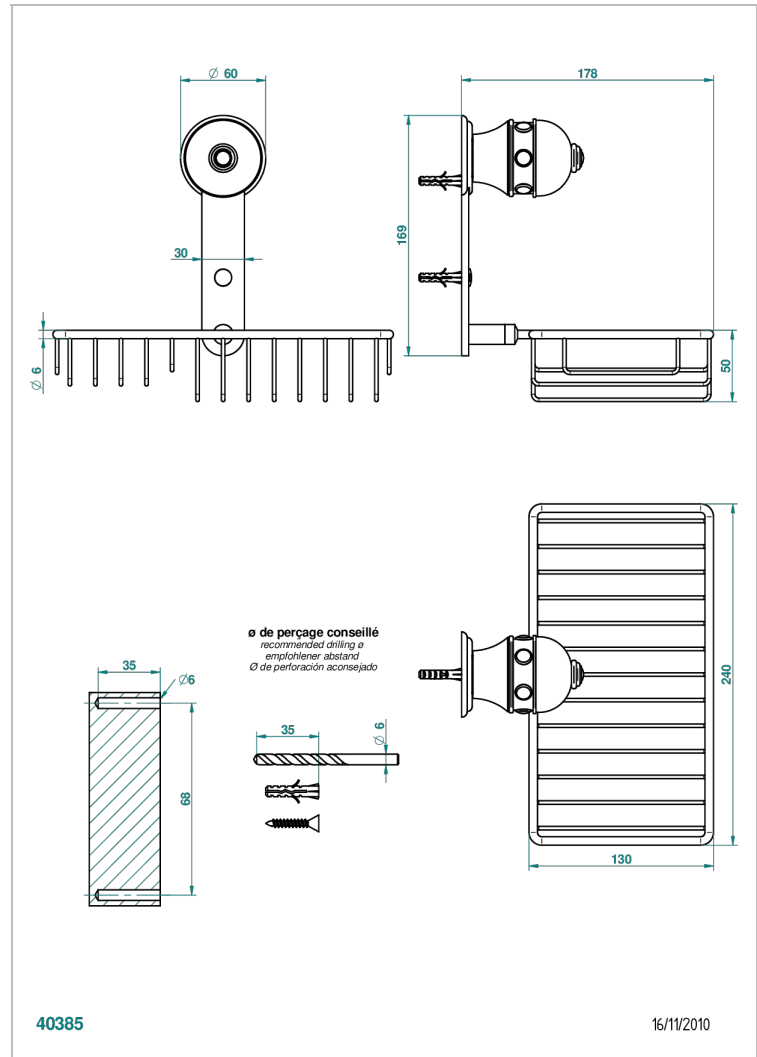

# SULLY LAPIS LAZULI

A1W-2620

Combined soap and sponge holder with flange, 240 x 130 mm

## CHARACTERISTIC

- Sully Lapis Lazuli
- Combined soap and sponge holder with flange, 240 x 130 mm