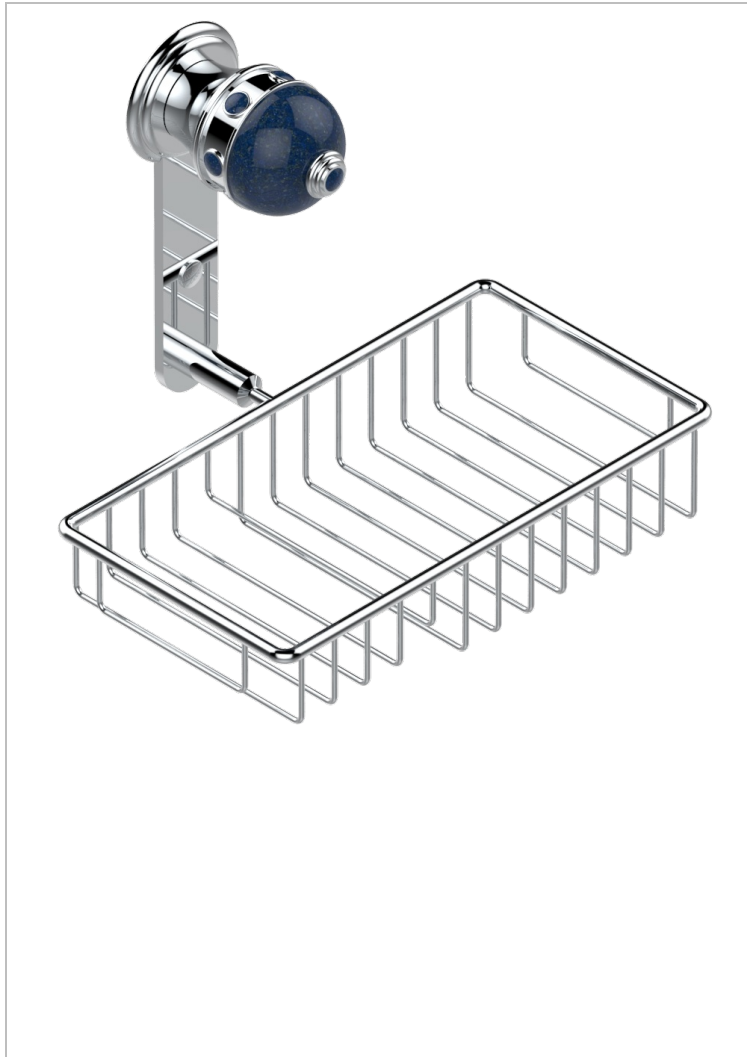

# SULLY LAPIS LAZULI

A1W-2620

Combined soap and sponge holder with flange, 240 x 130 mm

## CHARACTERISTIC

- Sully Lapis Lazuli
- Combined soap and sponge holder with flange, 240 x 130 mm

## AVAILABLE FINITIONS

Antique nickel - H28  
Black ceram - D30  
Blush PVD - H62  
Brass color PVD - H49  
Brown bronze color PVD - F33  
Gold color PVD - H52

Graphite PVD - H64  
Matt Umber PVD - H67  
Matt blush PVD - H60  
Matt brass color PVD - H50  
Matt brown bronze color PVD - F34  
Matt chrome - C02