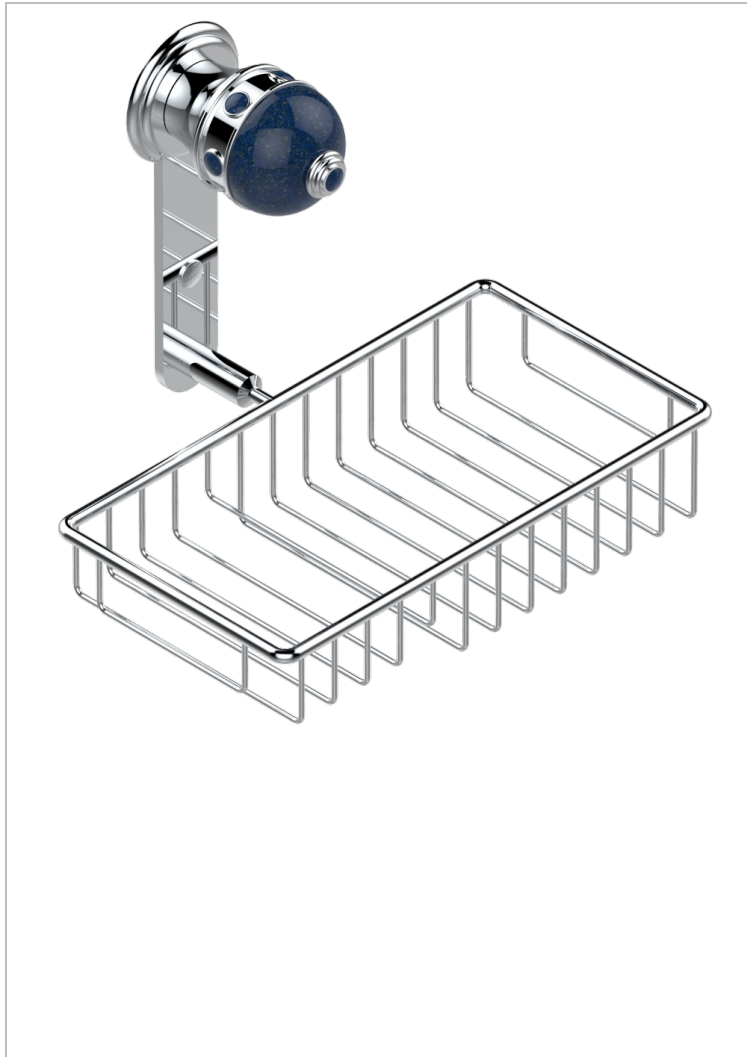

SULLY LAPIS LAZULI

A1W-2620

Combined soap and sponge holder with flange, 240 x 130 mm

THG[®]
PARIS

CHARACTERISTIC

- Sully Lapis Lazuli
- Combined soap and sponge holder with flange, 240 x 130 mm

AVAILABLE FINITIONS

Antique nickel - H28
Black ceram - D30
Blush PVD - H62
Brass color PVD - H49
Brown bronze color PVD - F33
Gold color PVD - H52

Graphite PVD - H64
Matt Umber PVD - H67
Matt blush PVD - H60
Matt brass color PVD - H50
Matt brown bronze color PVD - F34
Matt chrome - C02