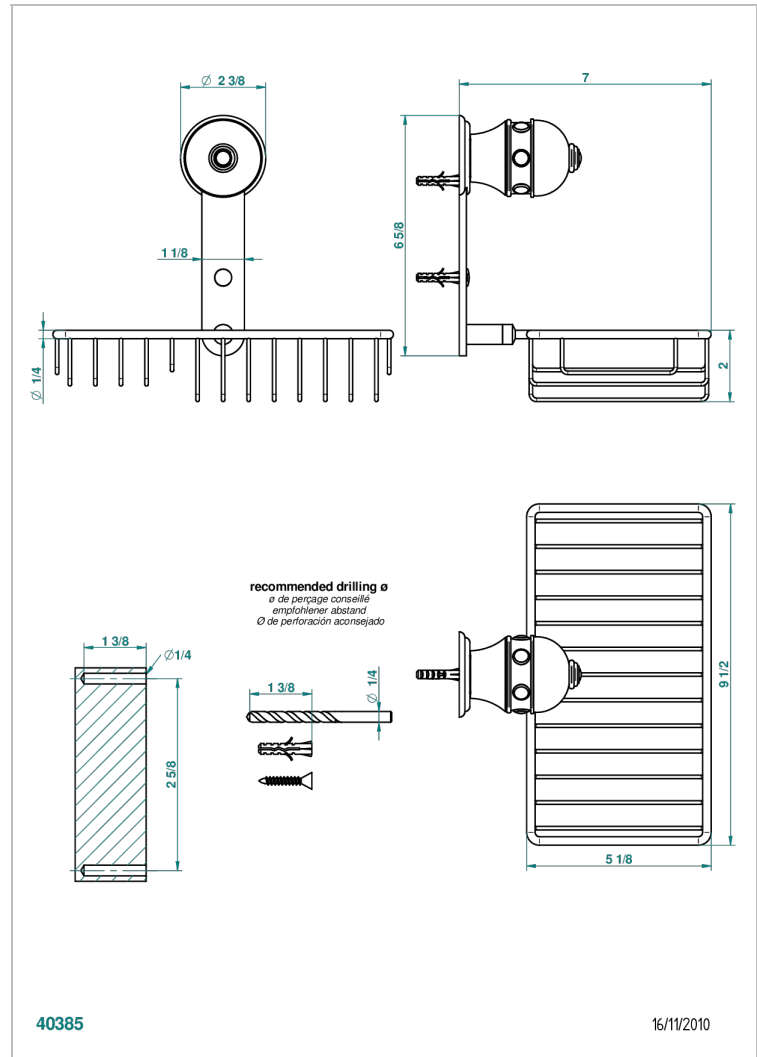

SULLY LAPIS LAZULI

A1W-2620

Combined soap and sponge holder with flange, 240 x 130 mm

THG[®]
PARIS

CHARACTERISTIC

- Sully Lapis Lazuli
- Combined soap and sponge holder with flange, 240 x 130 mm

AVAILABLE FINITIONS