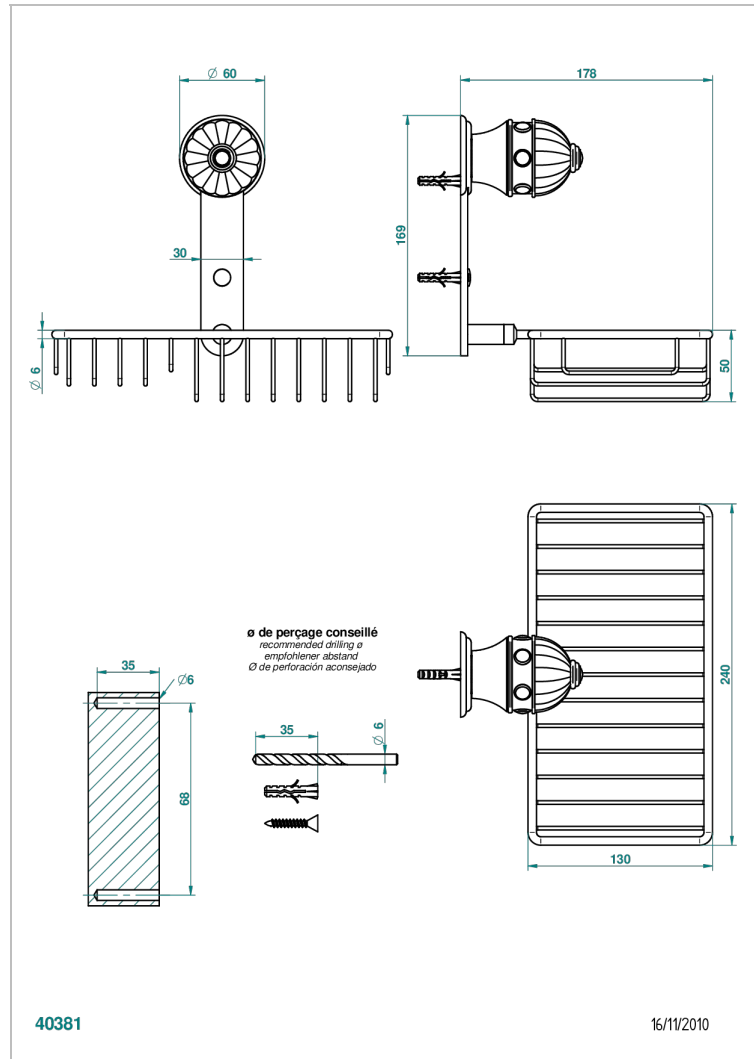

# CHEVERNY RED JASPER

A1U-2620

Soap and sponge holder, wall mounted

## CHARACTERISTIC

- Cheverny red Jasper
- Soap and sponge holder, wall mounted