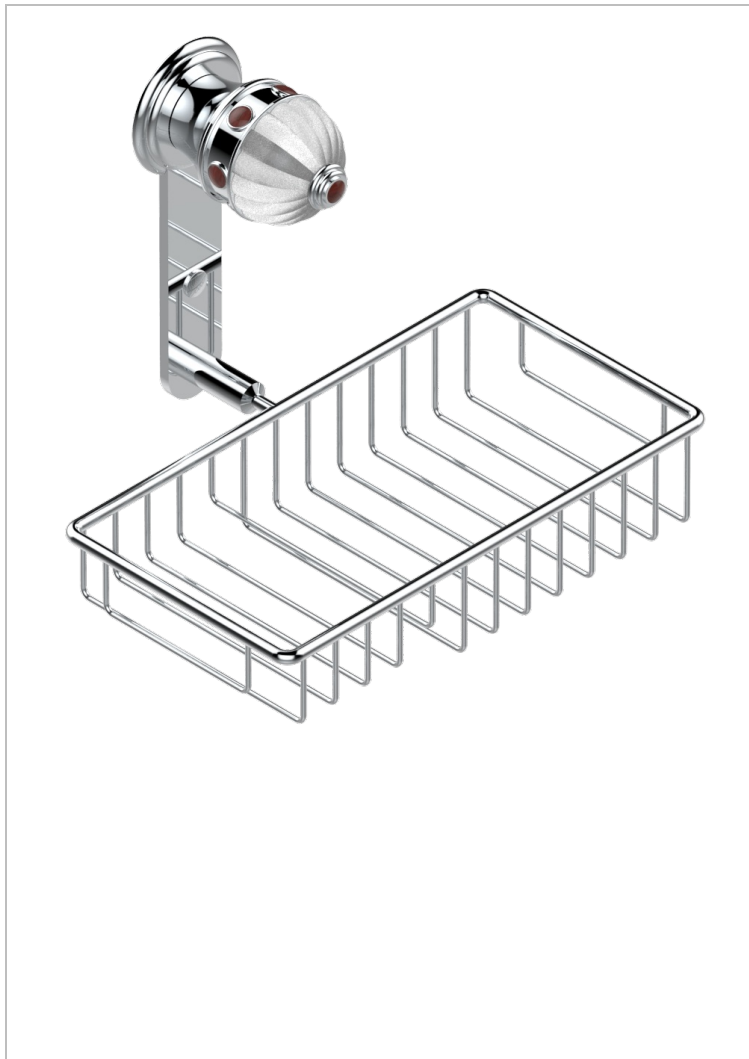

# CHEVERNY RED JASPER

A1U-2620

Soap and sponge holder, wall mounted

## CHARACTERISTIC

- Cheverny red Jasper
- Soap and sponge holder, wall mounted