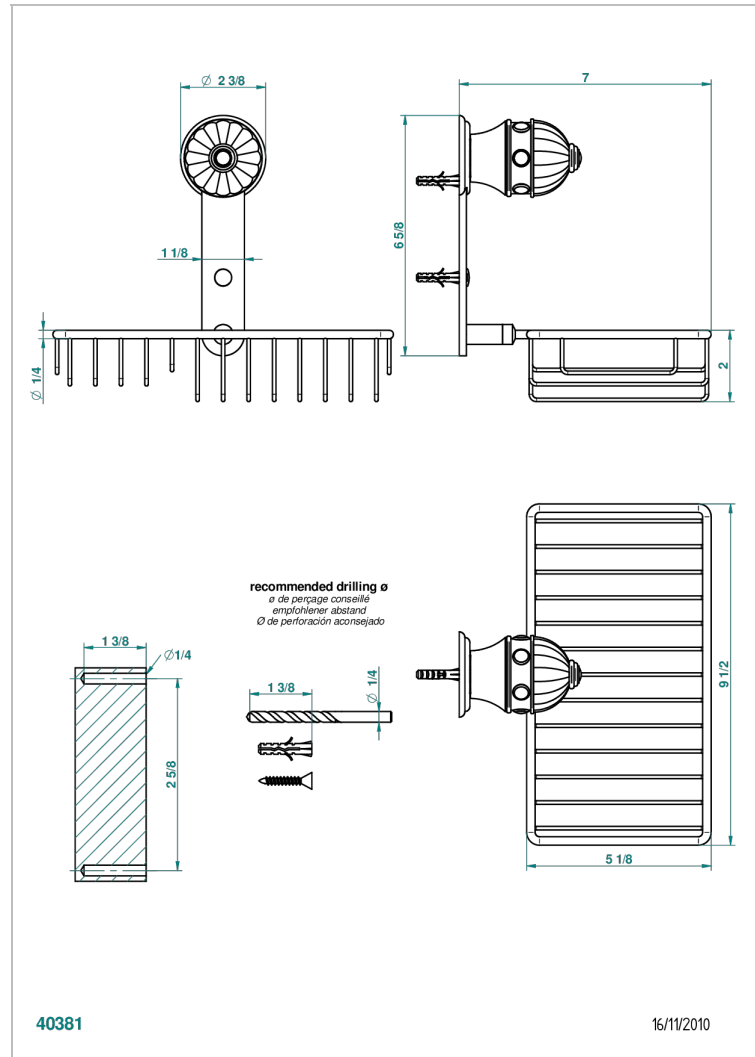

CHEVERNY RED JASPER

A1U-2620

Soap and sponge holder, wall mounted

CHARACTERISTIC

- Cheverny red Jasper
- Soap and sponge holder, wall mounted

AVAILABLE FINITIONS

Black ceram - D30
Blush PVD - H62
Brass color PVD - H49
Brown bronze color PVD - F33
Chrome polished - A02
Chrome polished / gold polished - G02

Matt nickel color PVD - H56
Nickel antique / Sovereign - H28
Nickel color PVD - H55
Nickel polished - B01
Soft gold - F30
Soft matt gold - F31

Umber PVD - H66