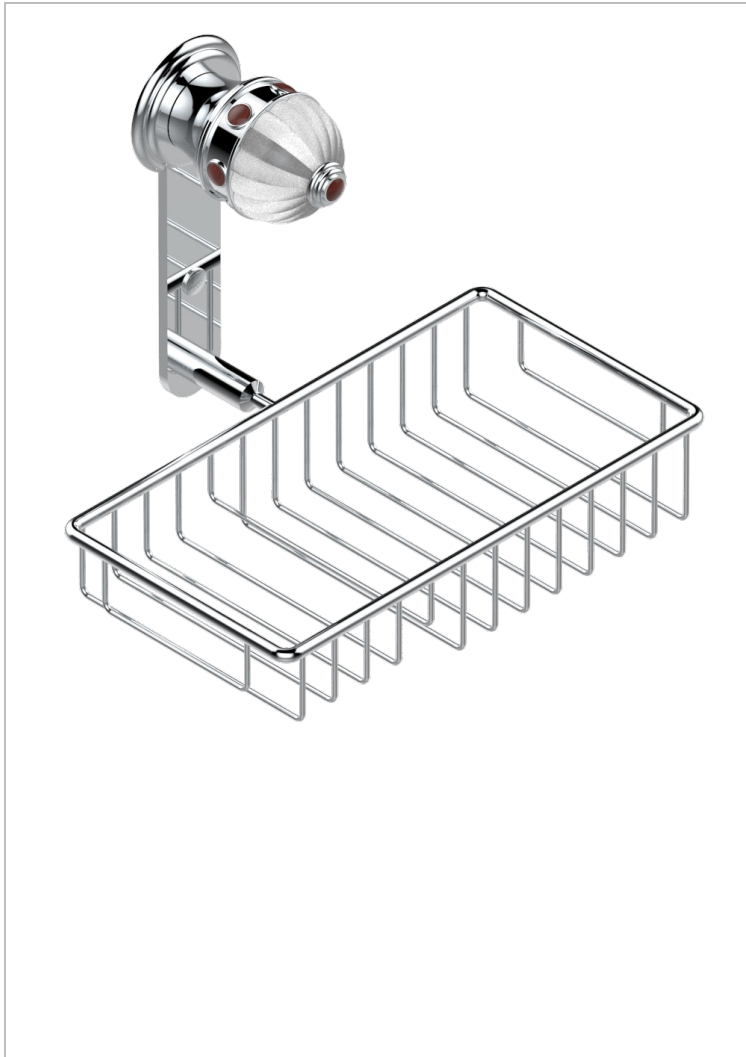

CHEVERNY RED JASPER

A1U-2620

Soap and sponge holder, wall mounted

CHARACTERISTIC

- Cheverny red Jasper
- Soap and sponge holder, wall mounted

AVAILABLE FINITIONS

Black ceram - D30
Blush PVD - H62
Brass color PVD - H49
Brown bronze color PVD - F33
Chrome polished - A02
Chrome polished / gold polished - G02

Gold color PVD - H52
Gold mat - F07
Gold polished - F01
Graphite PVD - H64
Matt Umber PVD - H67
Matt blush PVD - H60

Matt brass color PVD - H50
Matt brown bronze color PVD - F34
Matt chrome (American satin) - C02
Matt gold color PVD - H53
Matt graphite PVD - H65
Matt nickel (American satin) - C01

Matt nickel color PVD - H56
Nickel antique / Sovereign - H28
Nickel color PVD - H55
Nickel polished - B01
Soft gold - F30
Soft matt gold - F31

Umber PVD - H66