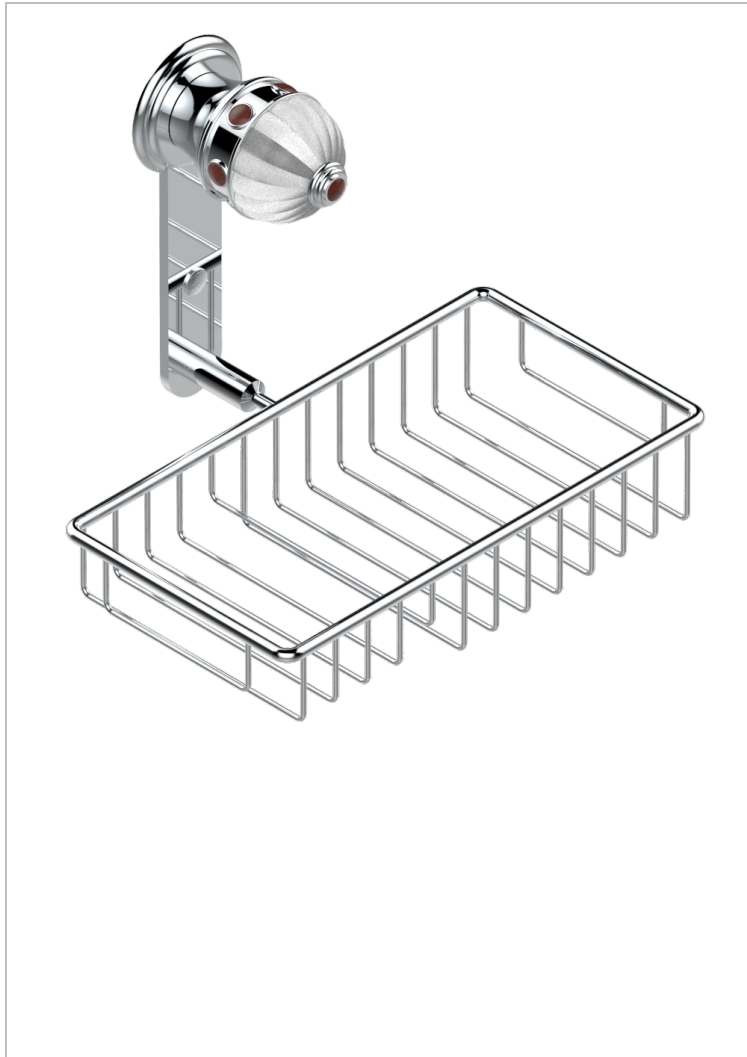

AMBOISE RED JASPER

A1L-2620

Soap and sponge holder, wall mounted

CHARACTERISTIC

- Amboise Red Jasper
- Soap and sponge holder, wall mounted

AVAILABLE FINITIONS

Black ceram - D30
Blush PVD - H62
Brass color PVD - H49
Brown bronze color PVD - F33
Chrome polished - A02
Chrome polished / gold polished - G02

Gold color PVD - H52
Gold mat - F07
Gold polished - F01
Graphite PVD - H64
Matt Umber PVD - H67
Matt blush PVD - H60

Matt brass color PVD - H50
Matt brown bronze color PVD - F34
Matt chrome (American satin) - C02
Matt gold color PVD - H53
Matt graphite PVD - H65
Matt nickel (American satin) - C01

Matt nickel color PVD - H56
Nickel antique / Sovereign - H28
Nickel color PVD - H55
Nickel polished - B01
Soft gold - F30
Soft matt gold - F31

Umber PVD - H66