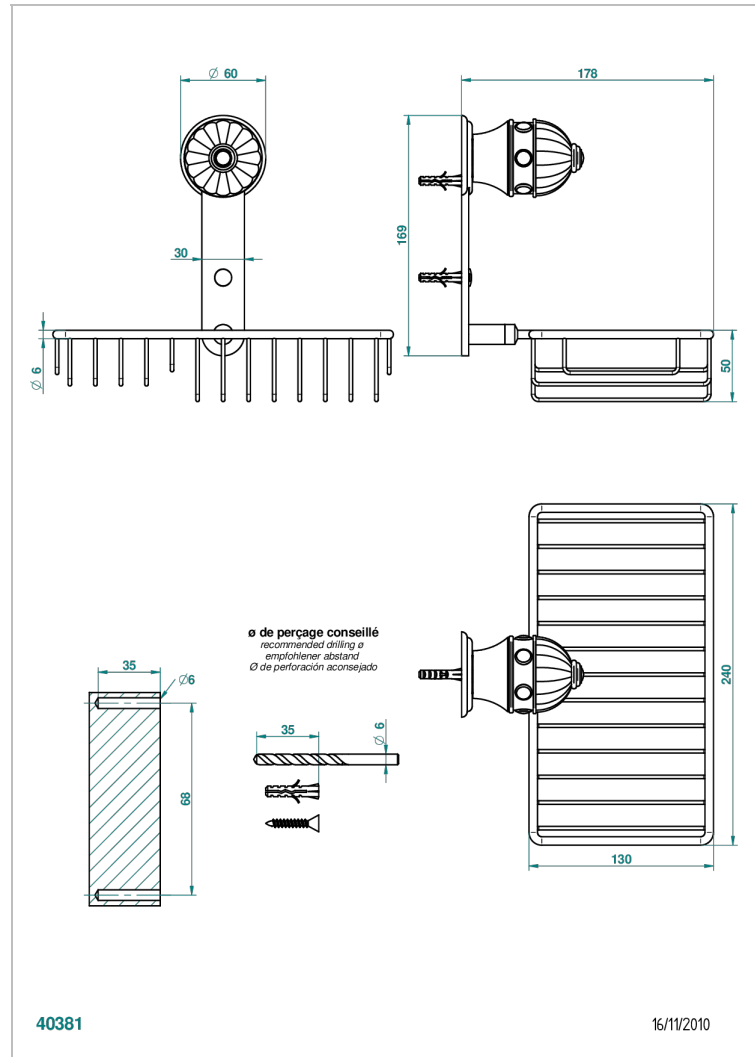

AMBOISE RED JASPER

A1L-2620

Soap and sponge holder, wall mounted

CHARACTERISTIC

- Amboise Red Jasper
- Soap and sponge holder, wall mounted

AVAILABLE FINITIONS

Black ceram - D30
Blush PVD - H62
Brass color PVD - H49
Brown bronze color PVD - F33
Chrome polished - A02
Chrome polished / gold polished - G02