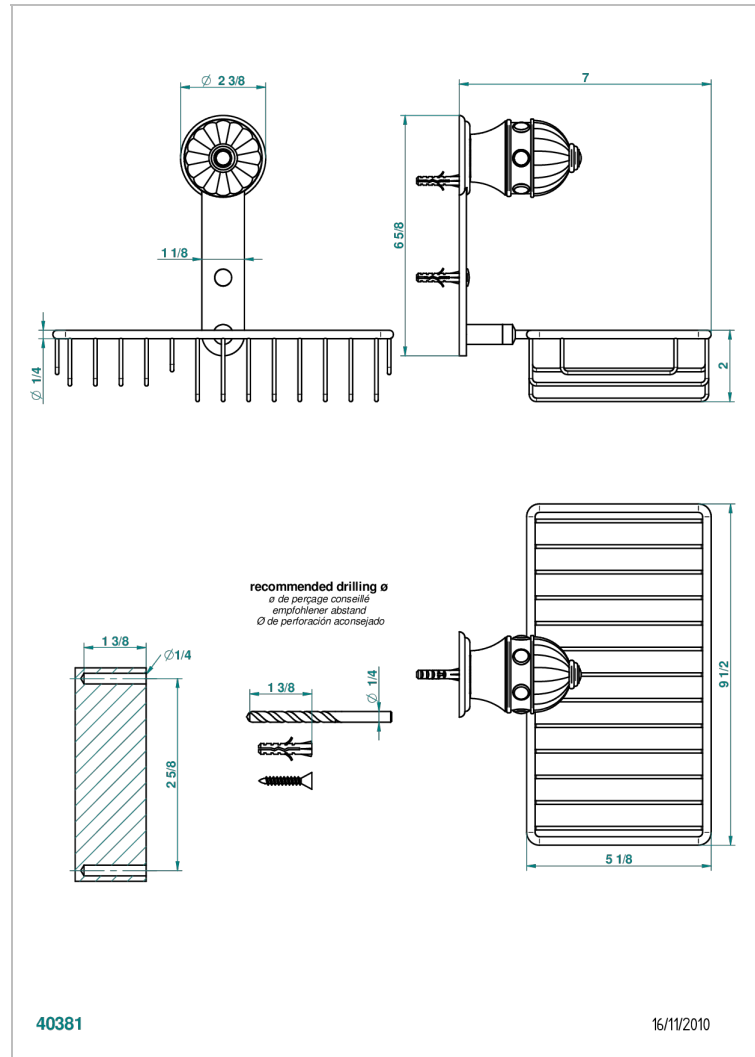

AMBOISE RED JASPER

A1L-2620

Soap and sponge holder, wall mounted

CHARACTERISTIC

- Amboise Red Jasper
- Soap and sponge holder, wall mounted

AVAILABLE FINITIONS

Black ceram - D30
 Blush PVD - H62
 Brass color PVD - H49
 Brown bronze color PVD - F33
 Chrome polished - A02
 Chrome polished / gold polished - G02

Matt nickel color PVD - H56
 Nickel antique / Sovereign - H28
 Nickel color PVD - H55
 Nickel polished - B01
 Soft gold - F30
 Soft matt gold - F31

Umber PVD - H66