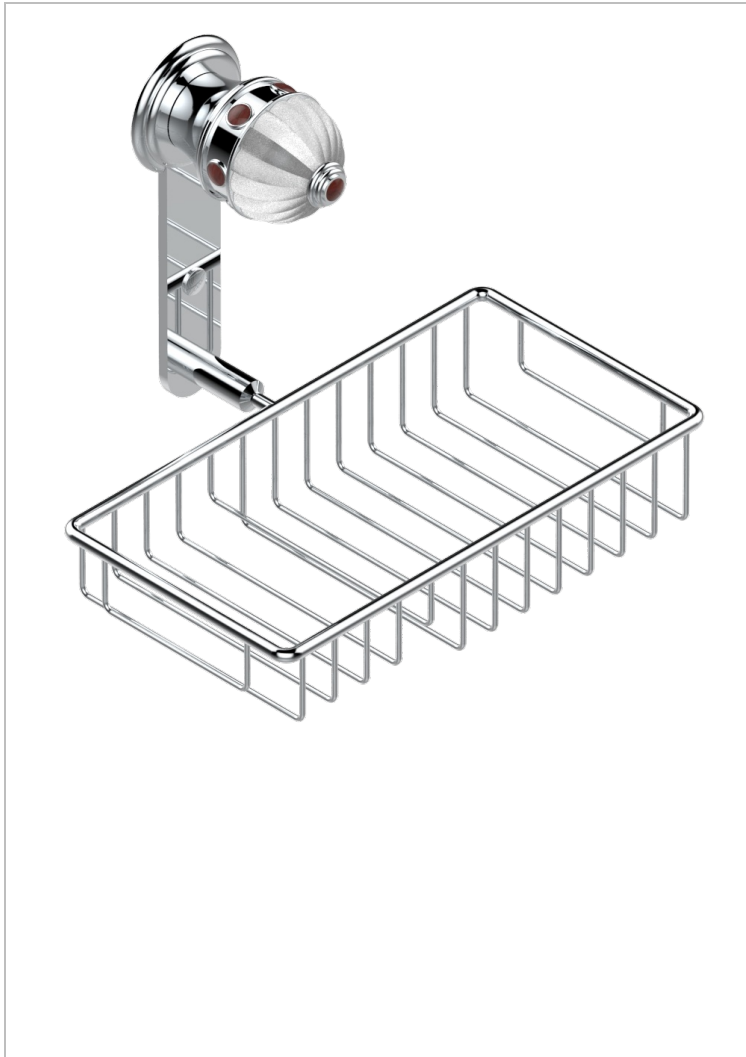

AMBOISE RED JASPER

A1L-2620

Soap and sponge holder, wall mounted

CHARACTERISTIC

- Amboise Red Jasper
- Soap and sponge holder, wall mounted

AVAILABLE FINITIONS

Black ceram - D30
 Blush PVD - H62
 Brass color PVD - H49
 Brown bronze color PVD - F33
 Chrome polished - A02
 Chrome polished / gold polished - G02

Gold color PVD - H52
 Gold mat - F07
 Gold polished - F01
 Graphite PVD - H64
 Matt Umber PVD - H67
 Matt blush PVD - H60

Matt brass color PVD - H50
 Matt brown bronze color PVD - F34
 Matt chrome (American satin) - C02
 Matt gold color PVD - H53
 Matt graphite PVD - H65
 Matt nickel (American satin) - C01

Matt nickel color PVD - H56
 Nickel antique / Sovereign - H28
 Nickel color PVD - H55
 Nickel polished - B01
 Soft gold - F30
 Soft matt gold - F31

Umber PVD - H66