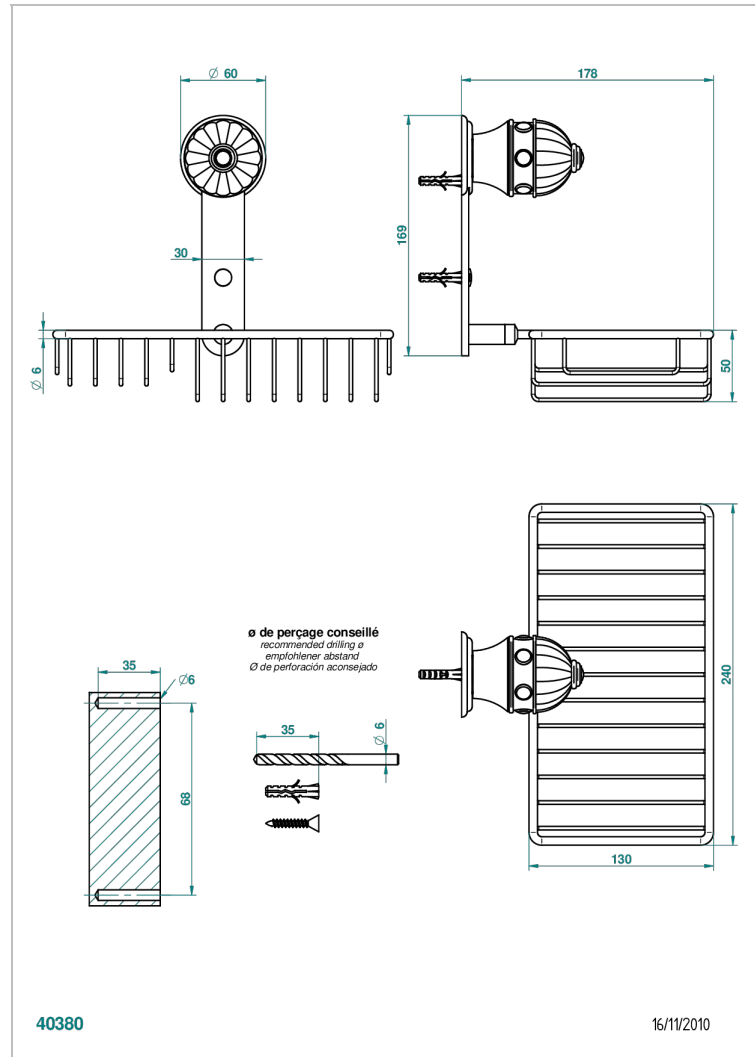

CHEVERNY LAPIS LAZULI

A1T-2620

Soap and sponge holder, wall mounted

THG[®]
PARIS

CHARACTERISTIC

- Cheverny Lapis Lazuli
- Soap and sponge holder, wall mounted

AVAILABLE FINITIONS

Black ceram - D30
Blush PVD - H62
Brass color PVD - H49
Brown bronze color PVD - F33
Chrome polished - A02
Chrome polished / gold polished - G02