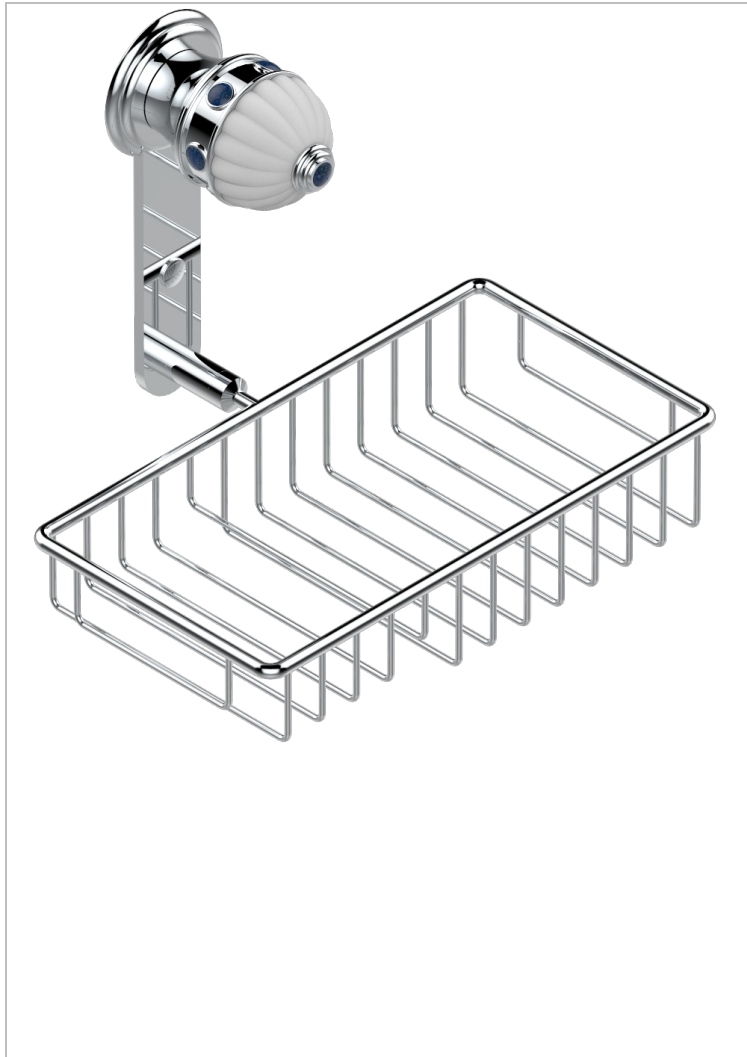

CHEVERNY LAPIS LAZULI

A1T-2620

Soap and sponge holder, wall mounted

THG[®]
PARIS

CHARACTERISTIC

- Cheverny Lapis Lazuli
- Soap and sponge holder, wall mounted

AVAILABLE FINITIONS

Black ceram - D30
Blush PVD - H62
Brass color PVD - H49
Brown bronze color PVD - F33
Chrome polished - A02
Chrome polished / gold polished - G02

Gold color PVD - H52
Gold mat - F07
Gold polished - F01
Graphite PVD - H64
Matt Umber PVD - H67
Matt blush PVD - H60

Matt brass color PVD - H50
Matt brown bronze color PVD - F34
Matt chrome (American satin) - C02
Matt gold color PVD - H53
Matt graphite PVD - H65
Matt nickel (American satin) - C01

Matt nickel color PVD - H56
Nickel antique / Sovereign - H28
Nickel color PVD - H55
Nickel polished - B01
Soft gold - F30
Soft matt gold - F31

Umber PVD - H66