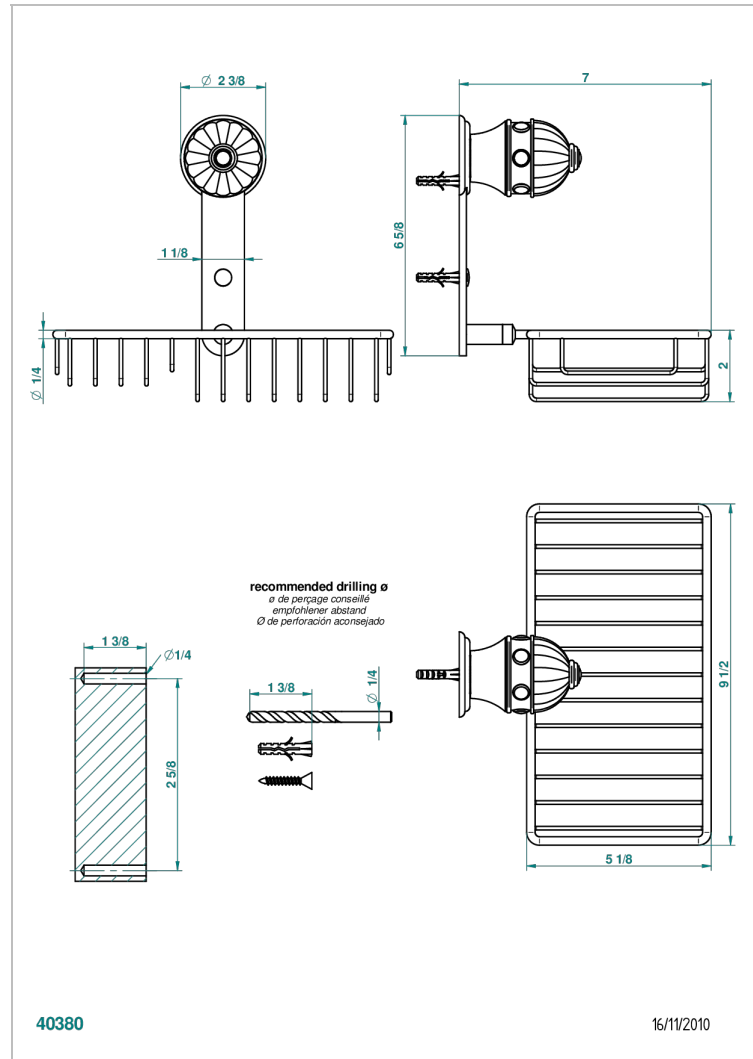

# CHEVERNY LAPIS LAZULI

A1T-2620

Soap and sponge holder, wall mounted

## CHARACTERISTIC

- Cheverny Lapis Lazuli
- Soap and sponge holder, wall mounted