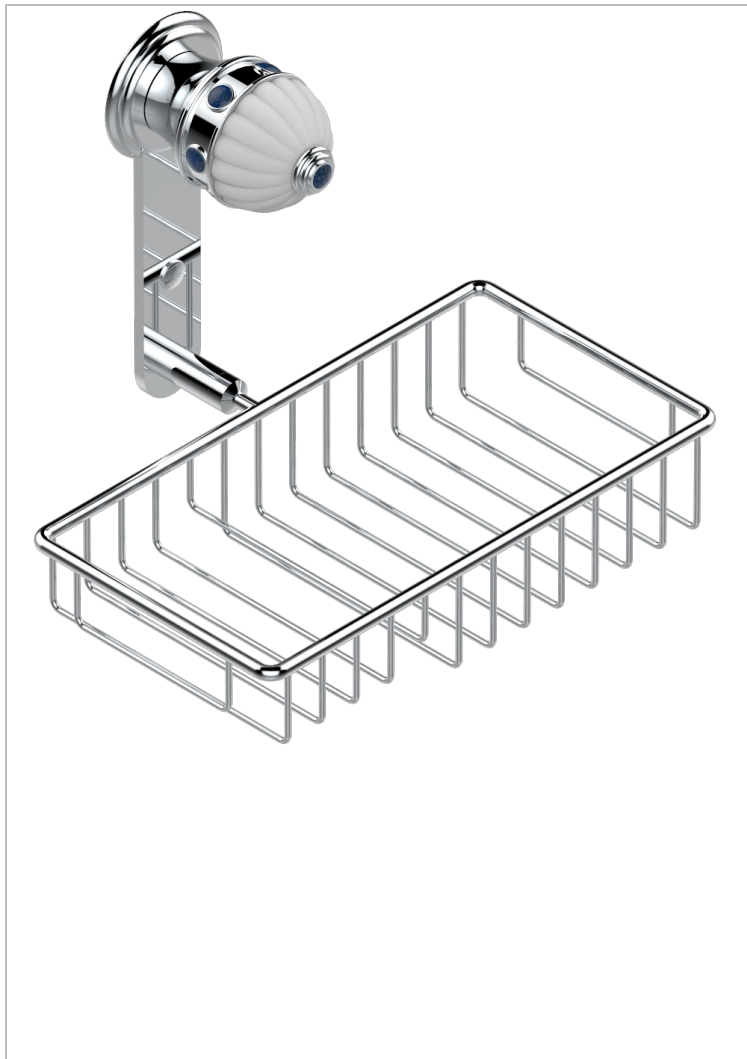

# CHEVERNY LAPIS LAZULI

A1T-2620

Soap and sponge holder, wall mounted

## CHARACTERISTIC

- Cheverny Lapis Lazuli
- Soap and sponge holder, wall mounted