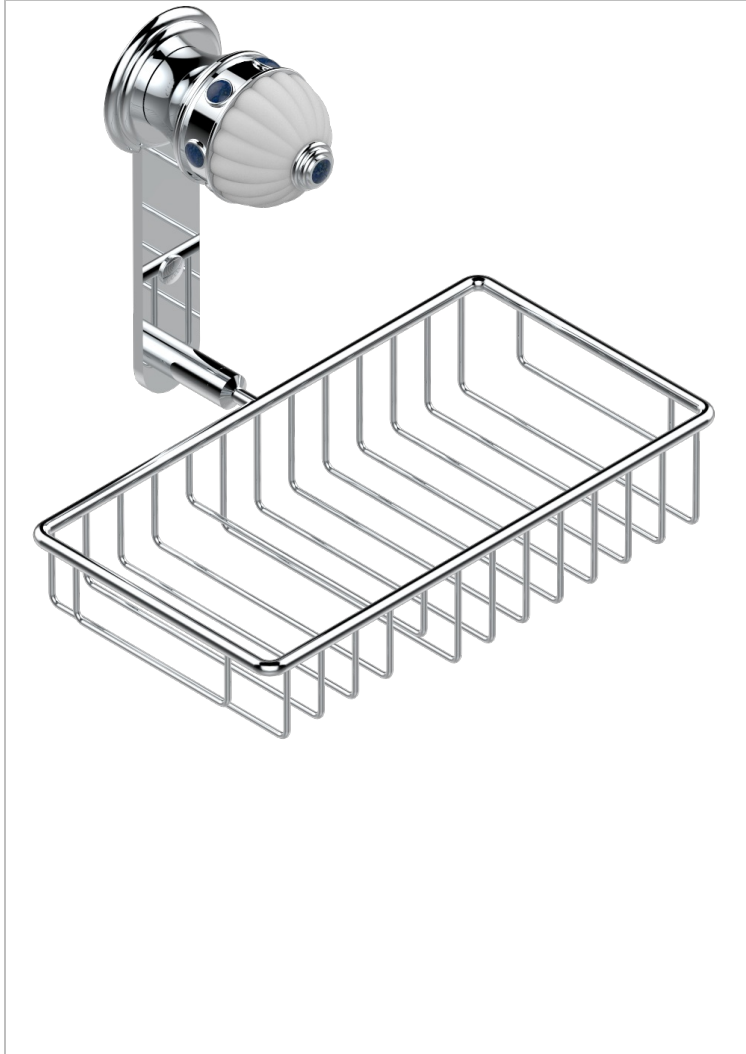

CHEVERNY LAPIS LAZULI

A1T-2620

Combined soap and sponge holder with flange, 240 x 130 mm

THG[®]
PARIS

CHARACTERISTIC

- Cheverny Lapis Lazuli
- Combined soap and sponge holder with flange, 240 x 130 mm

AVAILABLE FINITIONS

Antique nickel - H28
Black ceram - D30
Blush PVD - H62
Brass color PVD - H49
Brown bronze color PVD - F33
Gold color PVD - H52

Graphite PVD - H64
Matt Umber PVD - H67
Matt blush PVD - H60
Matt brass color PVD - H50
Matt brown bronze color PVD - F34
Matt chrome - C02