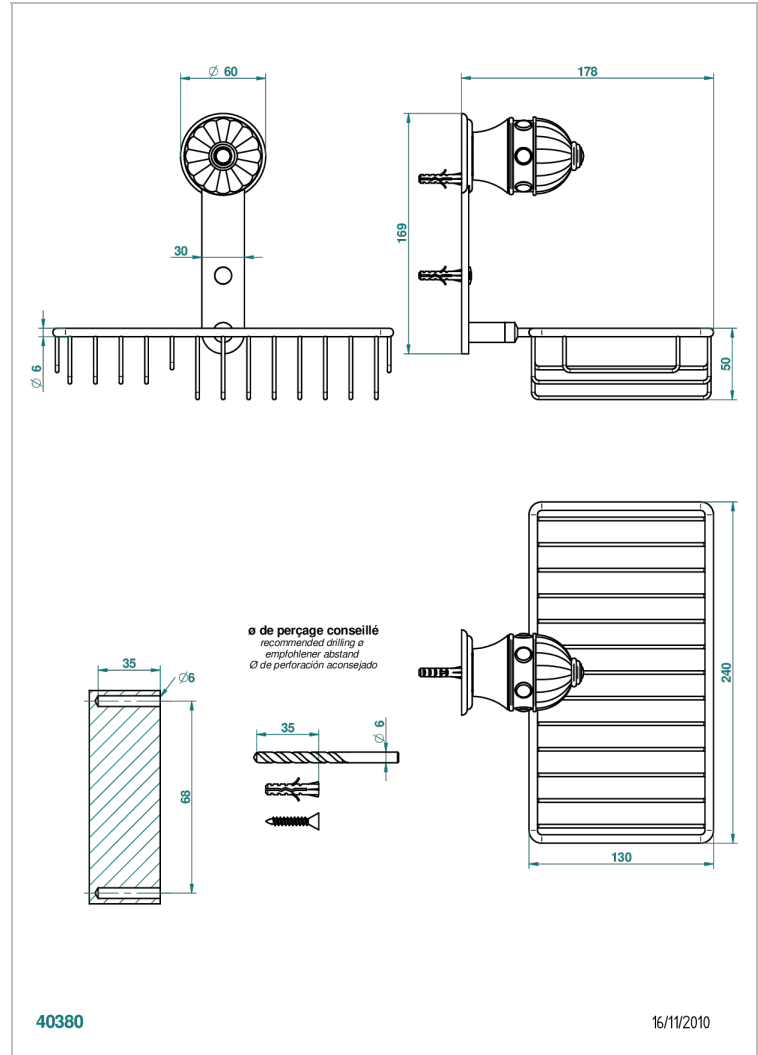

CHEVERNY LAPIS LAZULI

A1T-2620

Combined soap and sponge holder with flange, 240 x 130 mm

THG[®]
PARIS

CHARACTERISTIC

- Cheverny Lapis Lazuli
- Combined soap and sponge holder with flange, 240 x 130 mm

AVAILABLE FINITIONS