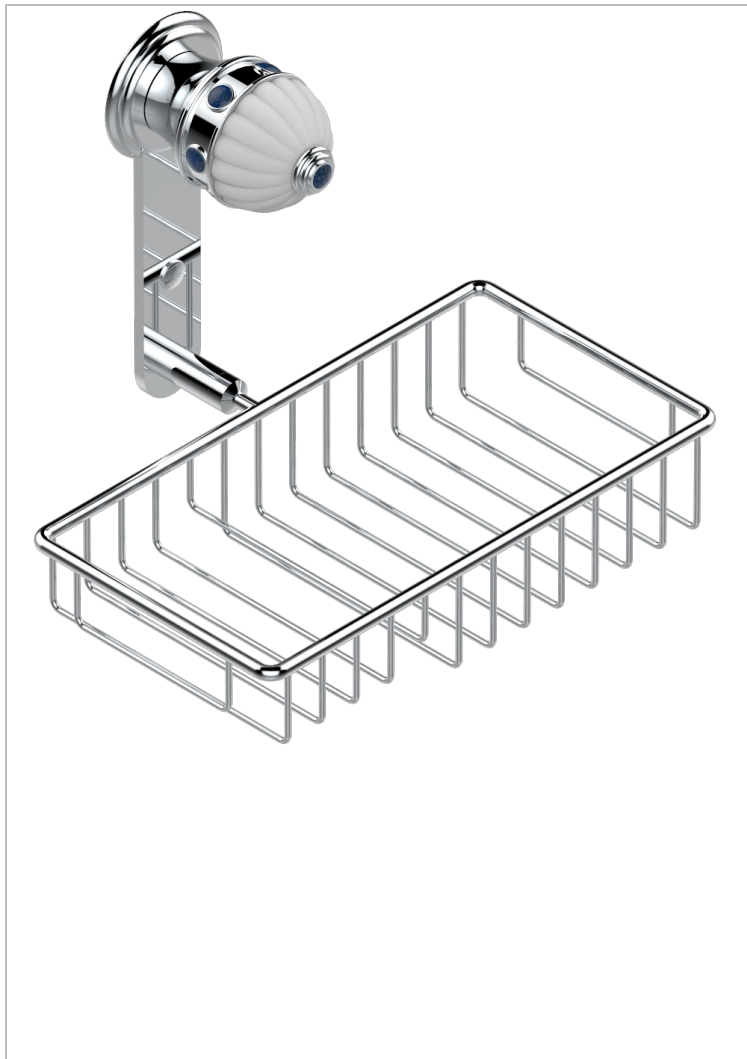

CHEVERNY LAPIS LAZULI

A1T-2620

Combined soap and sponge holder with flange, 240 x 130 mm

CHARACTERISTIC

- Cheverny Lapis Lazuli
- Combined soap and sponge holder with flange, 240 x 130 mm

AVAILABLE FINITIONS

Antique nickel - H28
 Black ceram - D30
 Blush PVD - H62
 Brass color PVD - H49
 Brown bronze color PVD - F33
 Gold color PVD - H52

Graphite PVD - H64
 Matt Umber PVD - H67
 Matt blush PVD - H60
 Matt brass color PVD - H50
 Matt brown bronze color PVD - F34
 Matt chrome - C02