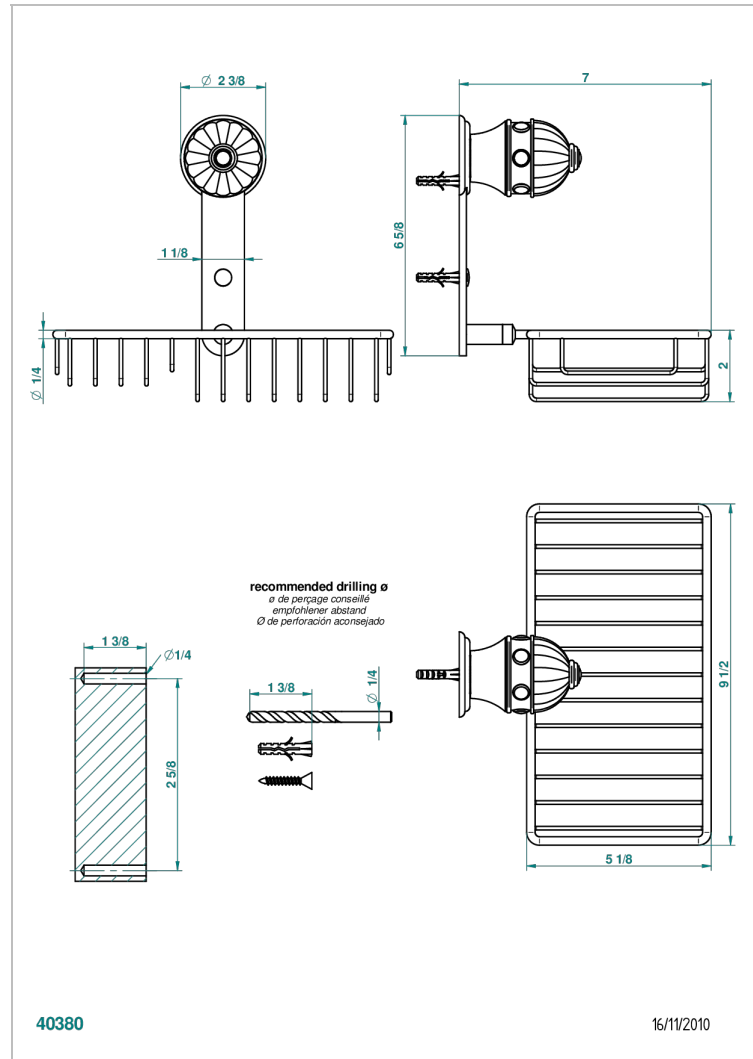

CHEVERNY LAPIS LAZULI

A1T-2620

Combined soap and sponge holder with flange, 240 x 130 mm

CHARACTERISTIC

- Cheverny Lapis Lazuli
- Combined soap and sponge holder with flange, 240 x 130 mm

AVAILABLE FINITIONS