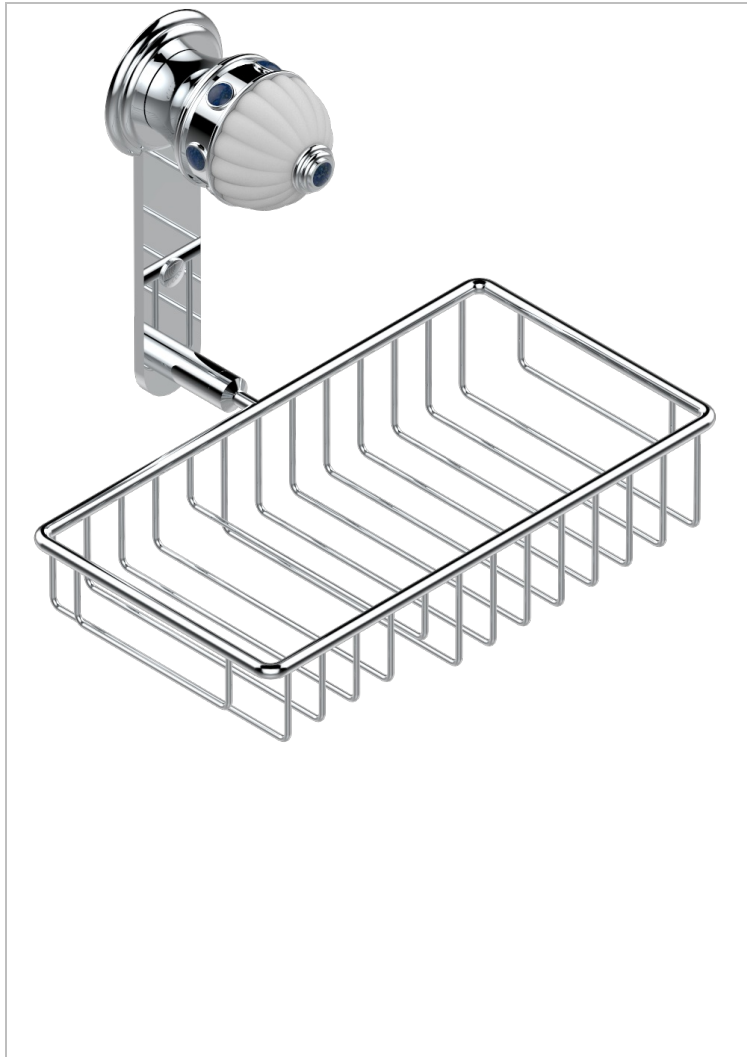

# AMBOISE LAPIS LAZULI

A1K-2620

Soap and sponge holder, wall mounted

## CHARACTERISTIC

- Amboise Lapis Lazuli
- Soap and sponge holder, wall mounted