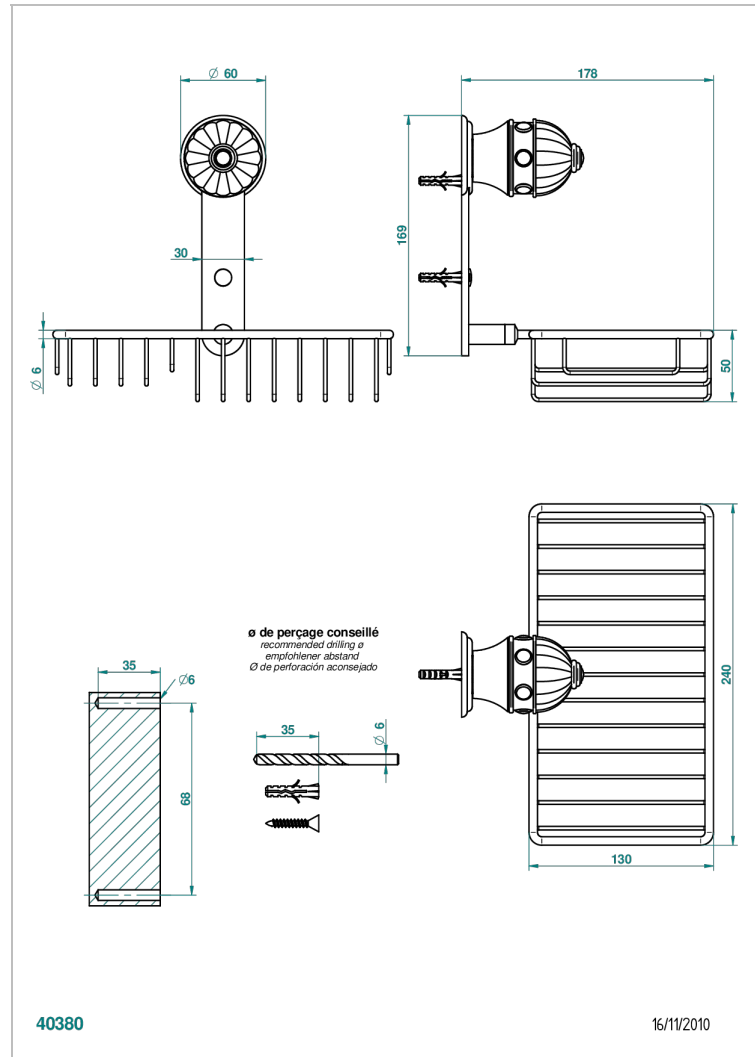

# AMBOISE LAPIS LAZULI

A1K-2620

Soap and sponge holder, wall mounted

## CHARACTERISTIC

- Amboise Lapis Lazuli
- Soap and sponge holder, wall mounted