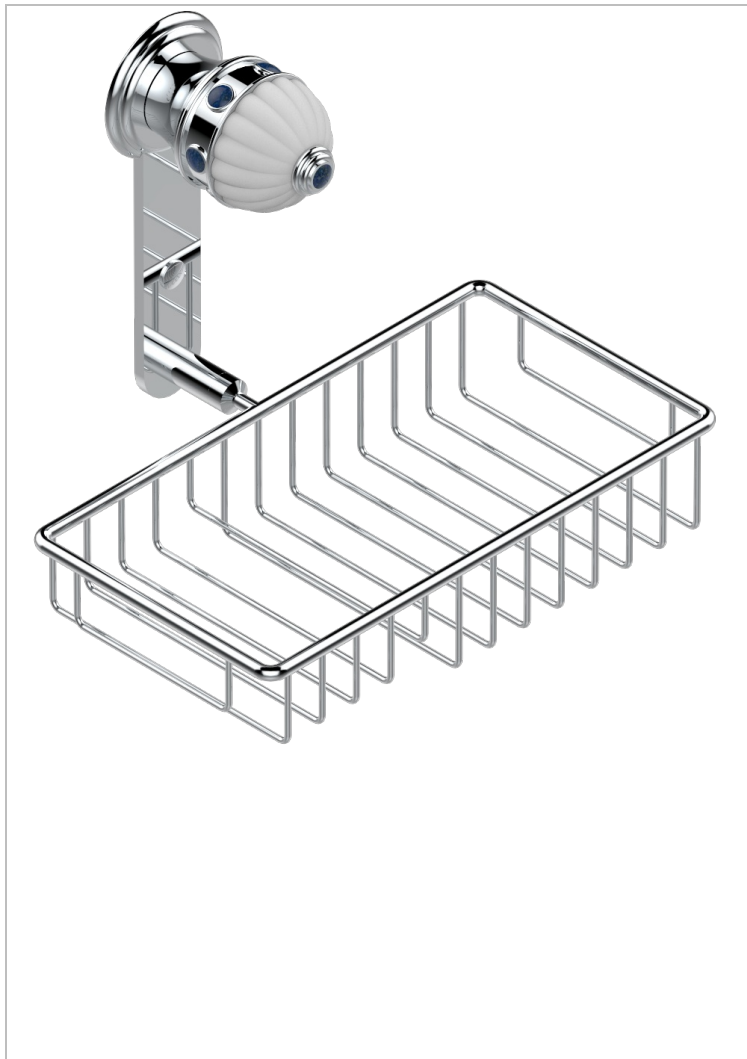

AMBOISE LAPIS LAZULI

A1K-2620

Soap and sponge holder, wall mounted

40380

16/11/2010

CHARACTERISTIC

- Amboise Lapis Lazuli
- Soap and sponge holder, wall mounted

AVAILABLE FINITIONS

Black ceram - D30
Blush PVD - H62
Brass color PVD - H49
Brown bronze color PVD - F33
Chrome polished - A02
Chrome polished / gold polished - G02

Gold color PVD - H52
Gold mat - F07
Gold polished - F01
Graphite PVD - H64
Matt Umber PVD - H67
Matt blush PVD - H60