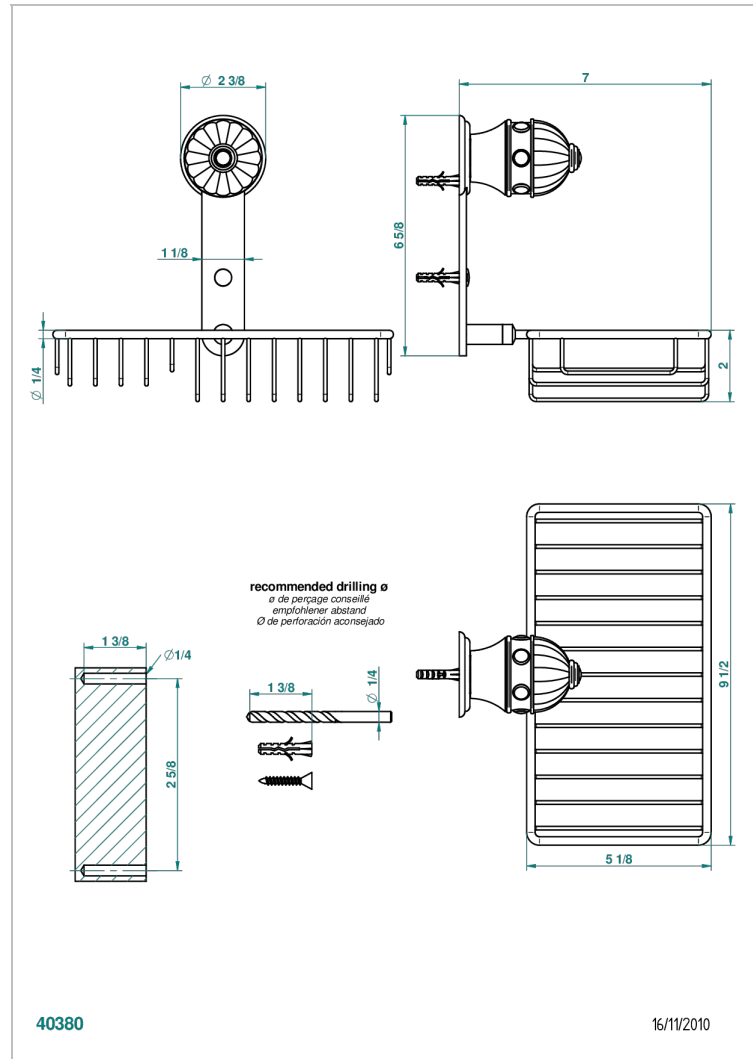

AMBOISE LAPIS LAZULI

A1K-2620

Soap and sponge holder, wall mounted

40380

16/11/2010

CHARACTERISTIC

- Amboise Lapis Lazuli
- Soap and sponge holder, wall mounted

AVAILABLE FINITIONS

Umber PVD - H66