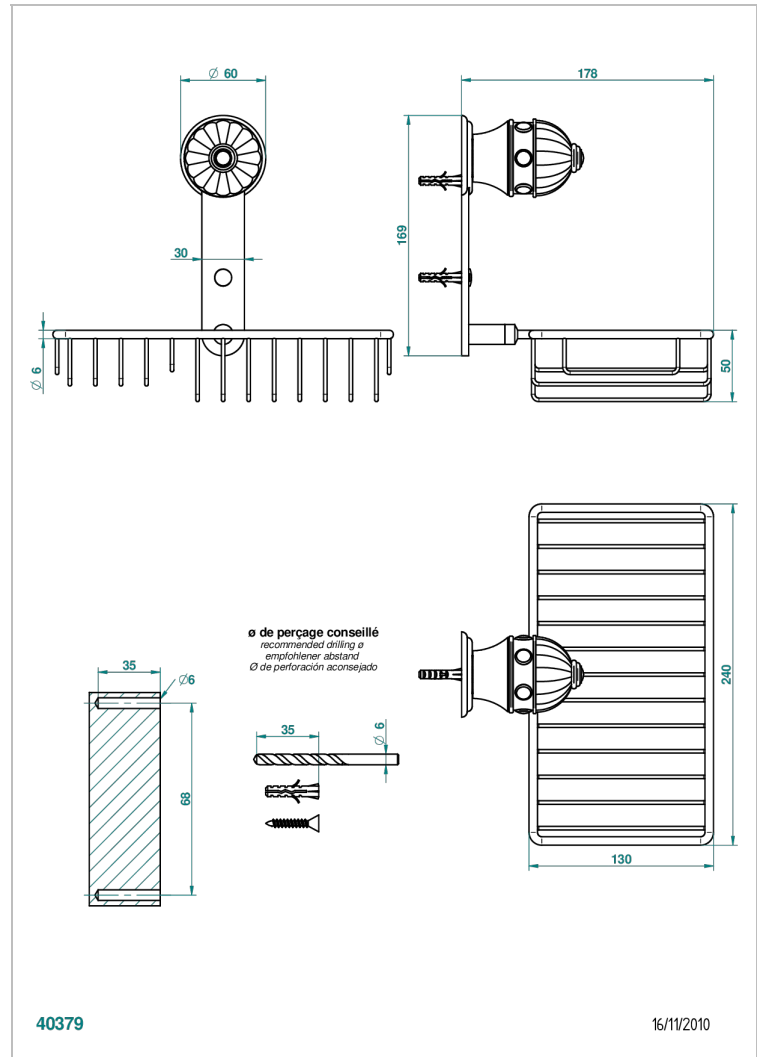

CHEVERNY MALACHITE

A1S-2620

Soap and sponge holder, wall mounted

THG[®]
PARIS

CHARACTERISTIC

- Cheverny Malachite
- Soap and sponge holder, wall mounted

AVAILABLE FINITIONS

Black ceram - D30
Blush PVD - H62
Brass color PVD - H49
Brown bronze color PVD - F33
Chrome polished - A02
Chrome polished / gold polished - G02

Matt nickel color PVD - H56
Nickel antique / Sovereign - H28
Nickel color PVD - H55
Nickel polished - B01
Soft gold - F30
Soft matt gold - F31

Umber PVD - H66