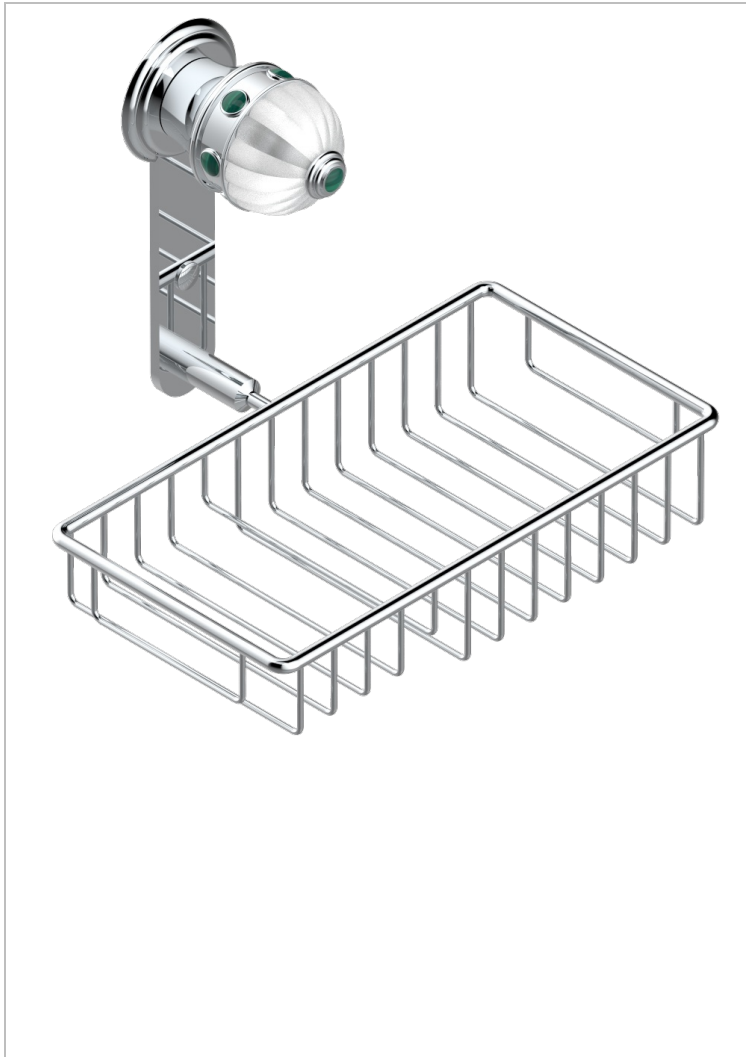

CHEVERNY MALACHITE

A1S-2620

Soap and sponge holder, wall mounted

THG[®]
PARIS

CHARACTERISTIC

- Cheverny Malachite
- Soap and sponge holder, wall mounted

AVAILABLE FINITIONS

Black ceram - D30
Blush PVD - H62
Brass color PVD - H49
Brown bronze color PVD - F33
Chrome polished - A02
Chrome polished / gold polished - G02

Gold color PVD - H52
Gold mat - F07
Gold polished - F01
Graphite PVD - H64
Matt Umber PVD - H67
Matt blush PVD - H60

Matt brass color PVD - H50
Matt brown bronze color PVD - F34
Matt chrome (American satin) - C02
Matt gold color PVD - H53
Matt graphite PVD - H65
Matt nickel (American satin) - C01

Matt nickel color PVD - H56
Nickel antique / Sovereign - H28
Nickel color PVD - H55
Nickel polished - B01
Soft gold - F30
Soft matt gold - F31

Umber PVD - H66