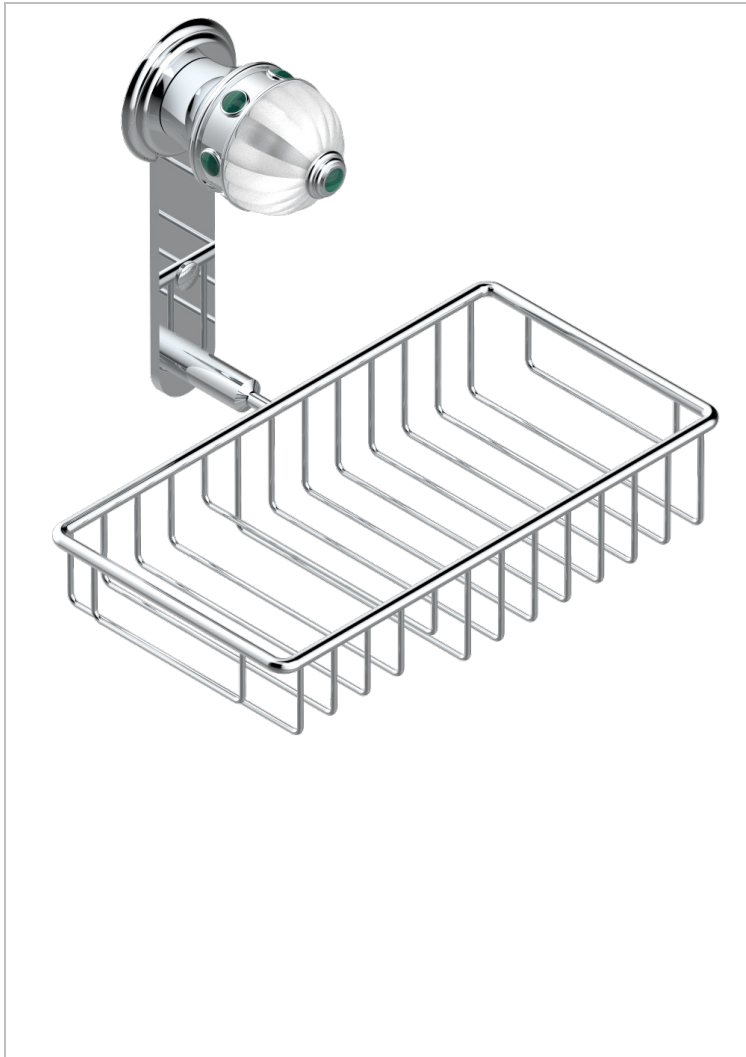

CHEVERNY MALACHITE

A1S-2620

Soap and sponge holder, wall mounted

CHARACTERISTIC

- Cheverny Malachite
- Soap and sponge holder, wall mounted

AVAILABLE FINITIONS

Black ceram - D30
 Blush PVD - H62
 Brass color PVD - H49
 Brown bronze color PVD - F33
 Chrome polished - A02
 Chrome polished / gold polished - G02

Gold color PVD - H52
 Gold mat - F07
 Gold polished - F01
 Graphite PVD - H64
 Matt Umber PVD - H67
 Matt blush PVD - H60

Matt brass color PVD - H50
 Matt brown bronze color PVD - F34
 Matt chrome (American satin) - C02
 Matt gold color PVD - H53
 Matt graphite PVD - H65
 Matt nickel (American satin) - C01

Matt nickel color PVD - H56
 Nickel antique / Sovereign - H28
 Nickel color PVD - H55
 Nickel polished - B01
 Soft gold - F30
 Soft matt gold - F31

Umber PVD - H66