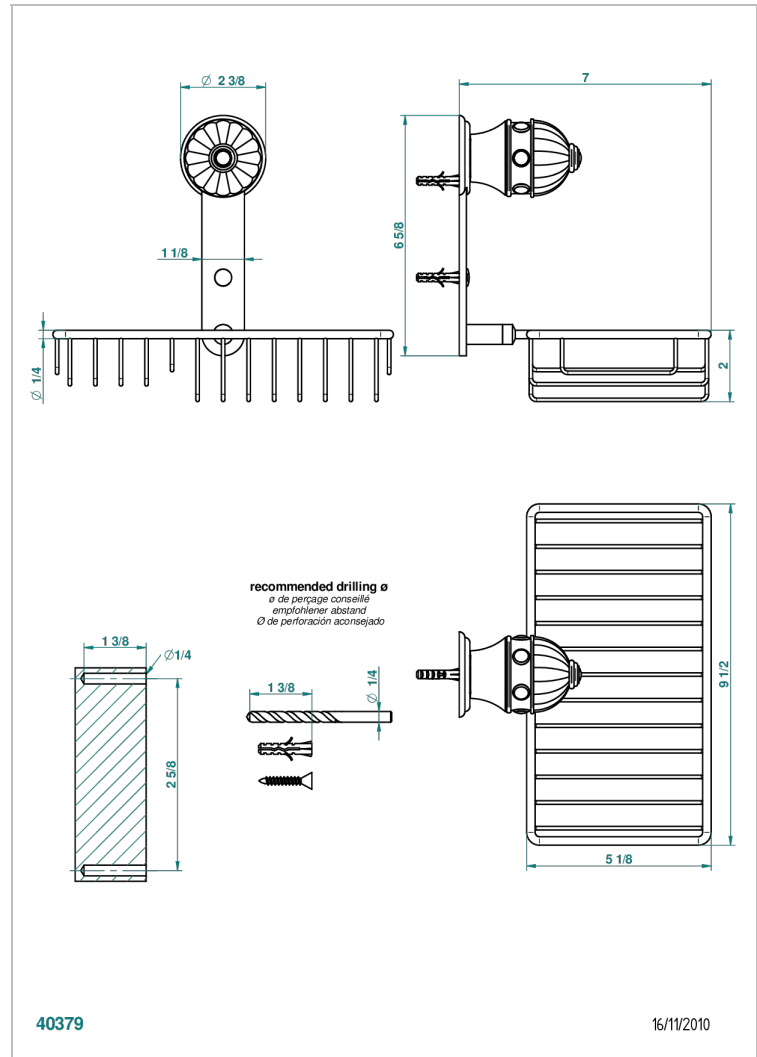

CHEVERNY MALACHITE

A1S-2620

Soap and sponge holder, wall mounted

CHARACTERISTIC

- Cheverny Malachite
- Soap and sponge holder, wall mounted

AVAILABLE FINITIONS

Black ceram - D30
 Blush PVD - H62
 Brass color PVD - H49
 Brown bronze color PVD - F33
 Chrome polished - A02
 Chrome polished / gold polished - G02

Matt nickel color PVD - H56
 Nickel antique / Sovereign - H28
 Nickel color PVD - H55
 Nickel polished - B01
 Soft gold - F30
 Soft matt gold - F31

Umber PVD - H66