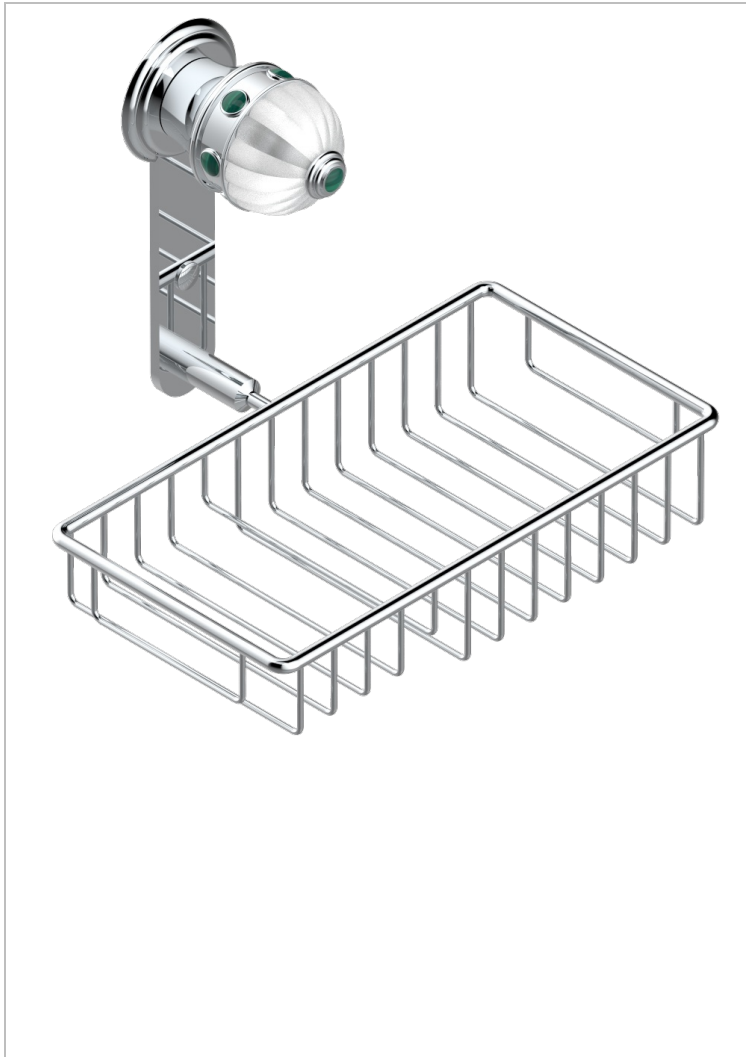

# CHEVERNY MALACHITE

A1S-2620

Combined soap and sponge holder with flange, 240 x 130 mm

## CHARACTERISTIC

- Cheverny Malachite
- Combined soap and sponge holder with flange, 240 x 130 mm

## AVAILABLE FINITIONS

Antique nickel - H28  
Black ceram - D30  
Blush PVD - H62  
Brass color PVD - H49  
Brown bronze color PVD - F33  
Gold color PVD - H52

Graphite PVD - H64  
Matt Umber PVD - H67  
Matt blush PVD - H60  
Matt brass color PVD - H50  
Matt brown bronze color PVD - F34  
Matt chrome - C02