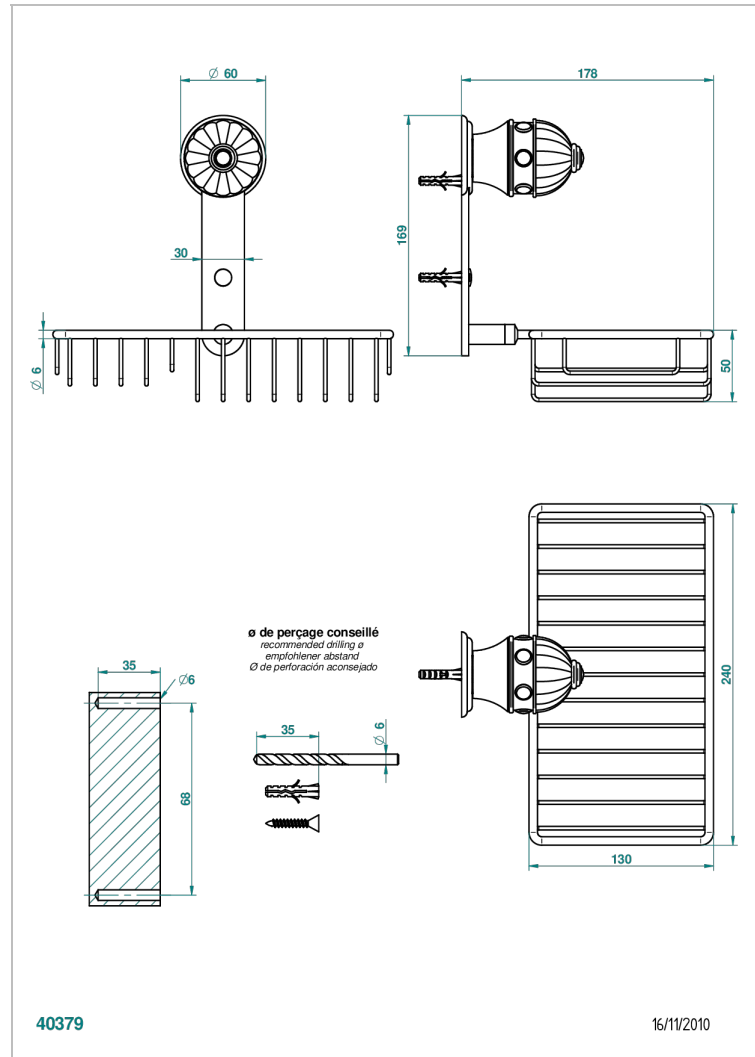

# CHEVERNY MALACHITE

A1S-2620

Combined soap and sponge holder with flange, 240 x 130 mm

## CHARACTERISTIC

- Cheverny Malachite
- Combined soap and sponge holder with flange, 240 x 130 mm