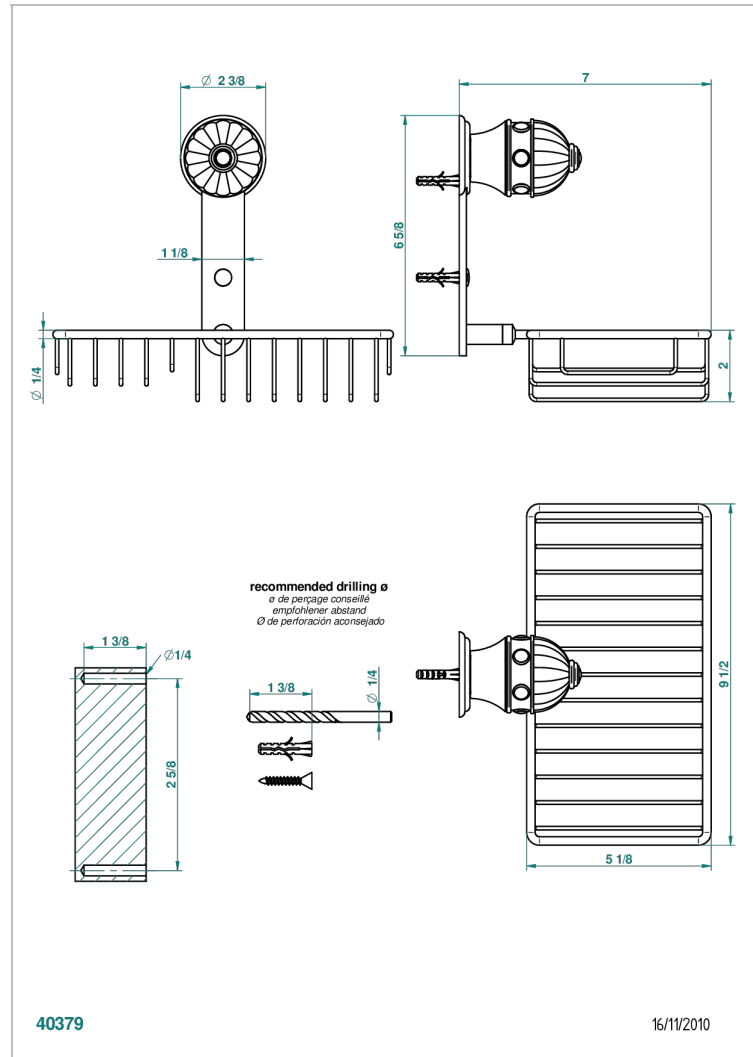

# CHEVERNY MALACHITE

A1S-2620

Combined soap and sponge holder with flange, 240 x 130 mm

## CHARACTERISTIC

- Cheverny Malachite
- Combined soap and sponge holder with flange, 240 x 130 mm