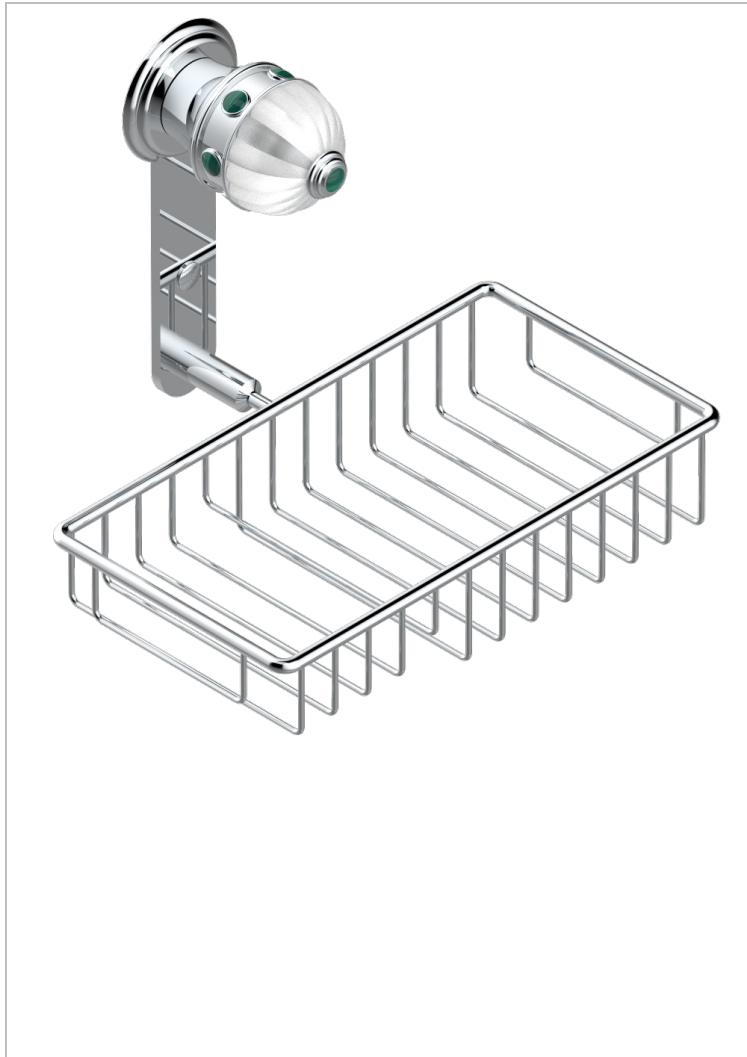

# CHEVERNY MALACHITE

A1S-2620

Combined soap and sponge holder with flange, 240 x 130 mm

## CHARACTERISTIC

- Cheverny Malachite
- Combined soap and sponge holder with flange, 240 x 130 mm

## AVAILABLE FINITIONS

Antique nickel - H28  
Black ceram - D30  
Blush PVD - H62  
Brass color PVD - H49  
Brown bronze color PVD - F33  
Gold color PVD - H52

Graphite PVD - H64  
Matt Umber PVD - H67  
Matt blush PVD - H60  
Matt brass color PVD - H50  
Matt brown bronze color PVD - F34  
Matt chrome - C02