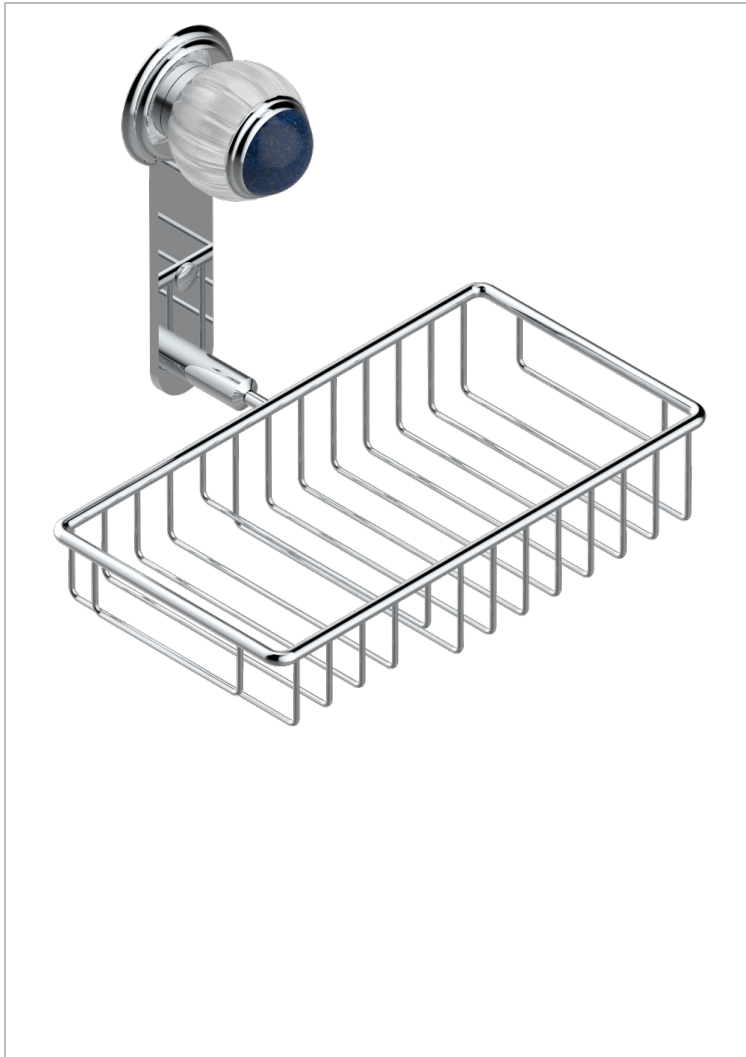

# VOGUE LAPIS LAZULI

A8S-2620

Soap and sponge holder, wall mounted

## CHARACTERISTIC

- Vogue Lapis Lazuli
- Soap and sponge holder, wall mounted