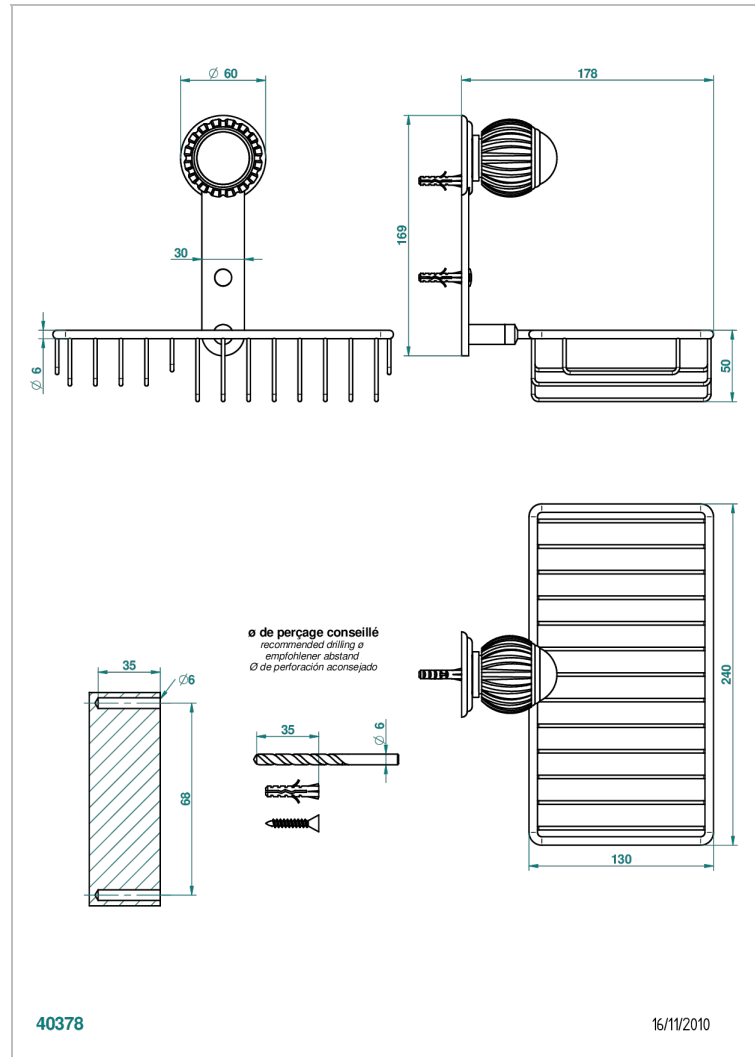

# VOGUE LAPIS LAZULI

A8S-2620

Soap and sponge holder, wall mounted

## CHARACTERISTIC

- Vogue Lapis Lazuli
- Soap and sponge holder, wall mounted