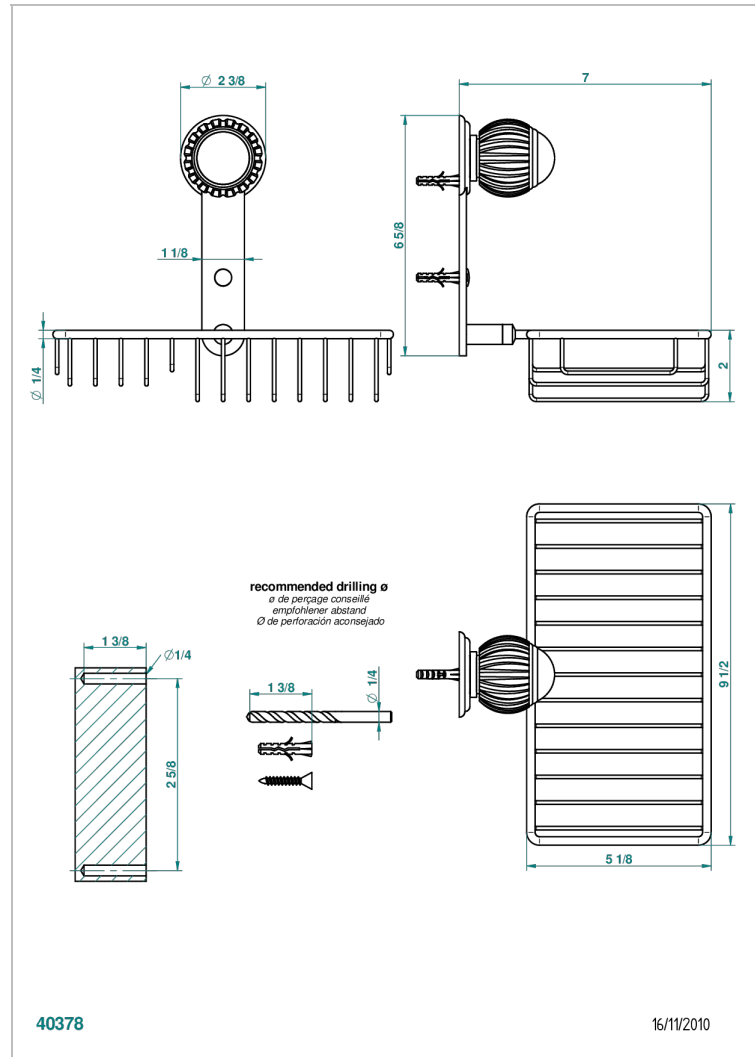

# VOGUE LAPIS LAZULI

A8S-2620

Soap and sponge holder, wall mounted

THG<sup>®</sup>  
PARIS

## CHARACTERISTIC

- Vogue Lapis Lazuli
- Soap and sponge holder, wall mounted