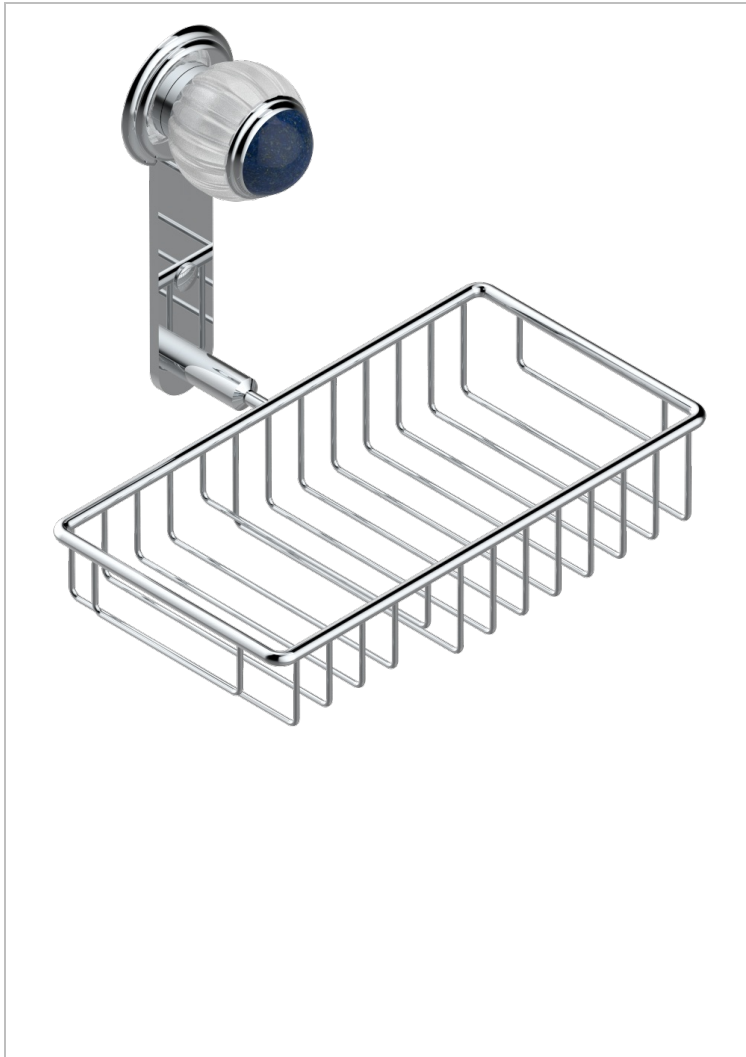

# VOGUE LAPIS LAZULI

A8S-2620

Soap and sponge holder, wall mounted

THG<sup>®</sup>  
PARIS

## CHARACTERISTIC

- Vogue Lapis Lazuli
- Soap and sponge holder, wall mounted