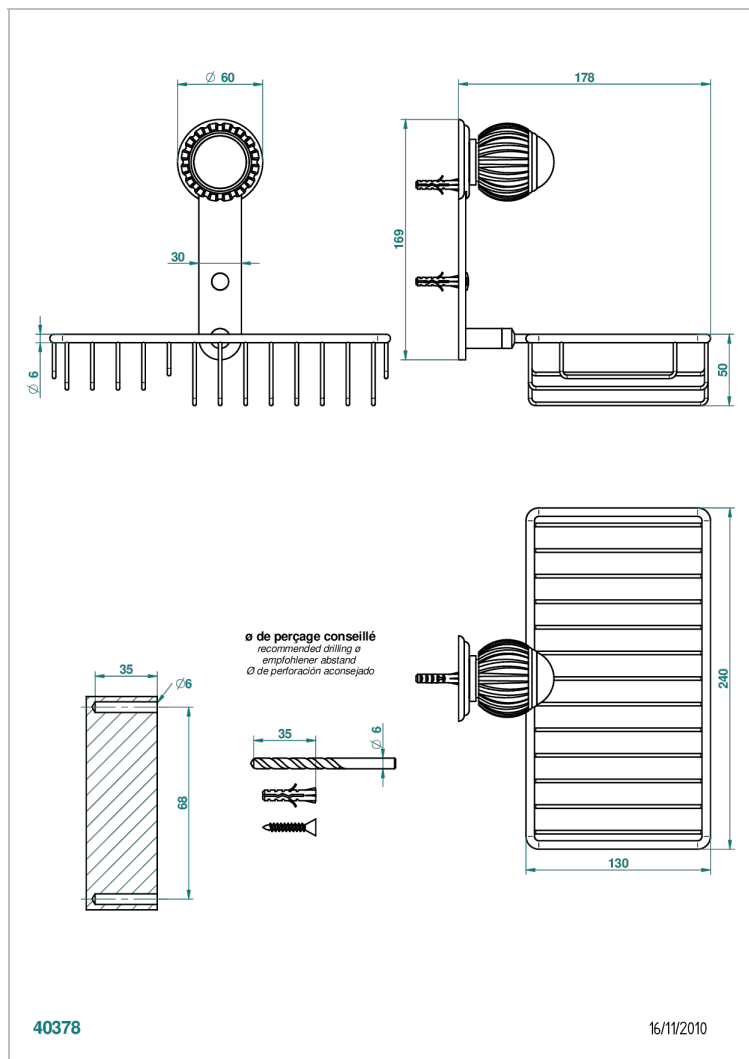

VOGUE LAPIS LAZULI

A8S-2620

Combined soap and sponge holder with flange, 240 x 130 mm

THG[®]
PARIS

CHARACTERISTIC

- Vogue Lapis Lazuli
- Combined soap and sponge holder with flange, 240 x 130 mm

AVAILABLE FINITIONS