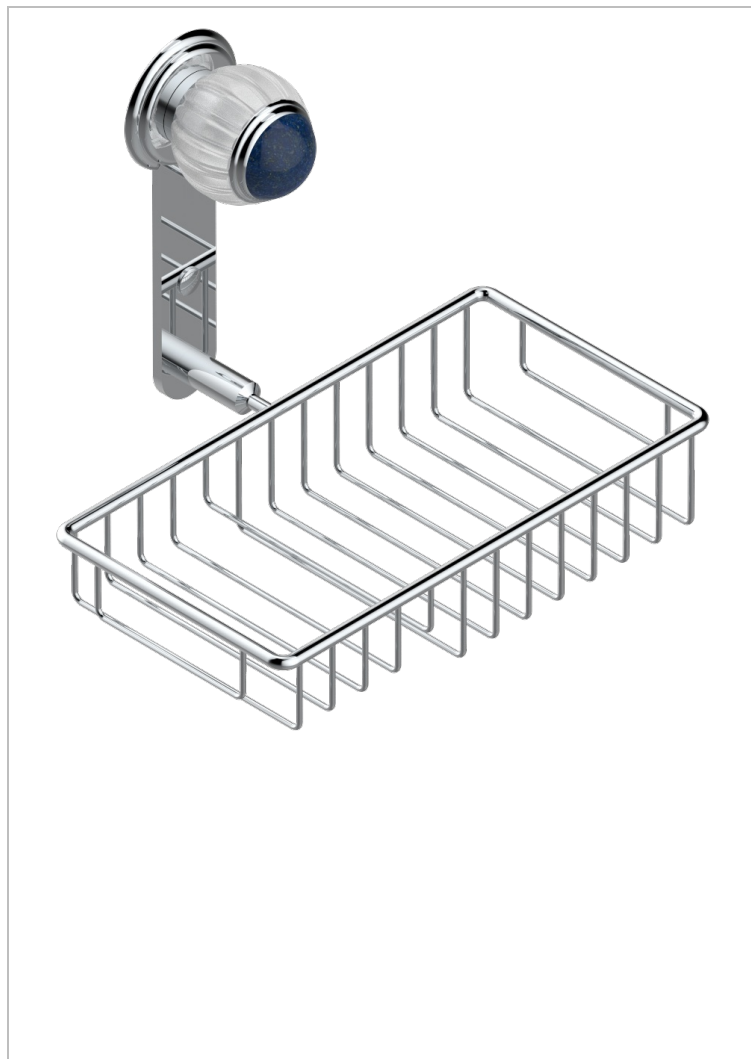

VOGUE LAPIS LAZULI

A8S-2620

Combined soap and sponge holder with flange, 240 x 130 mm

THG[®]
PARIS

CHARACTERISTIC

- Vogue Lapis Lazuli
- Combined soap and sponge holder with flange, 240 x 130 mm

AVAILABLE FINITIONS

Antique nickel - H28
Black ceram - D30
Blush PVD - H62
Brass color PVD - H49
Brown bronze color PVD - F33
Gold color PVD - H52

Graphite PVD - H64
Lacquered light bronze - D01
Matt Umber PVD - H67
Matt blush PVD - H60
Matt brass color PVD - H50
Matt brown bronze color PVD - F34