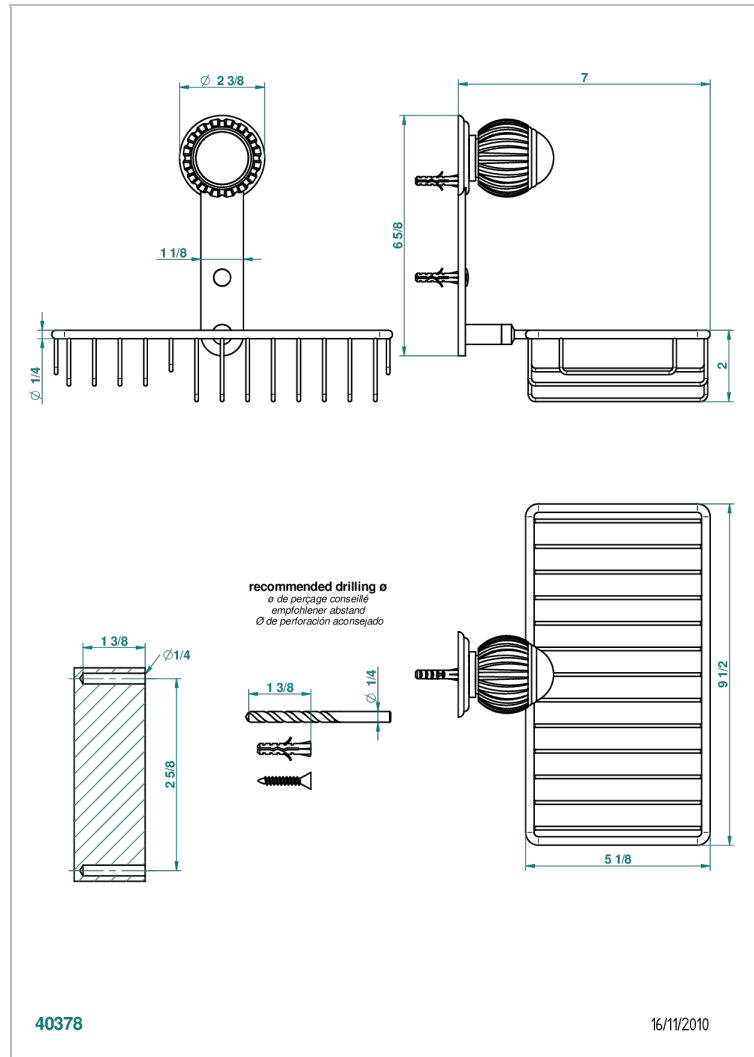

# VOGUE LAPIS LAZULI

A8S-2620

Combined soap and sponge holder with flange, 240 x 130 mm

## CHARACTERISTIC

- Vogue Lapis Lazuli
- Combined soap and sponge holder with flange, 240 x 130 mm