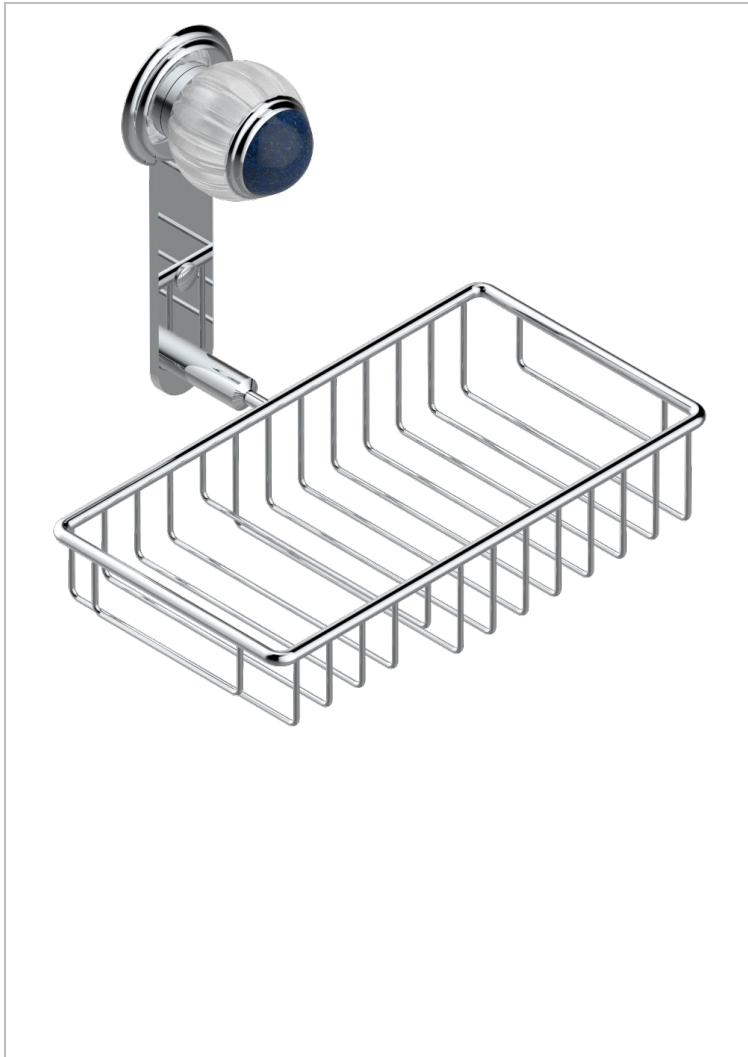

# VOGUE LAPIS LAZULI

A8S-2620

Combined soap and sponge holder with flange, 240 x 130 mm

## CHARACTERISTIC

- Vogue Lapis Lazuli
- Combined soap and sponge holder with flange, 240 x 130 mm

## AVAILABLE FINITIONS

Antique nickel - H28  
Black ceram - D30  
Blush PVD - H62  
Brass color PVD - H49  
Brown bronze color PVD - F33  
Gold color PVD - H52

Graphite PVD - H64  
Lacquered light bronze - D01  
Matt Umber PVD - H67  
Matt blush PVD - H60  
Matt brass color PVD - H50  
Matt brown bronze color PVD - F34