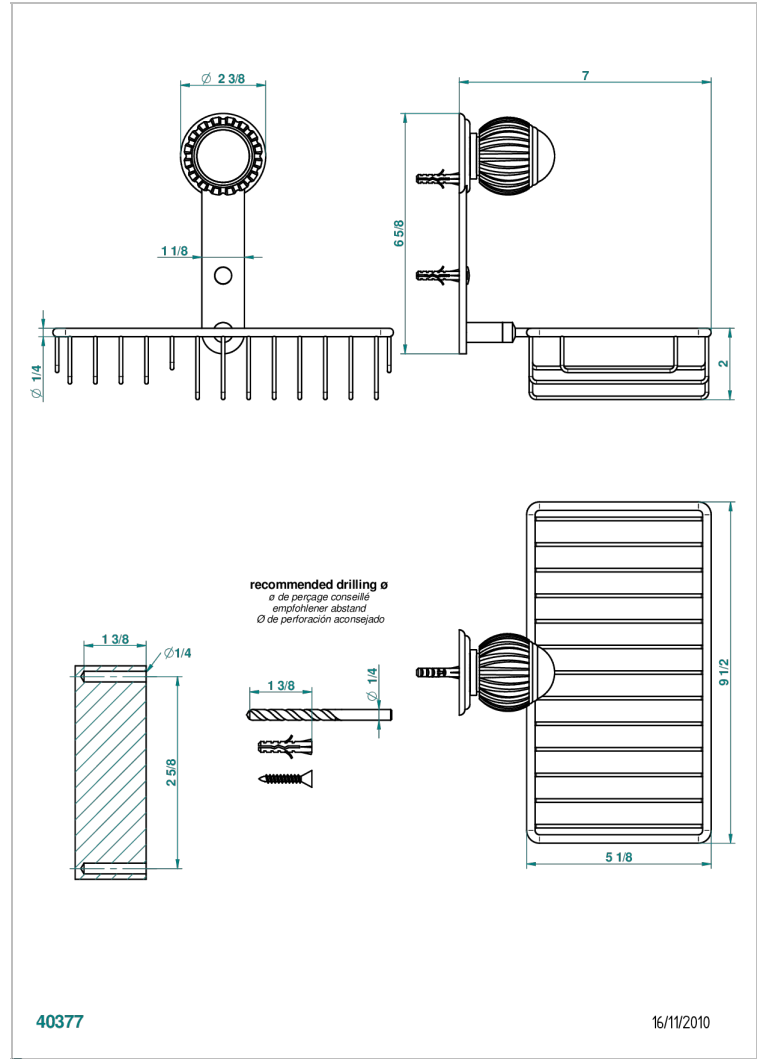

VOGUE TIGER EYE

A8R-2620

Combined soap and sponge holder with flange, 240 x 130 mm

CHARACTERISTIC

- Vogue Tiger Eye
- Combined soap and sponge holder with flange, 240 x 130 mm

AVAILABLE FINITIONS

Antique nickel - H28
 Black ceram - D30
 Blush PVD - H62
 Brass color PVD - H49
 Brown bronze color PVD - F33
 Gold color PVD - H52

Nickel color PVD - H55
 Polished chrome (color finish) - A02
 Polished chrome / Polished gold (color finish) - G02
 Polished gold (color finish) - F01
 Polished nickel - B01
 Soft gold - F30

Soft matt gold - F31
 Umber PVD - H66
 Varnished matt antique red copper (color finish) - H07