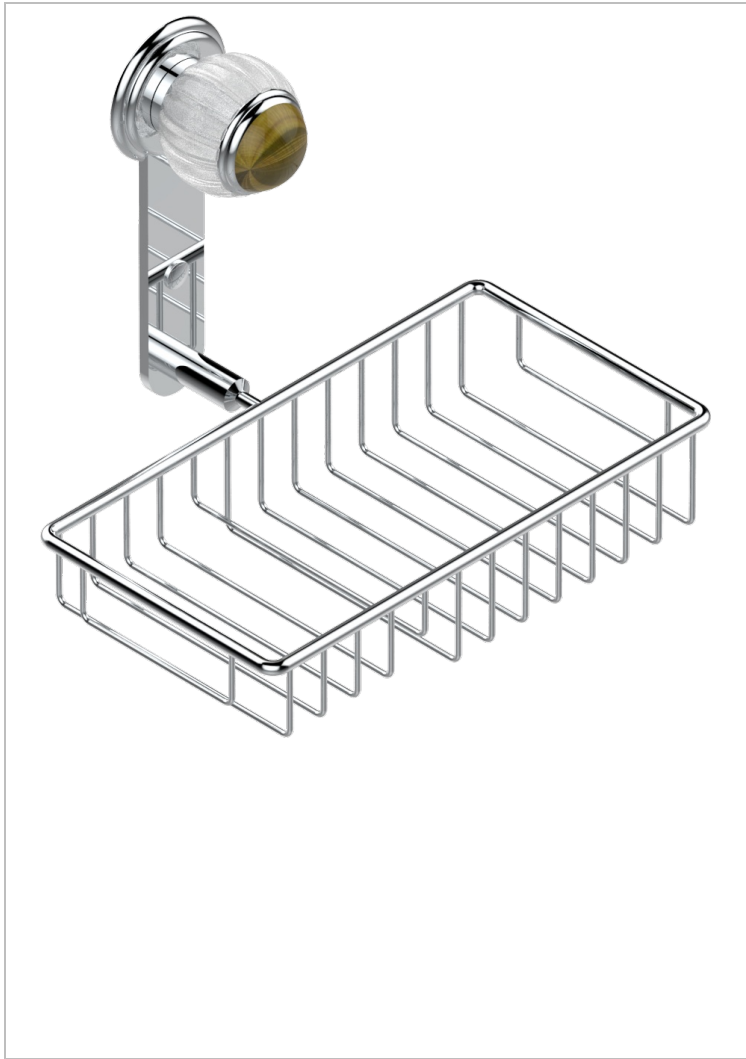

VOGUE TIGER EYE

A8R-2620

Combined soap and sponge holder with flange, 240 x 130 mm

CHARACTERISTIC

- Vogue Tiger Eye
- Combined soap and sponge holder with flange, 240 x 130 mm

AVAILABLE FINITIONS

Antique nickel - H28
 Black ceram - D30
 Blush PVD - H62
 Brass color PVD - H49
 Brown bronze color PVD - F33
 Gold color PVD - H52

Graphite PVD - H64
 Lacquered light bronze - D01
 Matt Umber PVD - H67
 Matt blush PVD - H60
 Matt brass color PVD - H50
 Matt brown bronze color PVD - F34

Matt chrome - C02
 Matt gold - F07
 Matt gold color PVD - H53
 Matt graphite PVD - H65
 Matt nickel (color finish) - C01
 Matt nickel color PVD - H56

Nickel color PVD - H55
 Polished chrome (color finish) - A02
 Polished chrome / Polished gold (color finish) - G02
 Polished gold (color finish) - F01
 Polished nickel - B01
 Soft gold - F30

Soft matt gold - F31
 Umber PVD - H66
 Varnished matt antique red copper (color finish) - H07