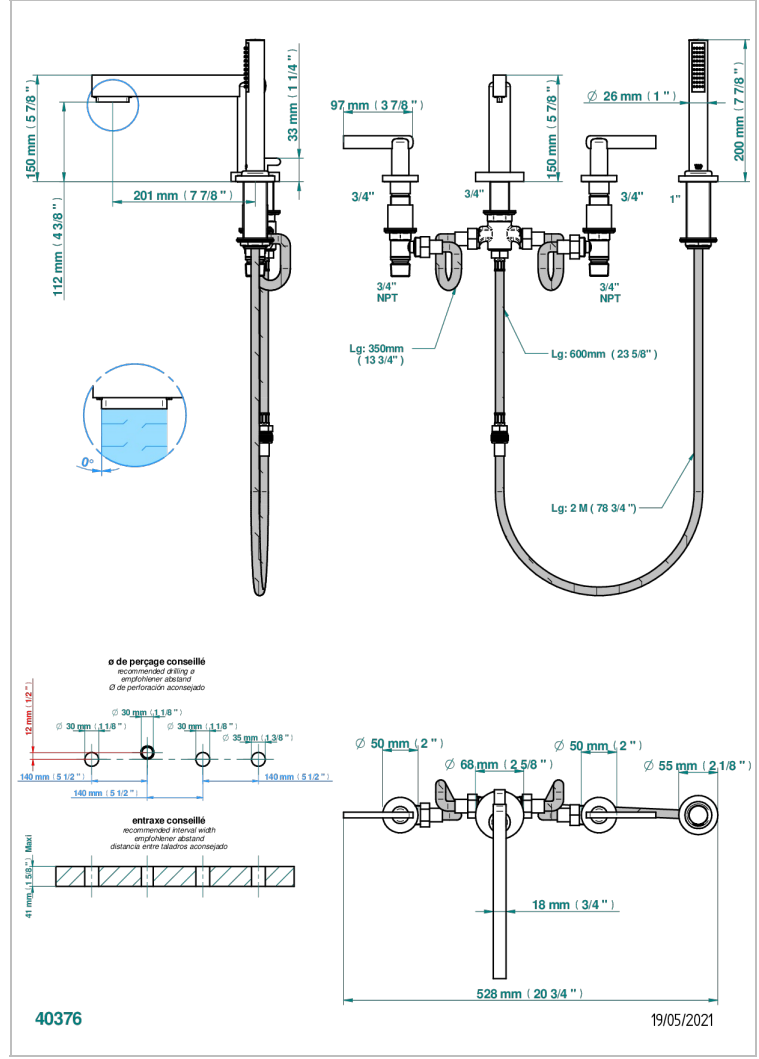

LE 11 WITH LEVER HANDLES

U2B-112BSGUS

Roman tub set with diverter spout and handshower, 3/4" valves

CHARACTERISTIC

- ASME : ASME A112.18.1-2011/CSA B125.1-11

STANDARDS

AVAILABLE FINITIONS

Black ceram - D30
Blush PVD - H62
Brass color PVD - H49
Brown bronze color PVD - F33
Chrome polished - A02
Chrome polished / gold polished - G02

Copper antique matt, coated - H07
Gold color PVD - H52
Gold mat - F07
Gold polished - F01
Graphite PVD - H64
Light coated bronze - D01

Matt Umber PVD - H67
Matt blush PVD - H60
Matt brass color PVD - H50
Matt brown bronze color PVD - F34
Matt chrome (American satin) - C02
Matt gold color PVD - H53

Matt graphite PVD - H65
Matt nickel (American satin) - C01
Matt nickel color PVD - H56
Nickel antique / Sovereign - H28
Nickel color PVD - H55
Nickel polished - B01

Soft gold - F30
Soft matt gold - F31
Umber PVD - H66