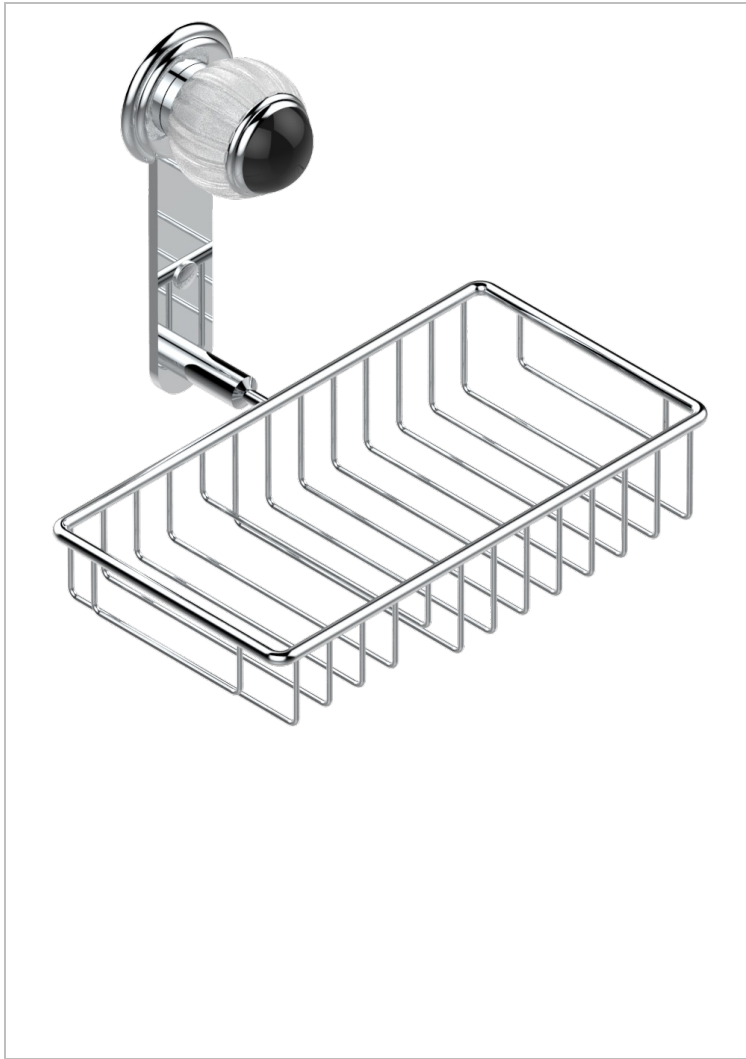

VOGUE BLACK ONYX

A8P-2620

Combined soap and sponge holder with flange, 240 x 130 mm

CHARACTERISTIC

- Vogue black onyx
- Combined soap and sponge holder with flange, 240 x 130 mm

AVAILABLE FINITIONS

Antique nickel - H28
 Black ceram - D30
 Blush PVD - H62
 Brass color PVD - H49
 Brown bronze color PVD - F33
 Gold color PVD - H52

Graphite PVD - H64
 Lacquered light bronze - D01
 Matt Umber PVD - H67
 Matt blush PVD - H60
 Matt brass color PVD - H50
 Matt brown bronze color PVD - F34

Matt chrome - C02
 Matt gold - F07
 Matt gold color PVD - H53
 Matt graphite PVD - H65
 Matt nickel (color finish) - C01
 Matt nickel color PVD - H56

Nickel color PVD - H55
 Polished chrome (color finish) - A02
 Polished chrome / Polished gold (color finish) - G02
 Polished gold (color finish) - F01
 Polished nickel - B01
 Soft gold - F30

Soft matt gold - F31
 Umber PVD - H66
 Varnished matt antique red copper (color finish) - H07