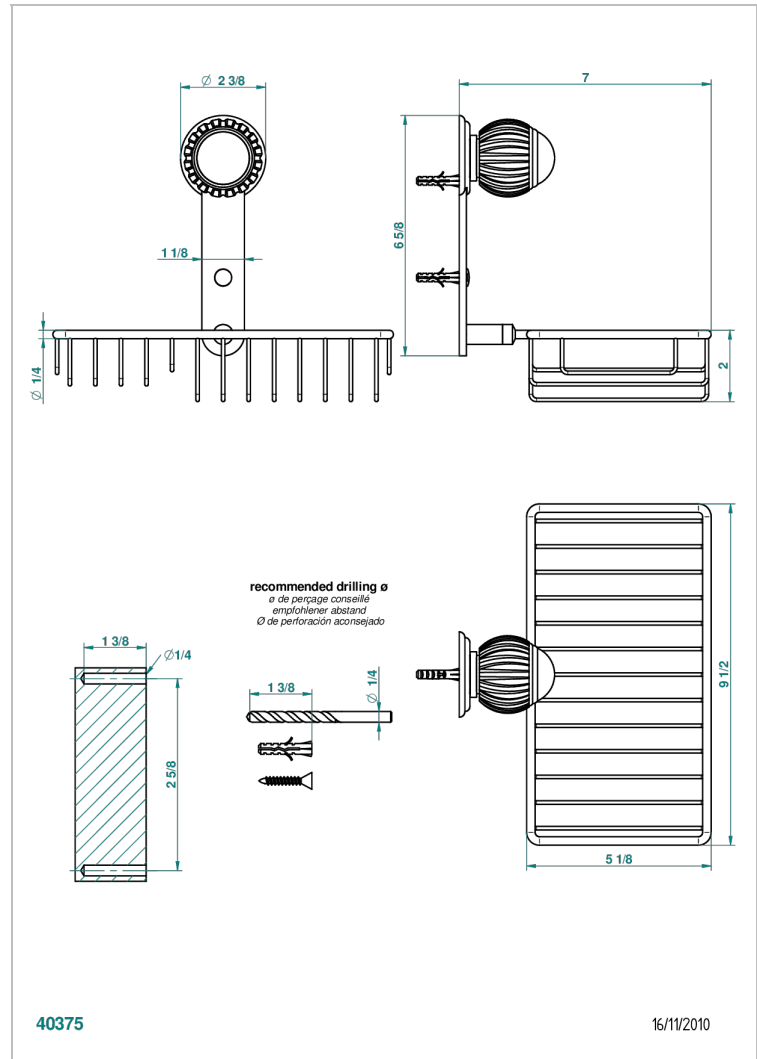

VOGUE BLACK ONYX

A8P-2620

Combined soap and sponge holder with flange, 240 x 130 mm

CHARACTERISTIC

- Vogue black onyx
- Combined soap and sponge holder with flange, 240 x 130 mm

AVAILABLE FINITIONS

Antique nickel - H28
 Black ceram - D30
 Blush PVD - H62
 Brass color PVD - H49
 Brown bronze color PVD - F33
 Gold color PVD - H52

Nickel color PVD - H55
 Polished chrome (color finish) - A02
 Polished chrome / Polished gold (color finish) - G02
 Polished gold (color finish) - F01
 Polished nickel - B01
 Soft gold - F30

Soft matt gold - F31
 Umber PVD - H66
 Varnished matt antique red copper (color finish) - H07