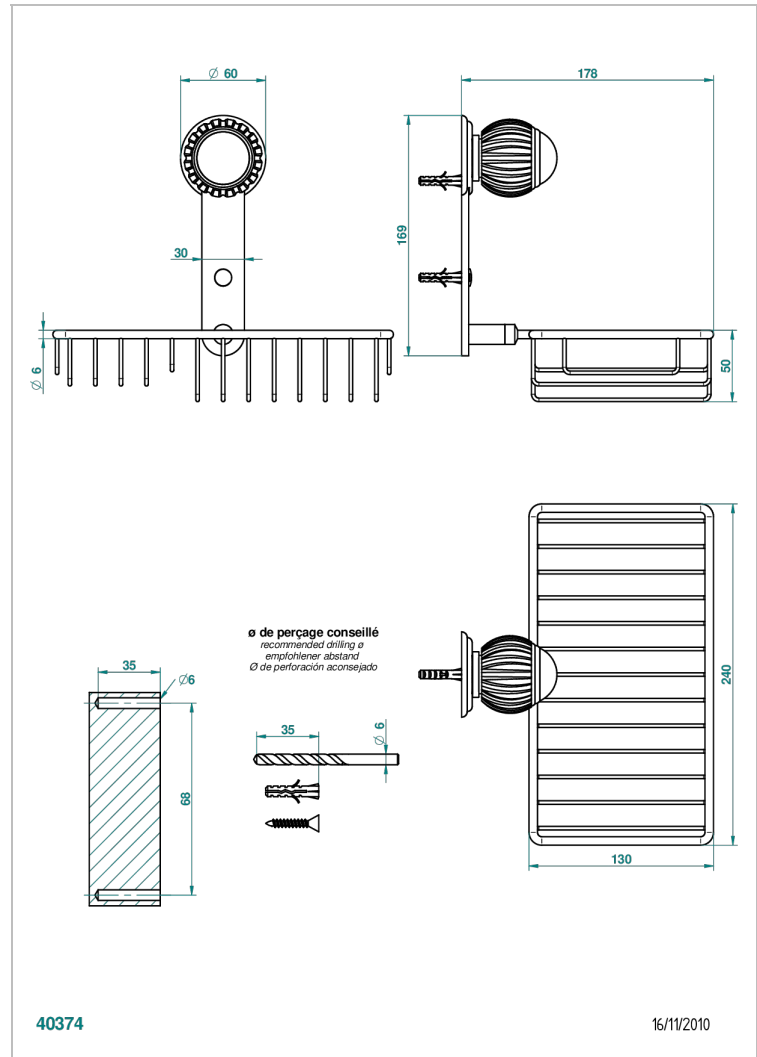

VOGUE MALACHITE

A8M-2620

Soap and sponge holder, wall mounted

THG[®]
PARIS

CHARACTERISTIC

- Vogue Malachite
- Soap and sponge holder, wall mounted

AVAILABLE FINITIONS

Black ceram - D30
Blush PVD - H62
Brass color PVD - H49
Brown bronze color PVD - F33
Chrome polished - A02
Chrome polished / gold polished - G02

Copper antique matt, coated - H07
Gold color PVD - H52
Gold mat - F07
Gold polished - F01
Graphite PVD - H64
Light coated bronze - D01

Matt Umber PVD - H67
Matt blush PVD - H60
Matt brass color PVD - H50
Matt brown bronze color PVD - F34
Matt chrome (American satin) - C02
Matt gold color PVD - H53