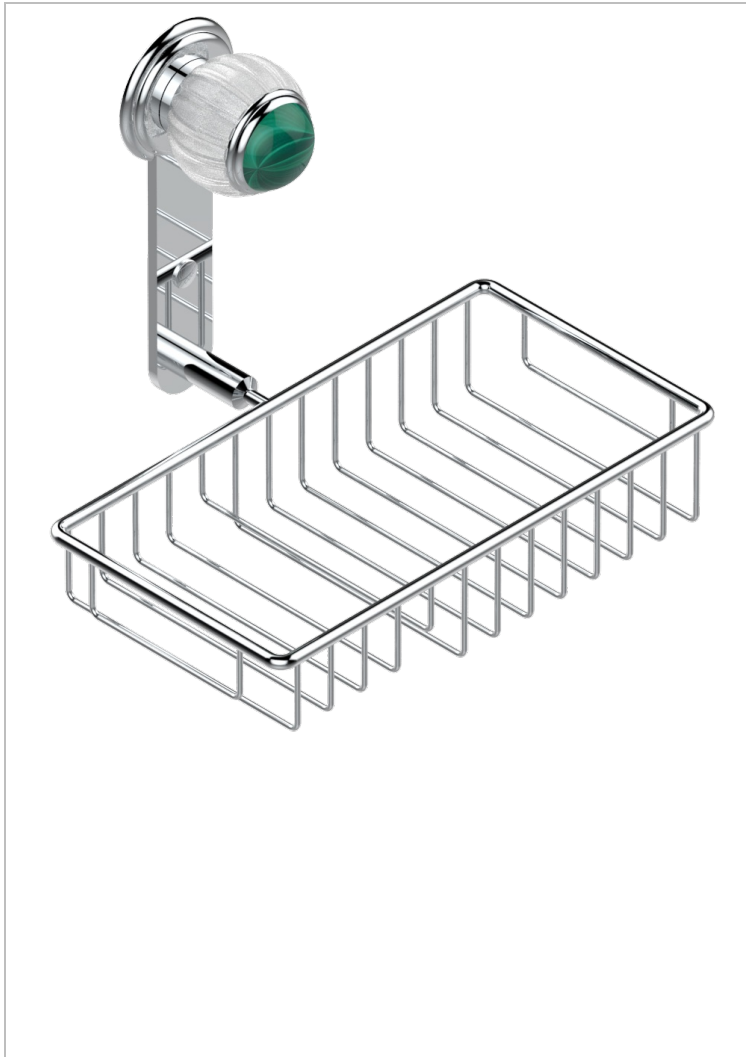

VOGUE MALACHITE

A8M-2620

Soap and sponge holder, wall mounted

THG[®]
PARIS

CHARACTERISTIC

- Vogue Malachite
- Soap and sponge holder, wall mounted

AVAILABLE FINITIONS

Black ceram - D30
Blush PVD - H62
Brass color PVD - H49
Brown bronze color PVD - F33
Chrome polished - A02
Chrome polished / gold polished - G02

Copper antique matt, coated - H07
Gold color PVD - H52
Gold mat - F07
Gold polished - F01
Graphite PVD - H64
Light coated bronze - D01

Matt Umber PVD - H67
Matt blush PVD - H60
Matt brass color PVD - H50
Matt brown bronze color PVD - F34
Matt chrome (American satin) - C02
Matt gold color PVD - H53

Matt graphite PVD - H65
Matt nickel (American satin) - C01
Matt nickel color PVD - H56
Nickel antique / Sovereign - H28
Nickel color PVD - H55
Nickel polished - B01

Soft gold - F30
Soft matt gold - F31
Umber PVD - H66