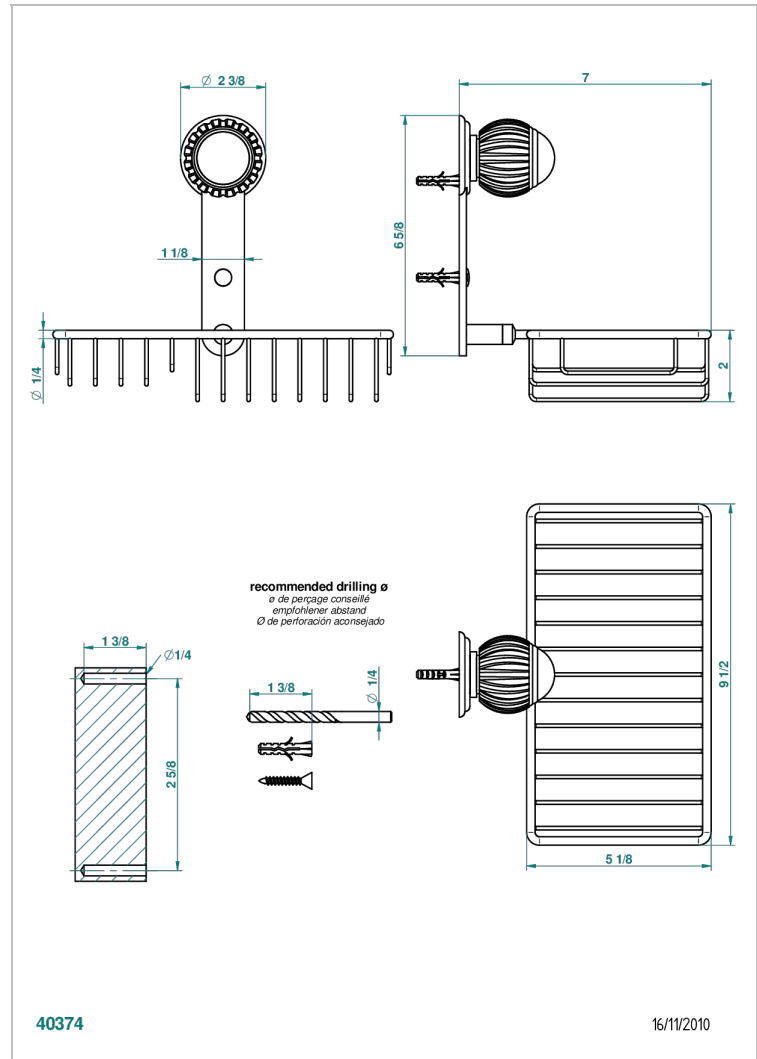

VOGUE MALACHITE

A8M-2620

Soap and sponge holder, wall mounted

CHARACTERISTIC

- Vogue Malachite
- Soap and sponge holder, wall mounted

AVAILABLE FINITIONS

Black ceram - D30
 Blush PVD - H62
 Brass color PVD - H49
 Brown bronze color PVD - F33
 Chrome polished - A02
 Chrome polished / gold polished - G02