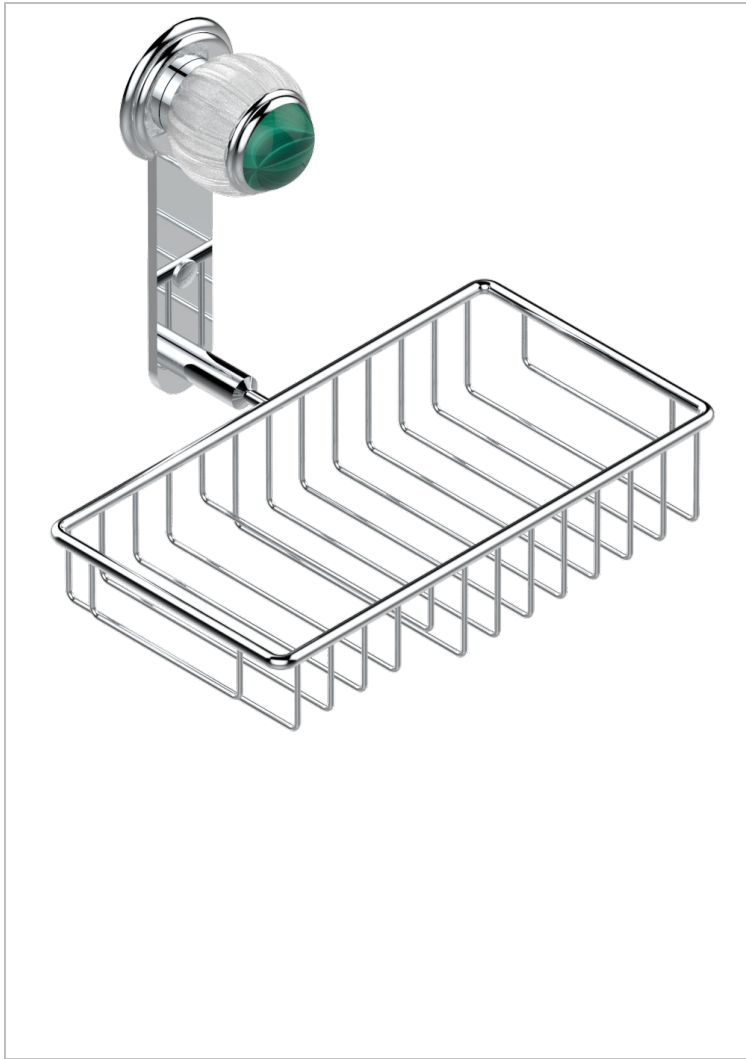

VOGUE MALACHITE

A8M-2620

Soap and sponge holder, wall mounted

CHARACTERISTIC

- Vogue Malachite
- Soap and sponge holder, wall mounted

AVAILABLE FINITIONS

Black ceram - D30
 Blush PVD - H62
 Brass color PVD - H49
 Brown bronze color PVD - F33
 Chrome polished - A02
 Chrome polished / gold polished - G02

Copper antique matt, coated - H07
 Gold color PVD - H52
 Gold mat - F07
 Gold polished - F01
 Graphite PVD - H64
 Light coated bronze - D01

Matt Umber PVD - H67
 Matt blush PVD - H60
 Matt brass color PVD - H50
 Matt brown bronze color PVD - F34
 Matt chrome (American satin) - C02
 Matt gold color PVD - H53

Matt graphite PVD - H65
 Matt nickel (American satin) - C01
 Matt nickel color PVD - H56
 Nickel antique / Sovereign - H28
 Nickel color PVD - H55
 Nickel polished - B01

Soft gold - F30
 Soft matt gold - F31
 Umber PVD - H66