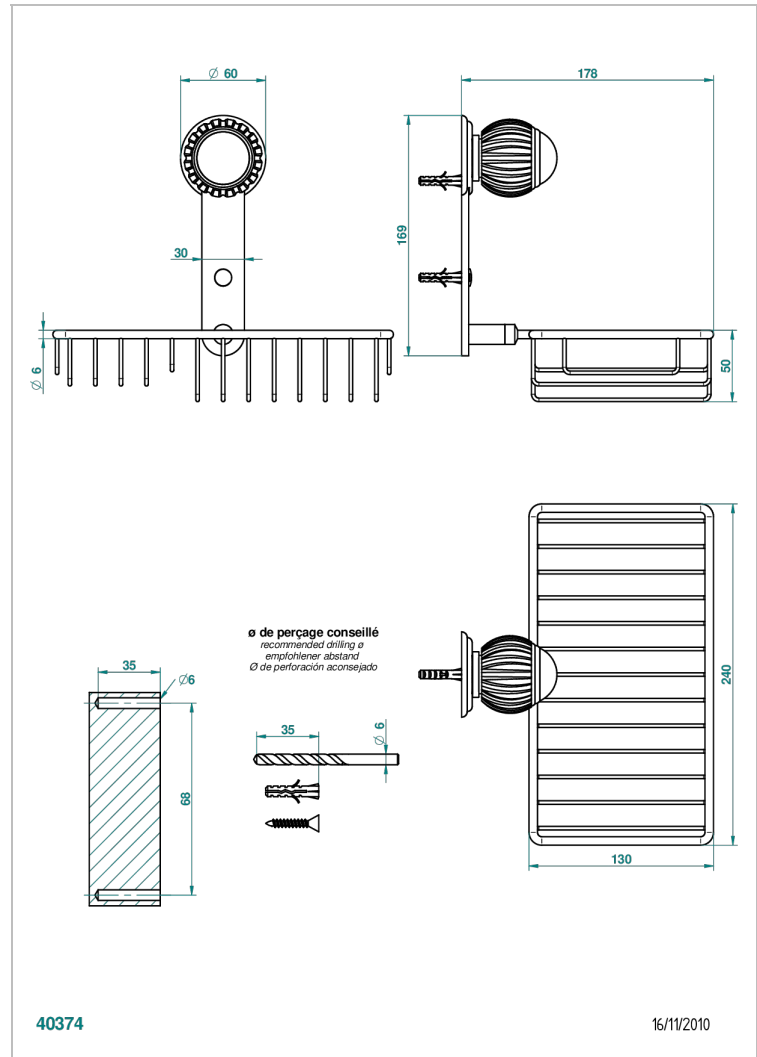

# VOGUE MALACHITE

A8M-2620

Combined soap and sponge holder with flange, 240 x 130 mm

## CHARACTERISTIC

- Vogue Malachite
- Combined soap and sponge holder with flange, 240 x 130 mm