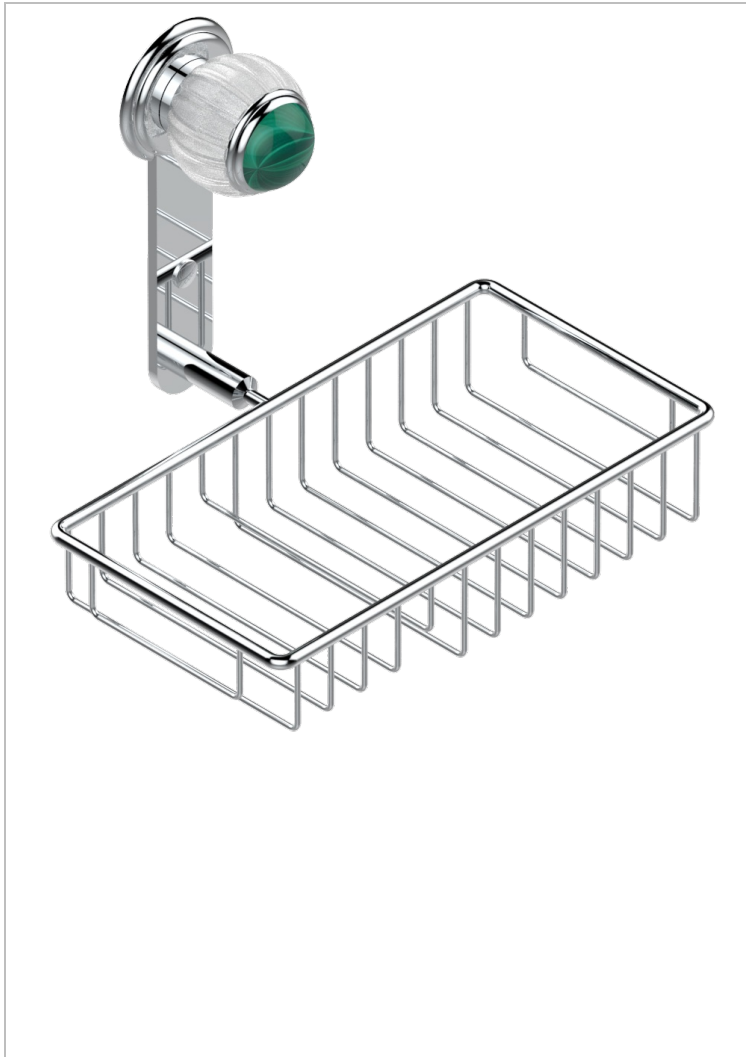

# VOGUE MALACHITE

A8M-2620

Combined soap and sponge holder with flange, 240 x 130 mm

## CHARACTERISTIC

- Vogue Malachite
- Combined soap and sponge holder with flange, 240 x 130 mm

## AVAILABLE FINITIONS

Antique nickel - H28  
Black ceram - D30  
Blush PVD - H62  
Brass color PVD - H49  
Brown bronze color PVD - F33  
Gold color PVD - H52

Graphite PVD - H64  
Lacquered light bronze - D01  
Matt Umber PVD - H67  
Matt blush PVD - H60  
Matt brass color PVD - H50  
Matt brown bronze color PVD - F34